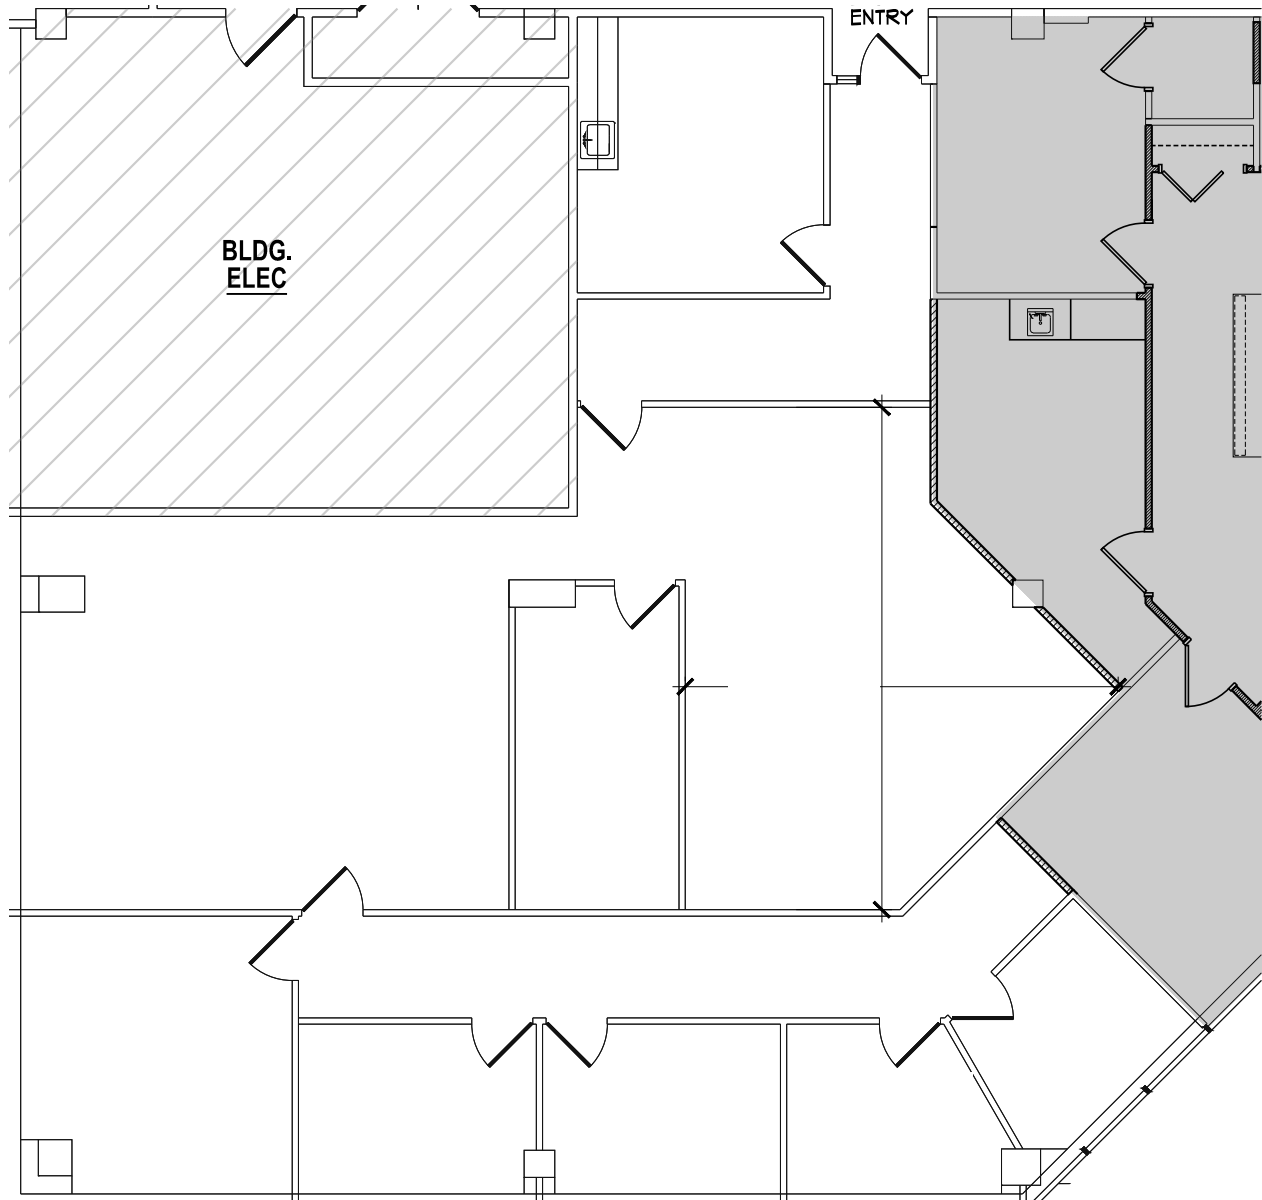

# WOODFIELD FINANCIAL CENTRE I

1375 EAST WOODFIELD ROAD | SCHAUMBURG, ILLINOIS

**SUITE 102 | 2,524 RSF**

**JACK REARDON**

630 693 0647

[jreardon@hiffman.com](mailto:jreardon@hiffman.com)