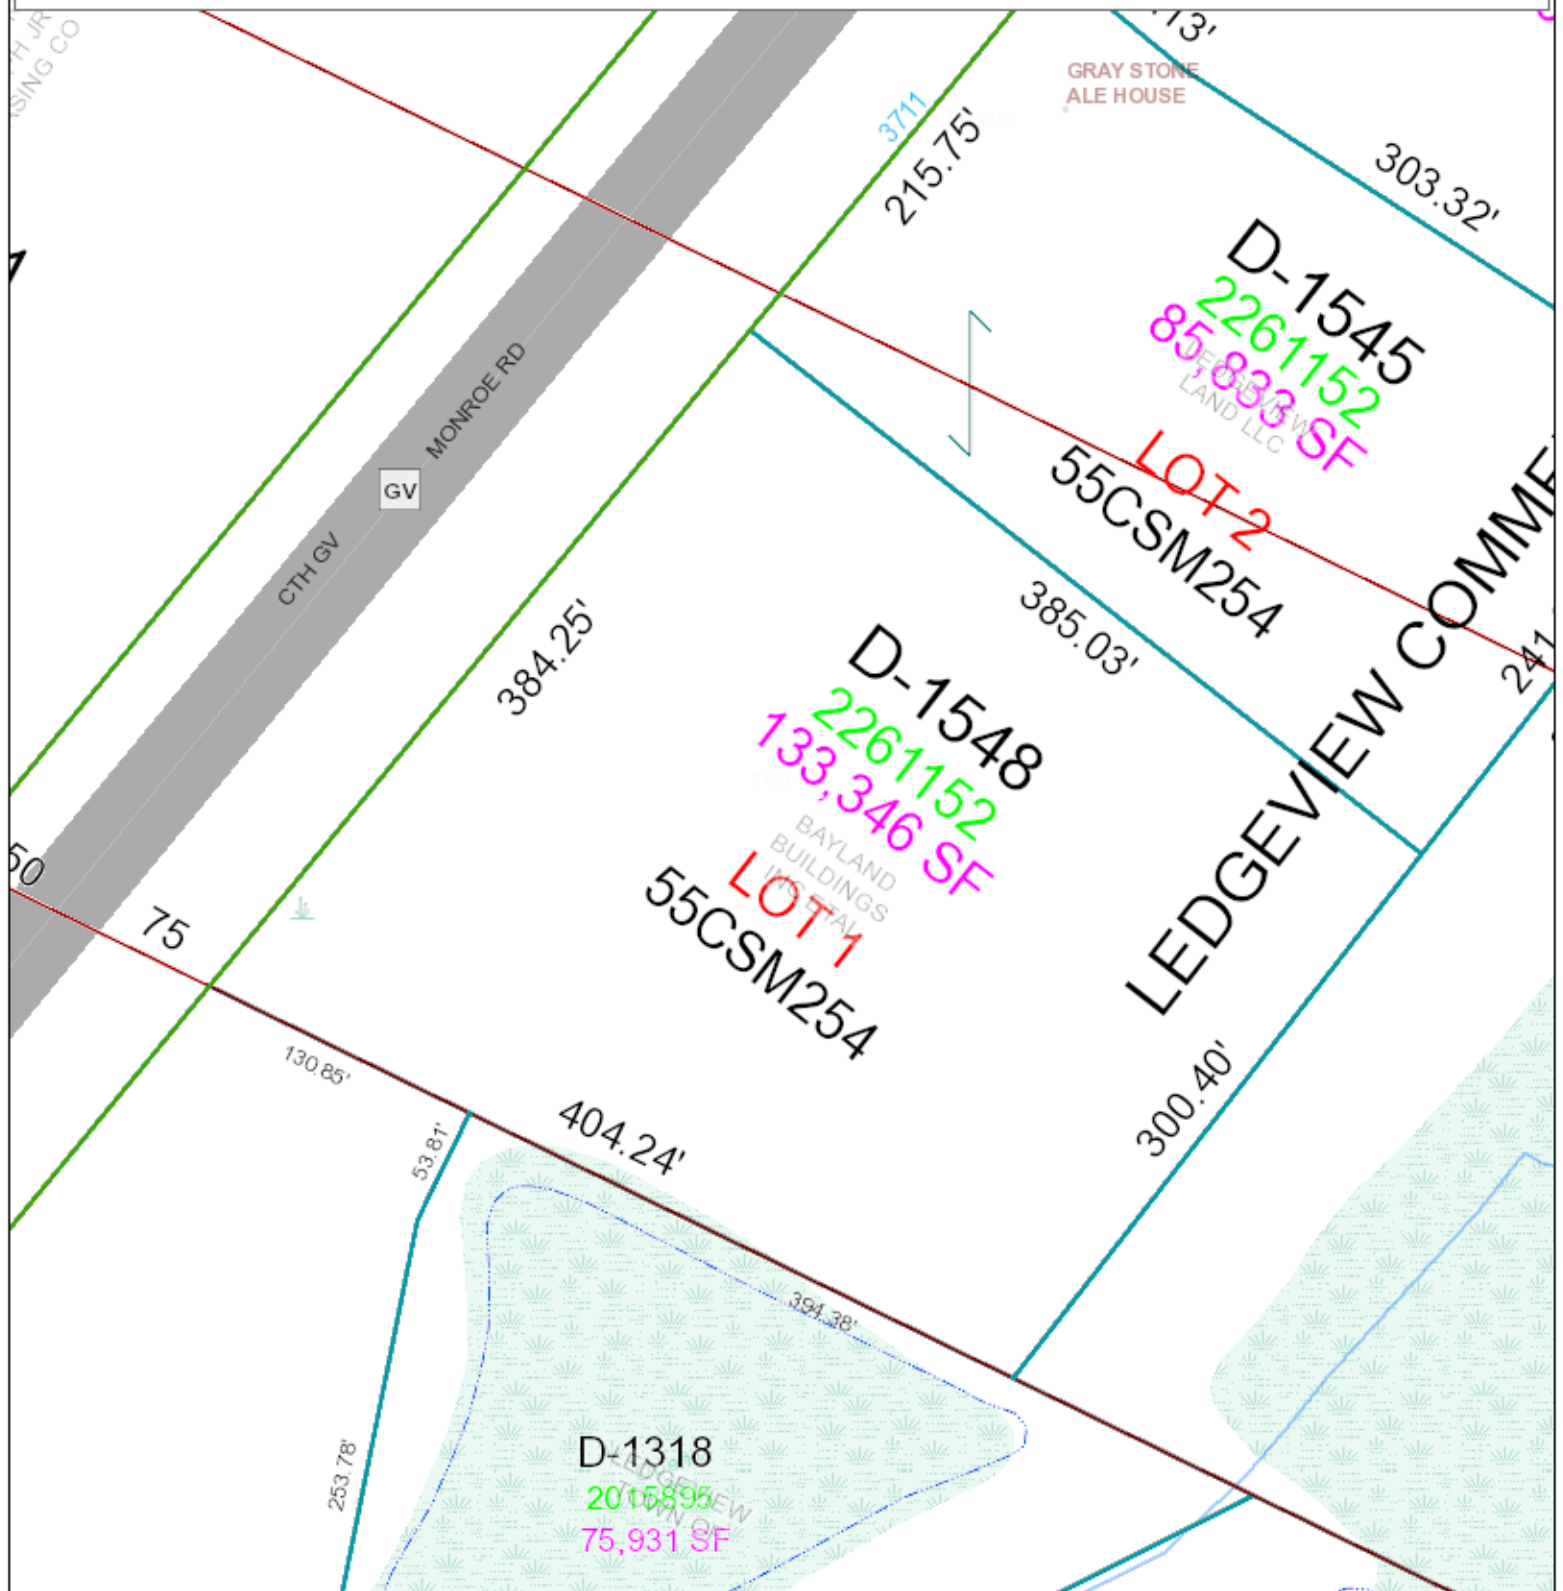

<Title>

Map of Brown County, Wisconsin provided by the Planning & Land Services Department - Land Information Office (LIO)
This map is intended for advisory purposes only. It is based on sources believed to be reliable, but Brown County distributes this information on an "As Is" basis. No warranties are implied.

01/16/2012
Scale 1:1000