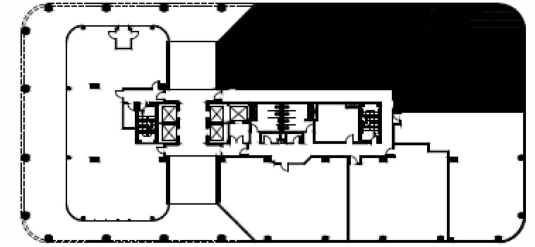

2800 Century Center

2800 Century Parkway | Atlanta

Suite 250 & 225 | 6,292 RSF

Key Plan

Suite 250
3,892 RSF

Suite 225
2,400 RSF