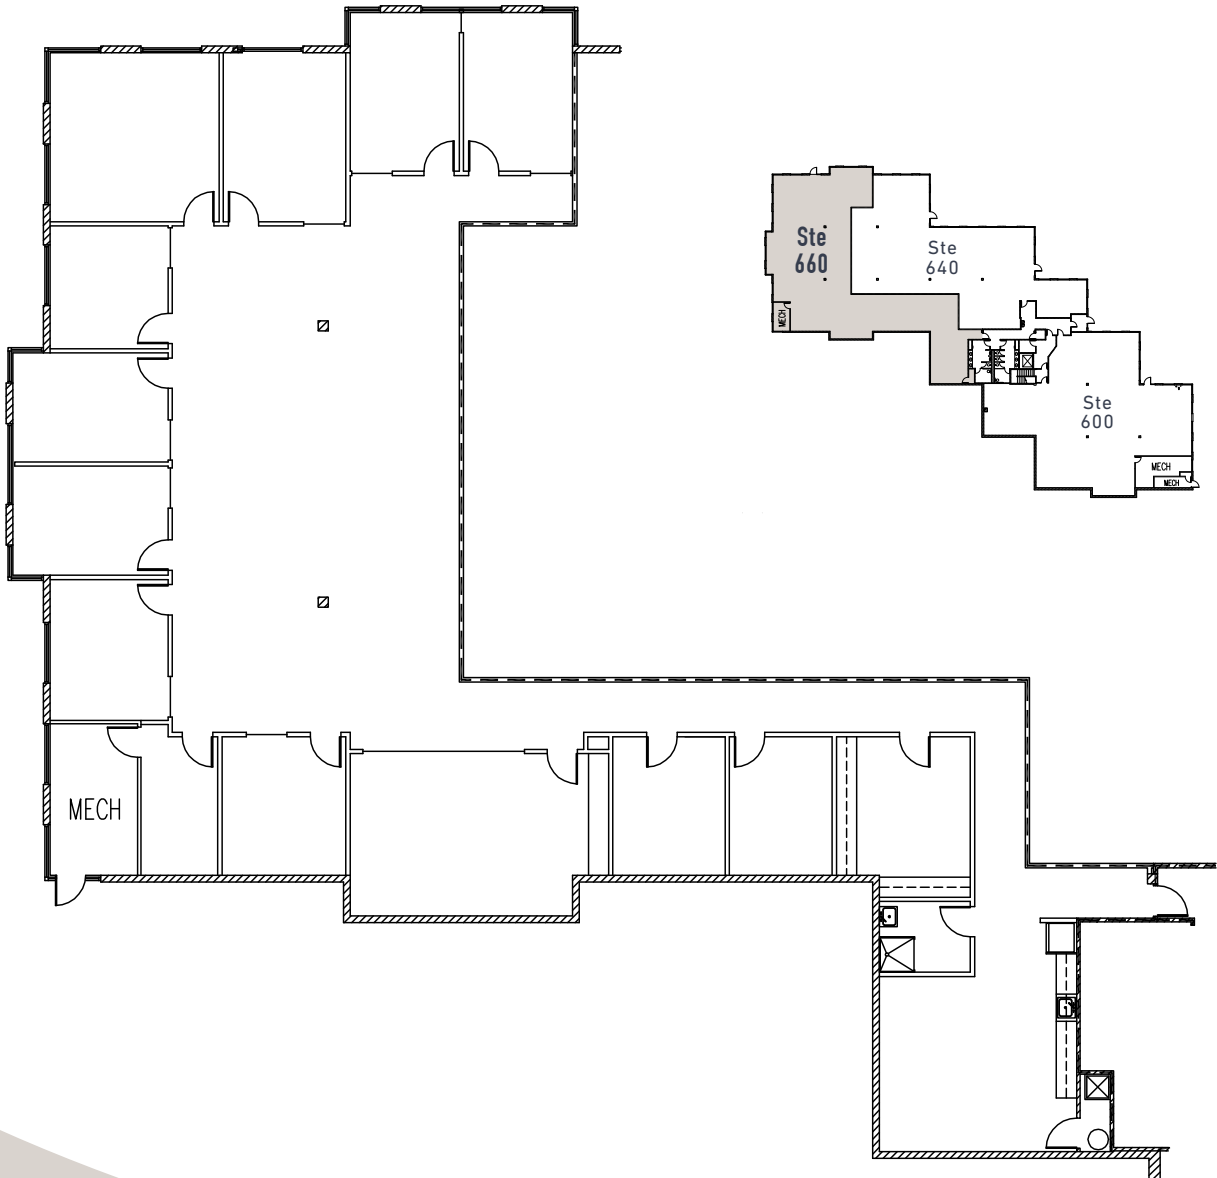

QUAIL RIDGE OFFICE CENTRE

500-640 Quail Ridge Drive
Westmont, IL

Building C - 1st Floor Suite 660 / 6,038 RSF

SUITE PHOTOS

CONTACT

JIM ADLER

630 691 0605

jadler@hiffman.com