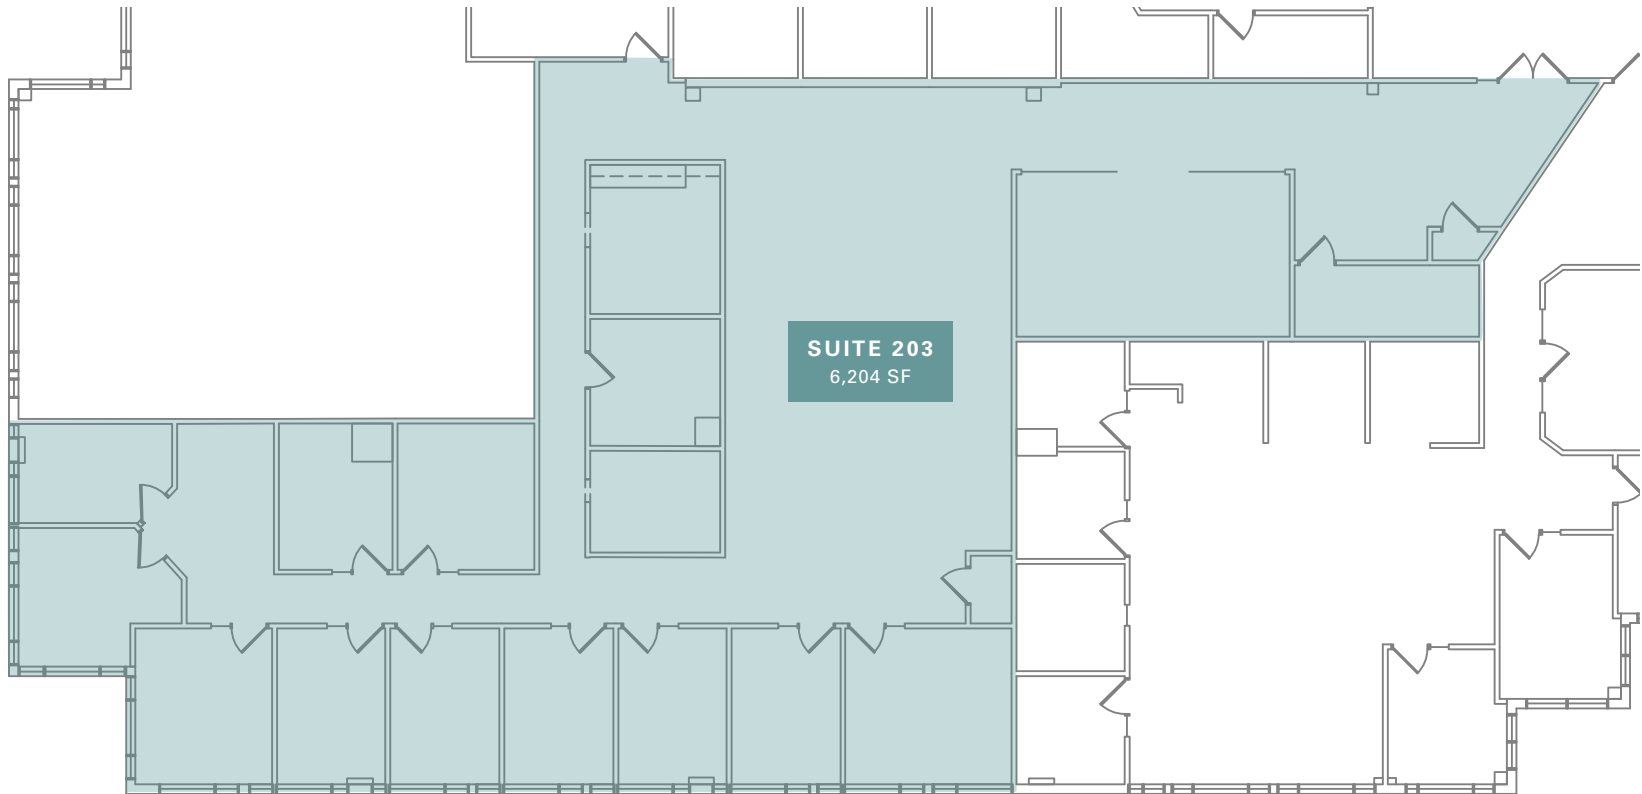

2ND FLOOR / SUITE 203 / 6,204 SF

400 Valley Road, Mt Arlington NJ 07856

Suites 200, 203, and 204 are contiguous and can be combined for a total of 26,743 SF