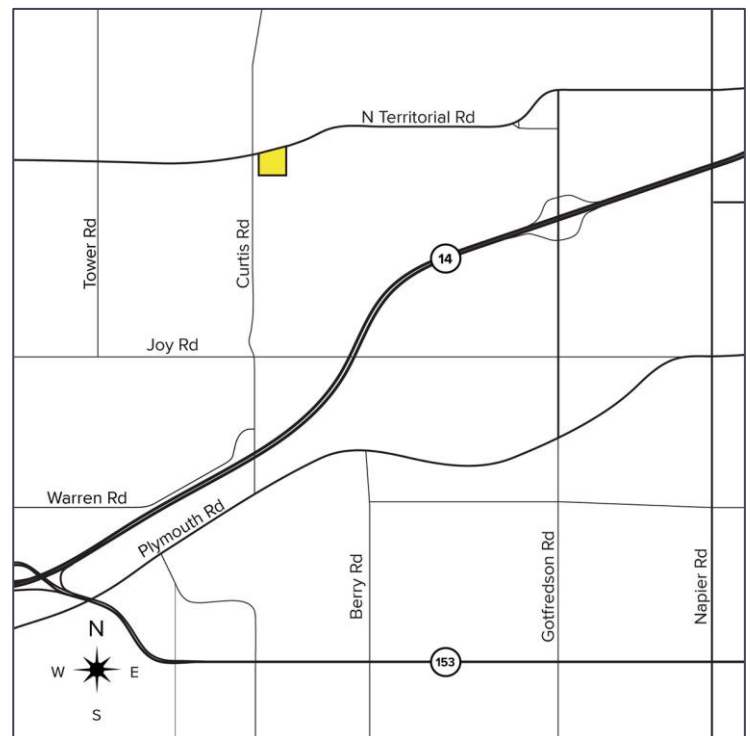

8070 N. TERRITORIAL ROAD
PLYMOUTH, MICHIGAN

INDUSTRIAL FOR SALE OR LEASE
15,276 Square Feet Available

**SIGNATURE
ASSOCIATES**
KNOW SIGNATURE | KNOW RESULTS

100% NEWLY RENOVATED

PROPERTY FEATURES

- 15,276 square feet available
- 2,000 square feet office
- 14' – 16' clear height
- (2) 12' x 12' grade level doors
- Located on 1.150 acres
- Prime location for light industrial, warehouse and distribution use
- Features a brand-new parking lot, updated landscaping, new south-facing windows, and new grade-level doors
- Ideal for storage and contractor operations
- Lease Rate: Contact Broker
- Sale Price: \$1,680,360 (\$110.00/sq. ft.)

8070 N. Territorial Road – Plymouth, Michigan

Industrial For Sale or Lease

15,276
Square Feet
AVAILABLE

Site Plan

For more information, please contact:

DRAKE FILIPPIS

(248) 799 3161

dfilippis@signatureassociates.com