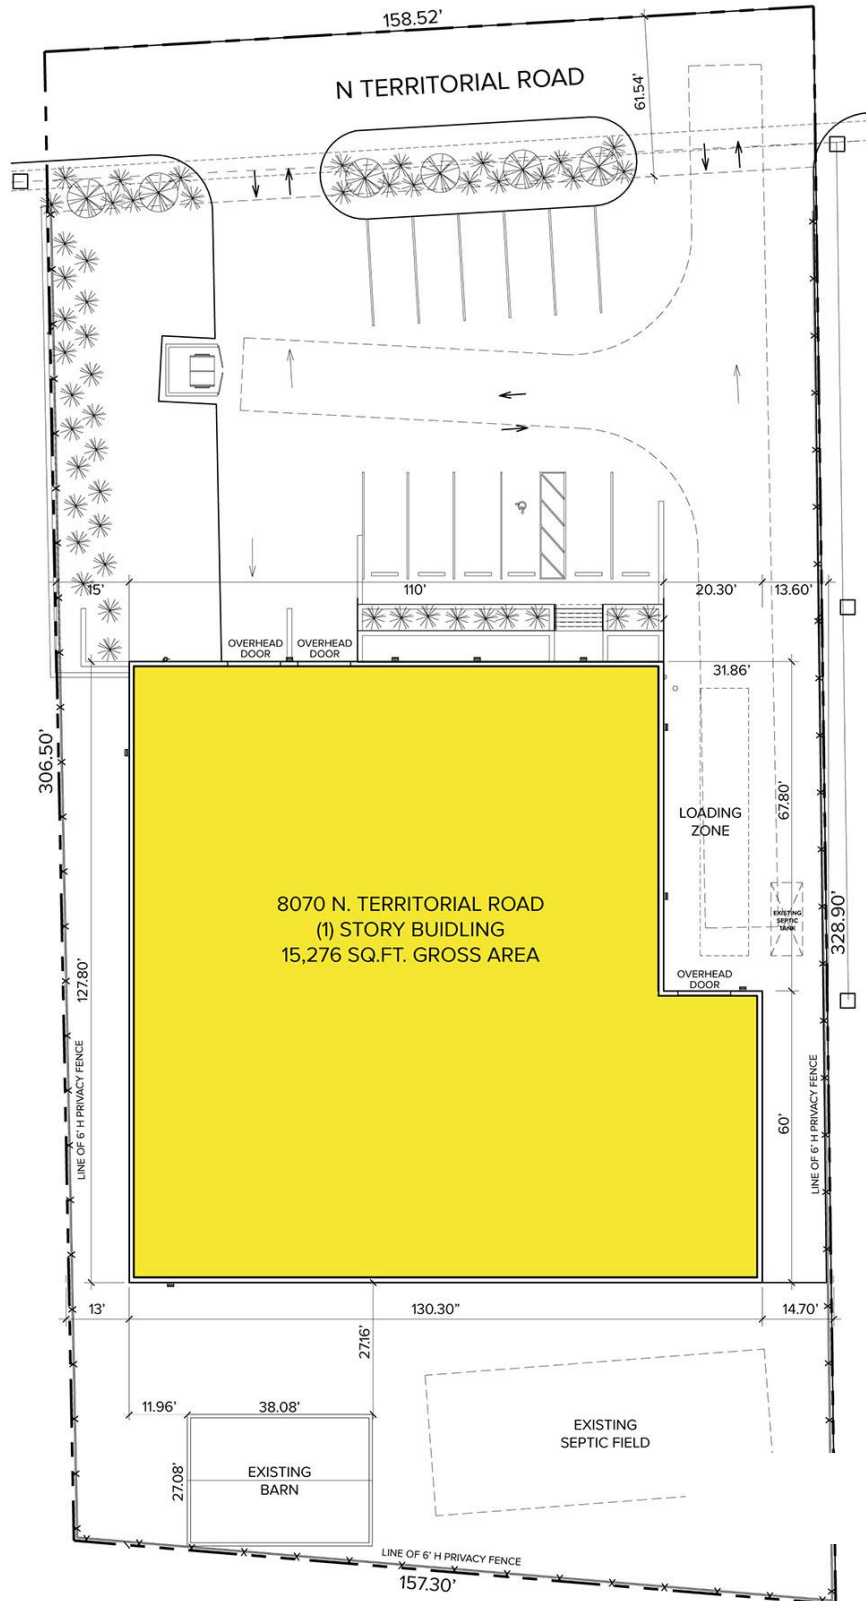

8070 N. TERRITORIAL ROAD
PLYMOUTH, MICHIGAN

INDUSTRIAL FOR SALE OR LEASE
15,276 Square Feet Available

**SIGNATURE
ASSOCIATES**
KNOW SIGNATURE | KNOW RESULTS

100% NEWLY RENOVATED

PROPERTY FEATURES

- 15,276 square feet available
- 2,000 square feet office
- 14' – 16' clear height
- (2) 12' x 12' grade level doors
- Located on 1.150 acres
- Prime location for light industrial, warehouse and distribution use
- Features a brand-new parking lot, updated landscaping, new south-facing windows, and new grade-level doors
- Ideal for storage and contractor operations
- Lease Rate: Contact Broker
- Sale Price: \$1,680,360 (\$110.00/sq. ft.)

8070 N. Territorial Road – Plymouth, Michigan

Industrial For Sale or Lease

15,276
Square Feet
AVAILABLE

Site Plan

For more information, please contact:

DRAKE FILIPPIS

(248) 799 3161

dfilippis@signatureassociates.com

Industrial For Sale or Lease

15,276
Square Feet
AVAILABLE

Floor Plan

For more information, please contact:

DRAKE FILIPPIS

(248) 799 3161

dfilippis@signatureassociates.com

CHRIS D'ANGELO