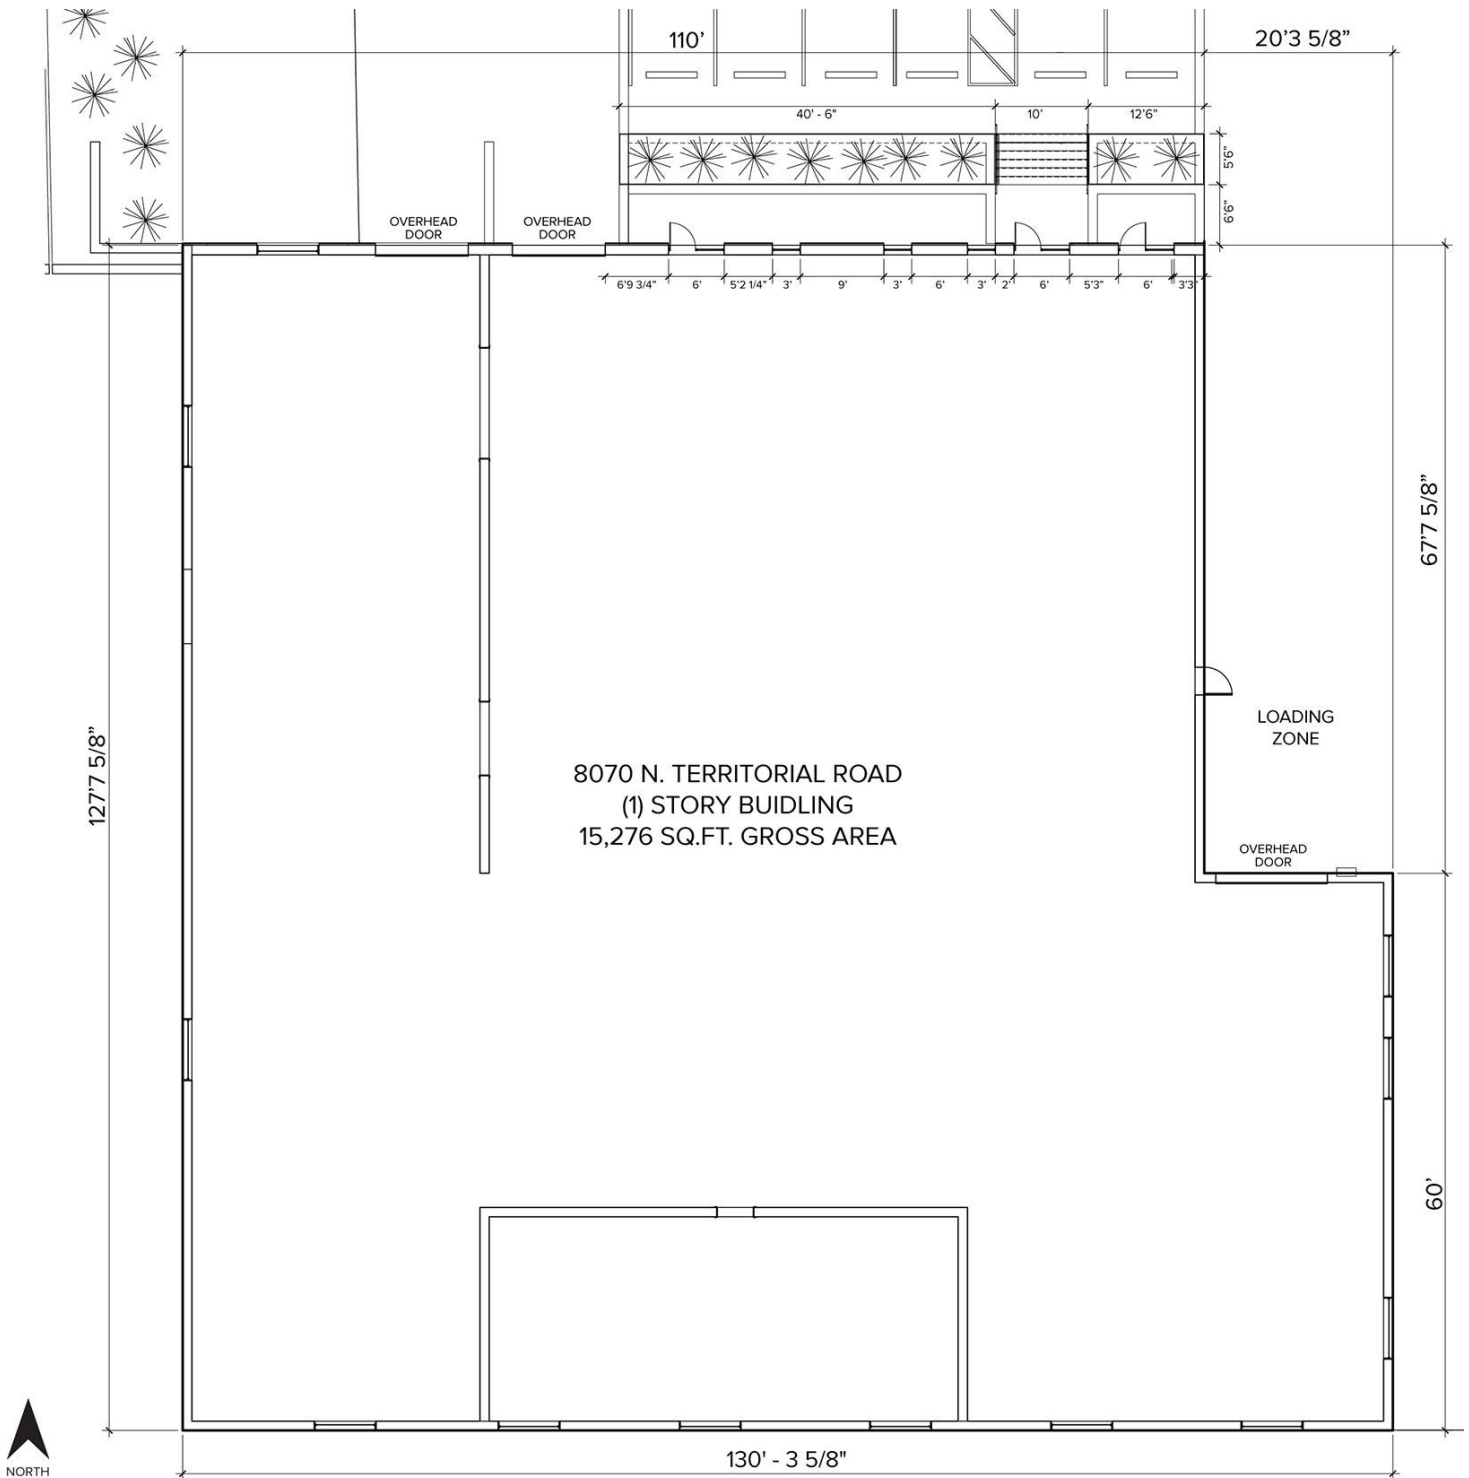

Industrial For Sale or Lease

15,276
Square Feet
AVAILABLE

Floor Plan

For more information, please contact:

DRAKE FILIPPIS

(248) 799 3161

dfilippis@signatureassociates.com

CHRIS D'ANGELO