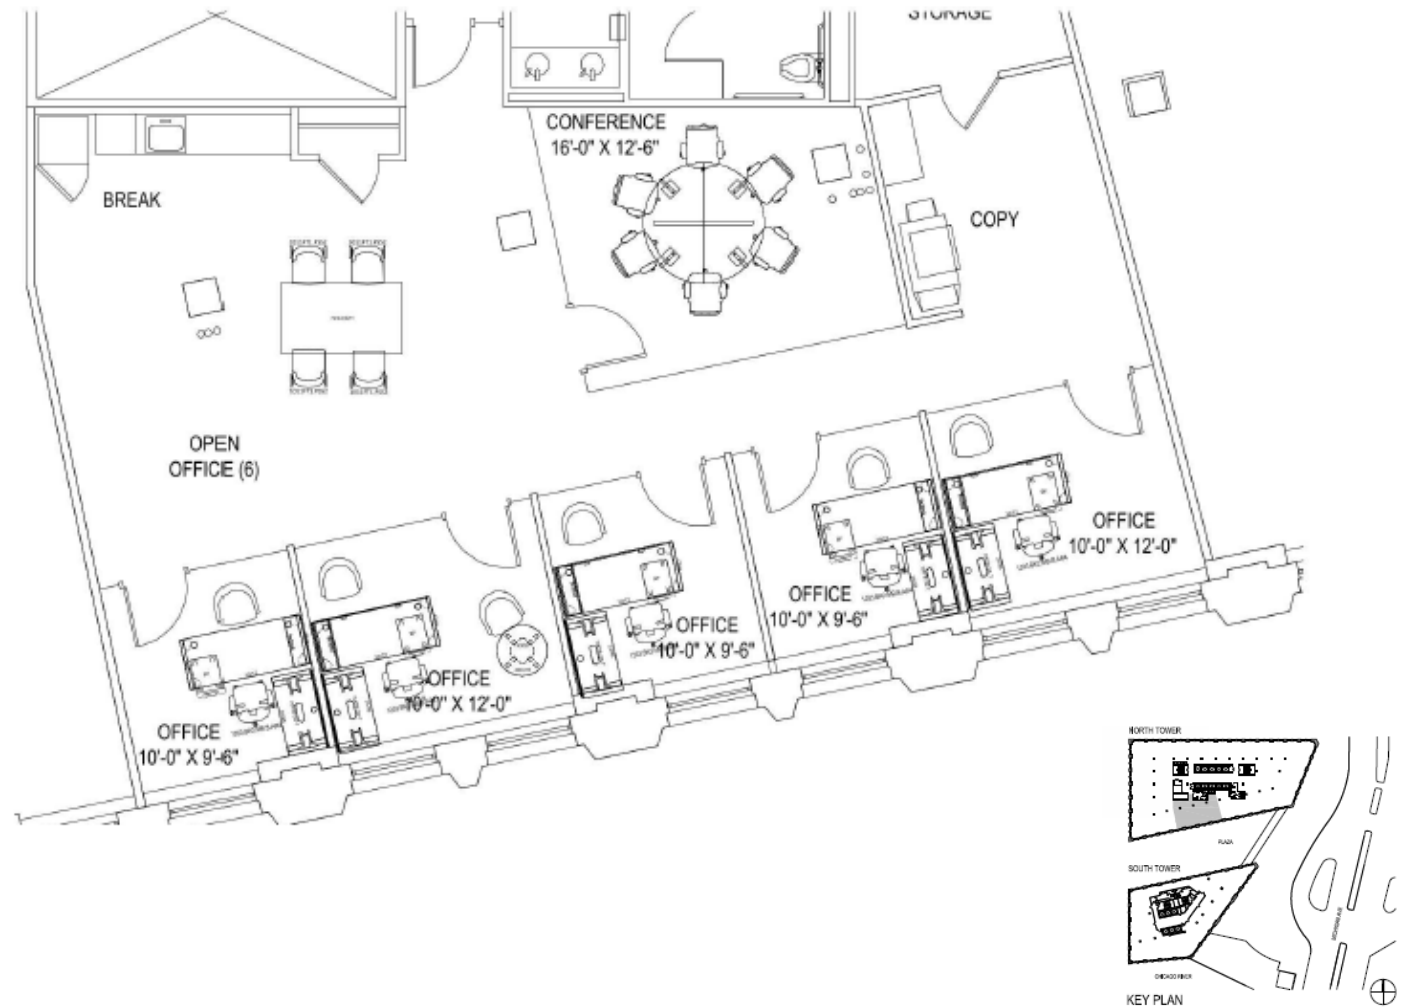

THE WRIGLEY BUILDING CHICAGO

SUITE N670 2,164 RSF

Workplace Summary:
5 private offices
4 workstations

Erica Marshall
708.320.0226
erica.marshall@streamrealty.com

Katie Hull
312.900.0362
katie.hull@streamrealty.com