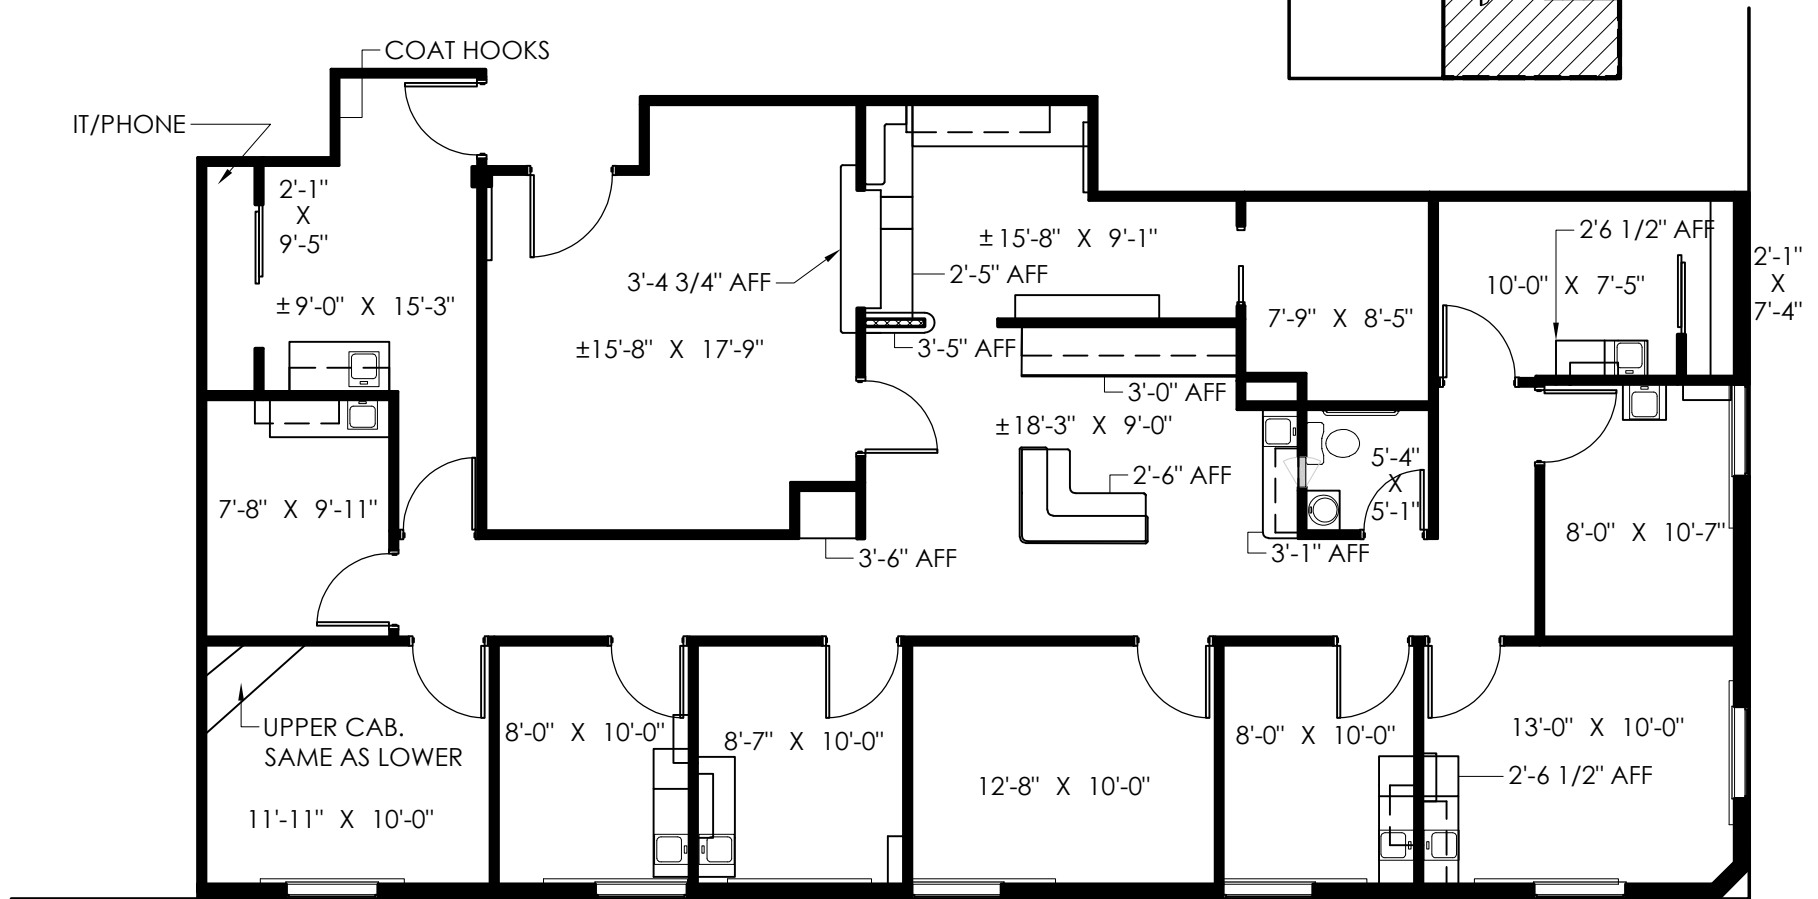

9301 Golf Road

Des Plaines, Illinois 60016

Key Plan:

Suite #205 - As-Built Conditions

2,331 Rentable Square Feet

Scale:

1/8" = 1'-0"

North