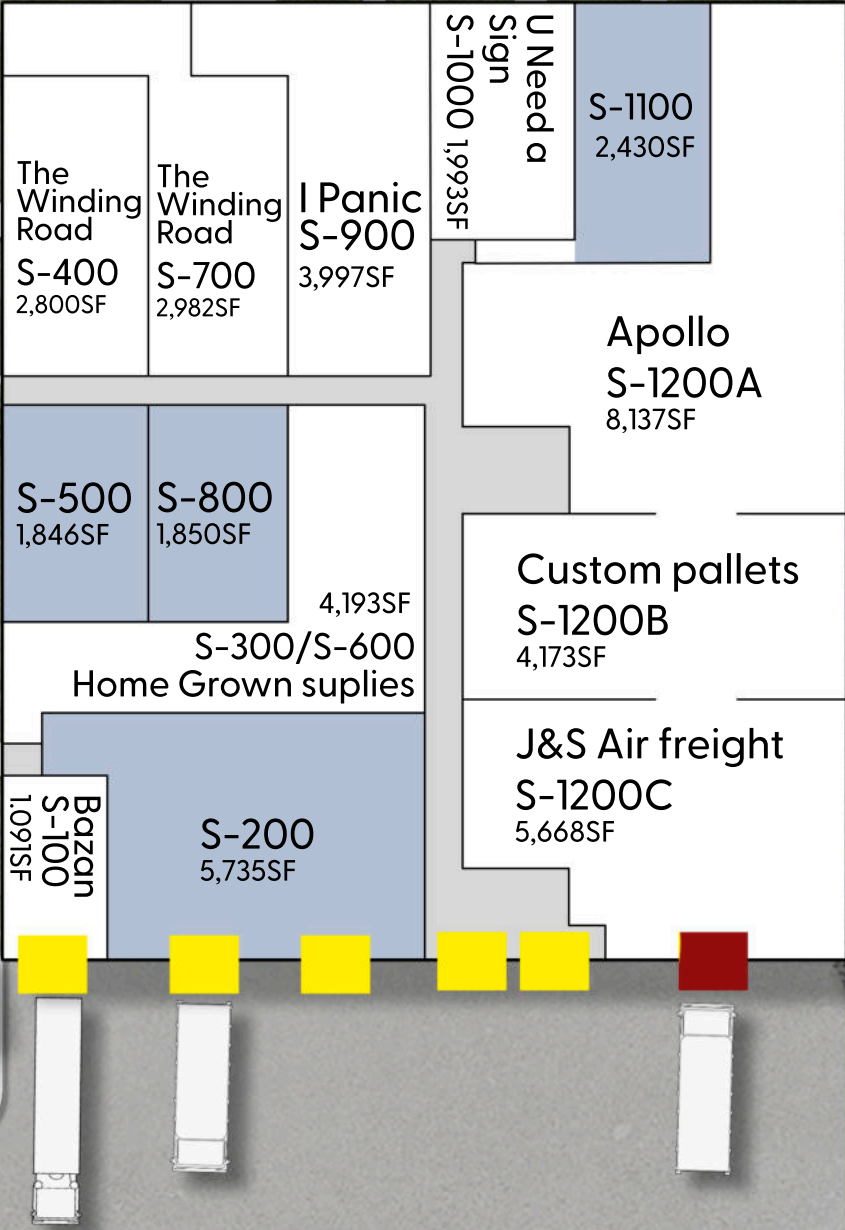

# E Main St - 33,703 VPD

MONUMENT  
SIGN

1519 E MAIN  
ST

-  OCCUPIED
-  VACANT
-  DRIVE INS
-  LOADING DOCKS