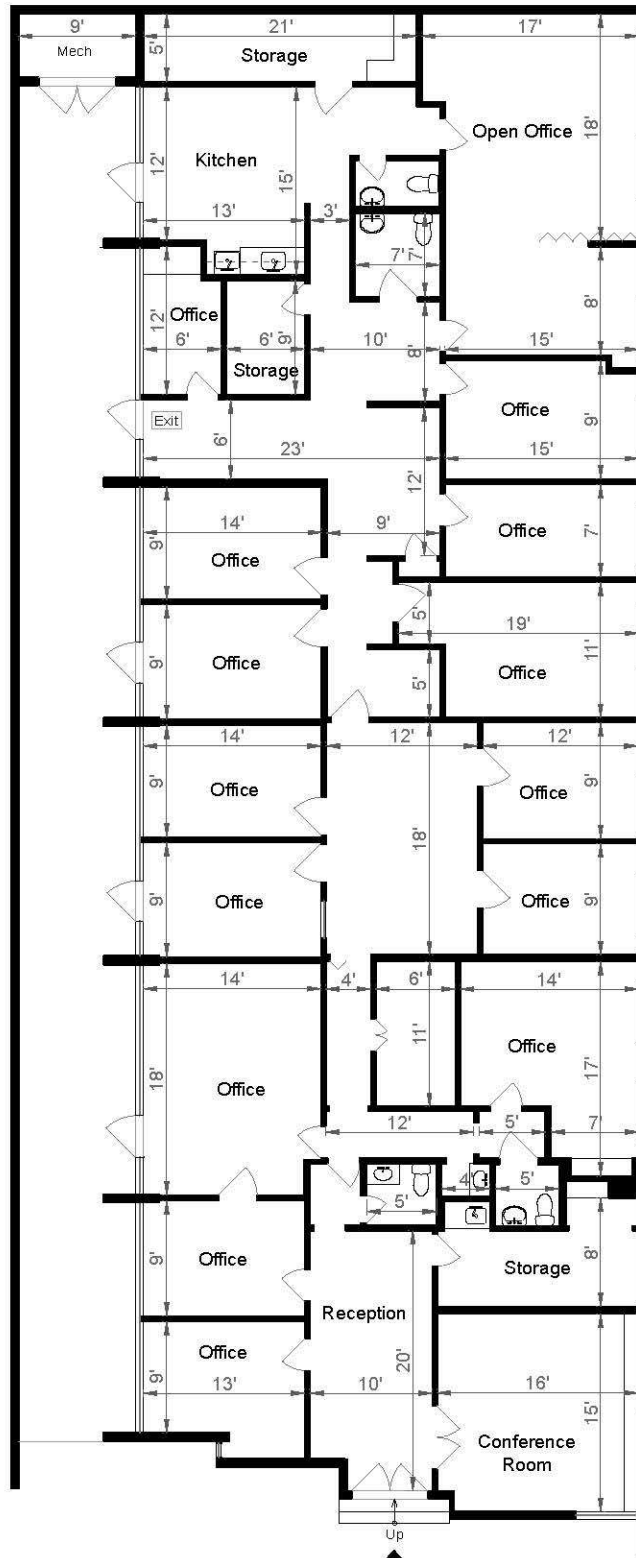

8512 WHITWORTH DRIVE

LOS ANGELES, CA 90035

FLOOR PLAN

Estimated Total Square Footage: 4,685 SQ FT

Calculated from outside face of exterior walls.