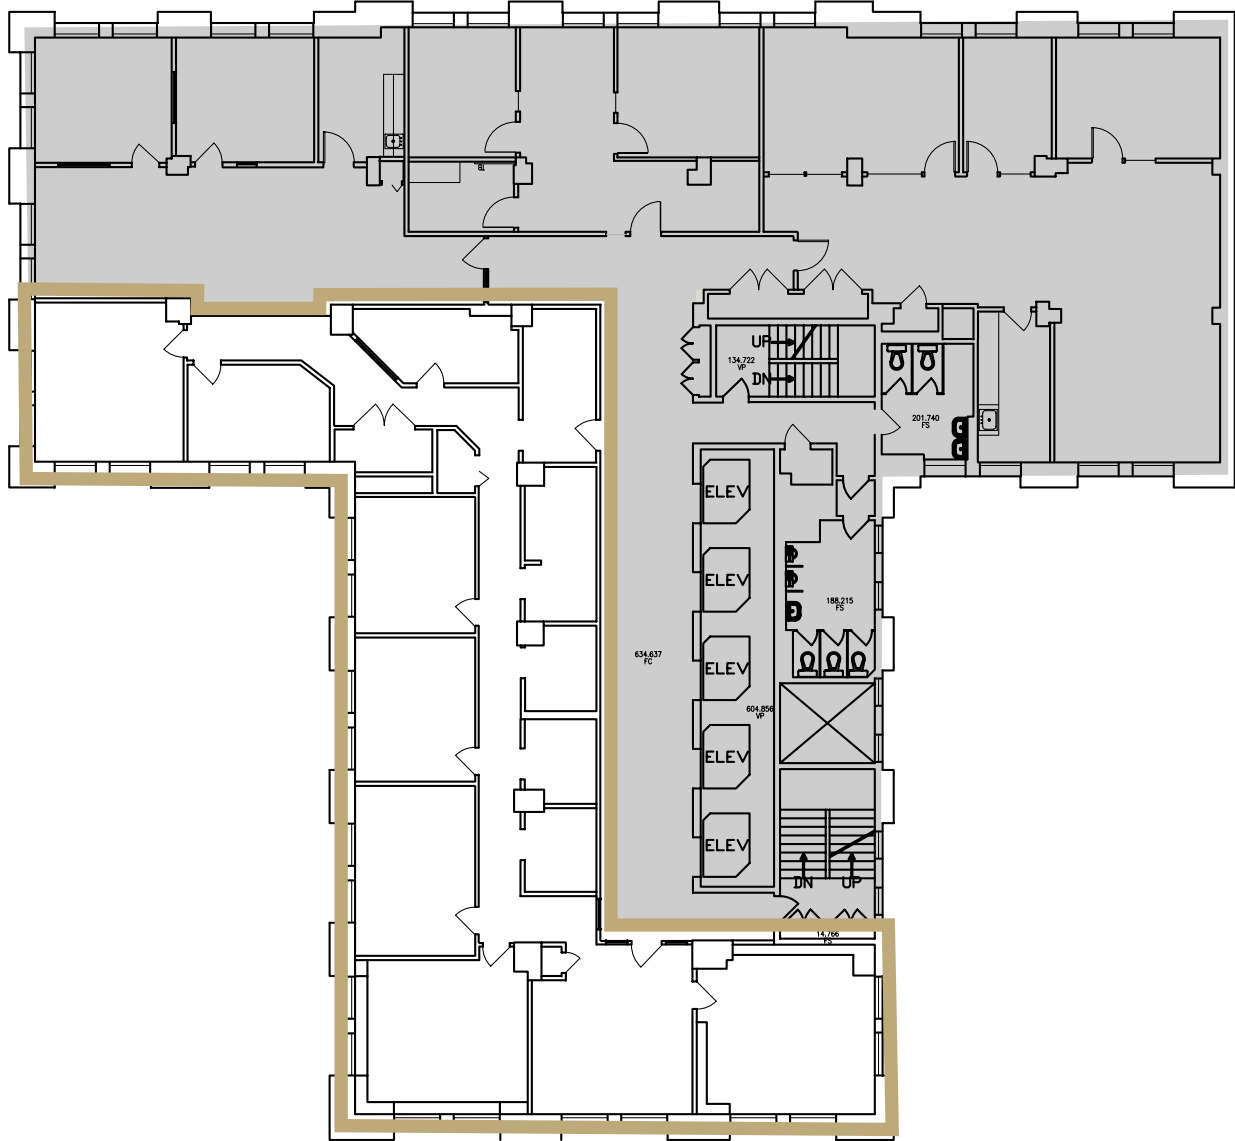

SEATTLE TOWER

1218 3RD AVENUE · SEATTLE, WA 98101

SUITE 1500

3,793 RSF

Available immediately

CLEITA HARVEY
+1 206 607 1794
cleita.harvey@jll.com

TIM JONES
+1 206 971 7011
tim.jones@jll.com