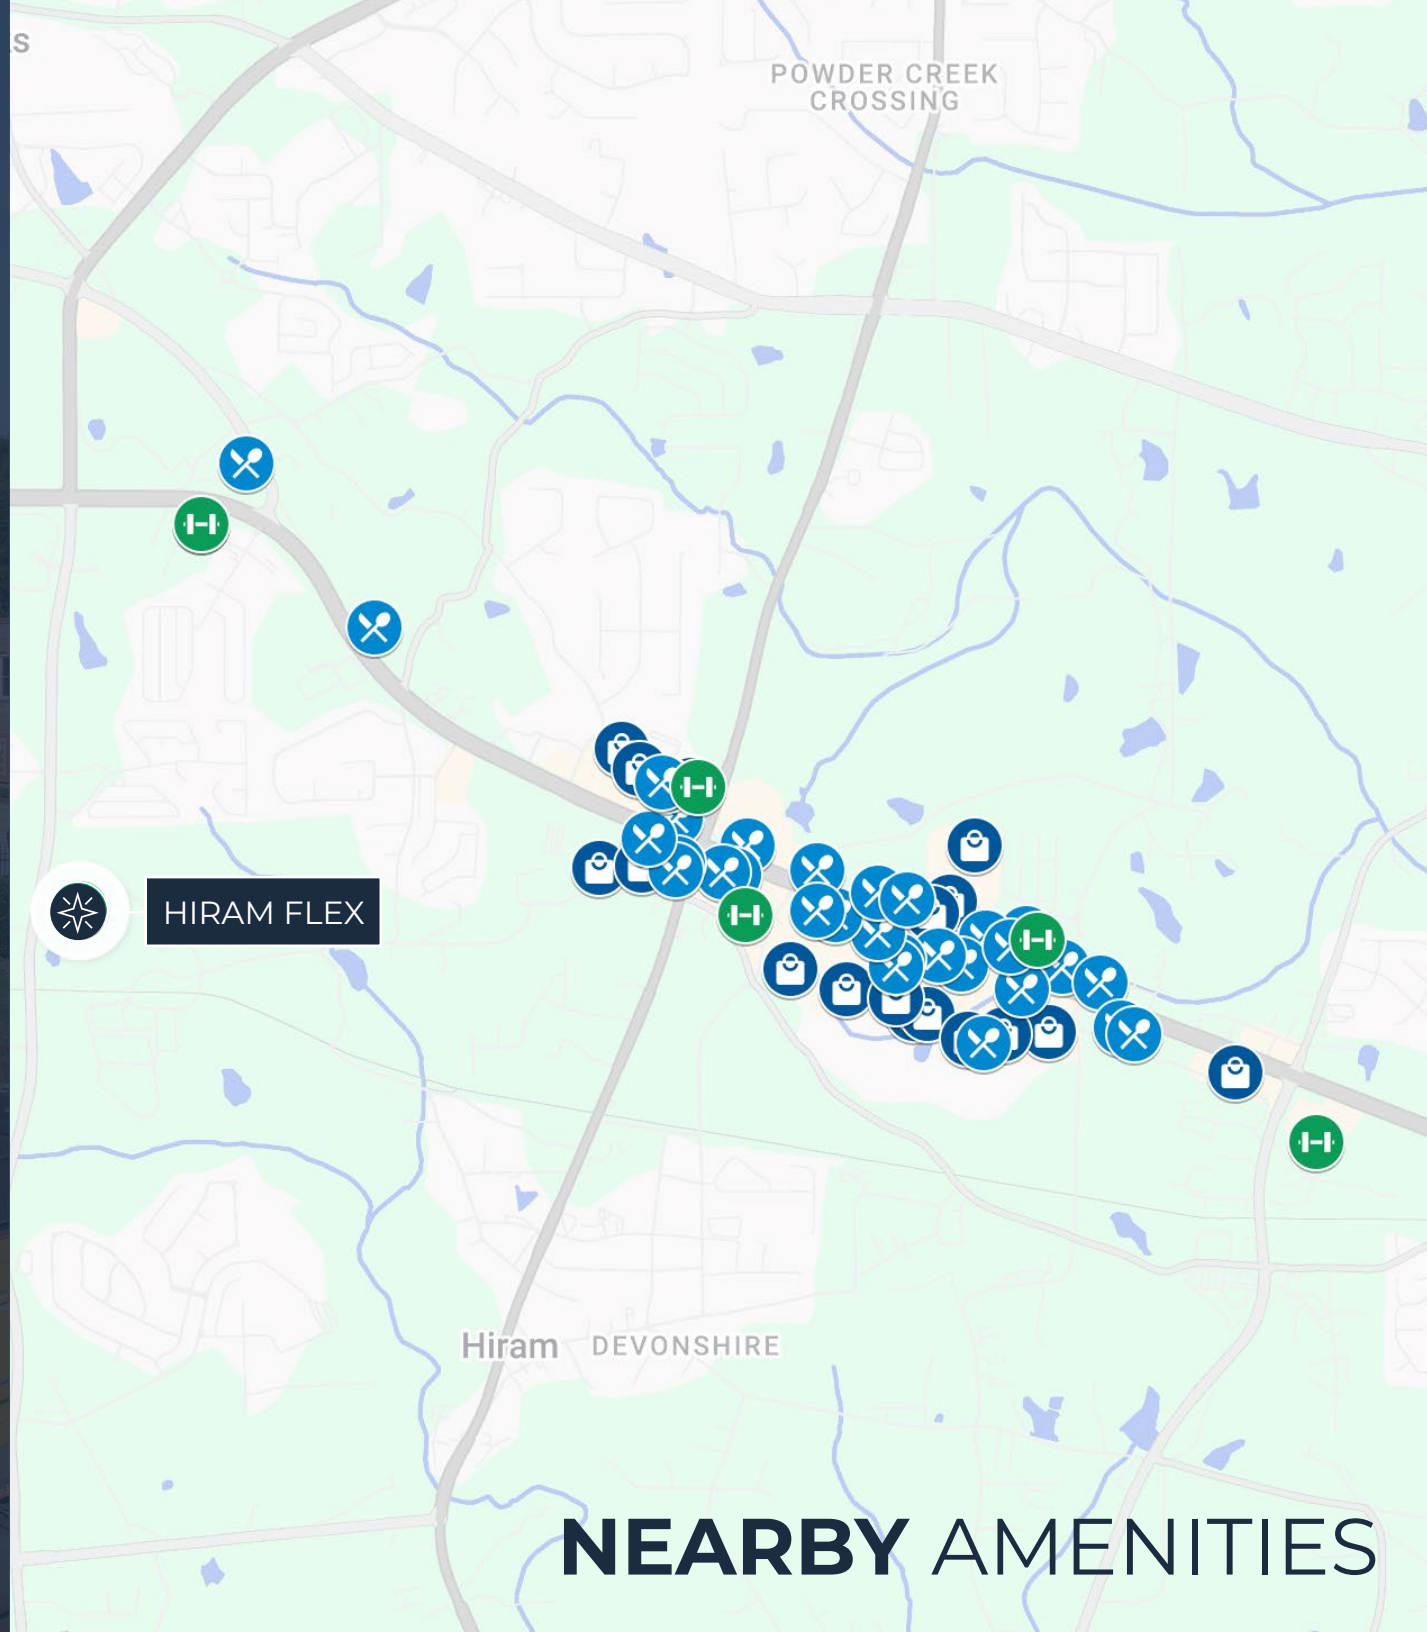

## Food & Dining

- |                      |                    |
|----------------------|--------------------|
| Chick-fil-A          | Firehouse Subs     |
| Mellow Mushroom      | Panda Express      |
| Cheeseburger Bobby's | Bojangles          |
| Chili's              | IHOP               |
| Crumbl               | Taco Bell          |
| Buffalo Wild Wings   | Chipotle           |
| Jim N' Nicks         | Dunkin'            |
| Popeyes              | Jersey Mike's Subs |
| Buffalo's Cafe       | Johnny's Pizza     |
| Huey Luey's          | Jimmy John's       |
| Starbucks            | McDonald's         |
| Tequila Mexican      | Stevi B's Pizza    |
| Taki Japanese        | Blended Smoothies  |
| Longhorn             | Dairy Queen        |
| Wendy's              | Marco's Pizza      |

## Retail

- Academy Sports
- Tractor Supply Co.
- Sam's Club
- Walmart Superstore
- JCPenny
- Best Buy
- Miniso
- ALDI
- Discount Tire
- The Home Depot
- Michaels
- PetSmart
- HomeGoods
- Target
- AT&T Store
- Hobby Lobby
- Burlington
- Old Navy

# NEARBY AMENITIES