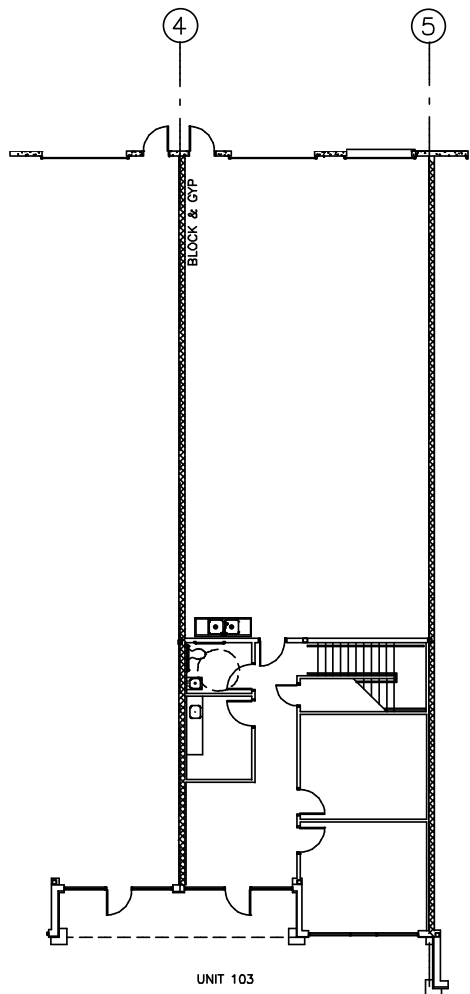

# BLDG 100 SUITE 103

PENDING SPEC SUITE

**3,911 RSF**

OFFICE | 1,944 RSF

WAREHOUSE | 1,967 RSF

(1) 8'X10' DOCK HIGH DOOR  
(1) 10'X12' DRIVE-IN DOOR  
AVERAGE BUILDING HEIGHT: 23'-0"  
SPRINKLERED