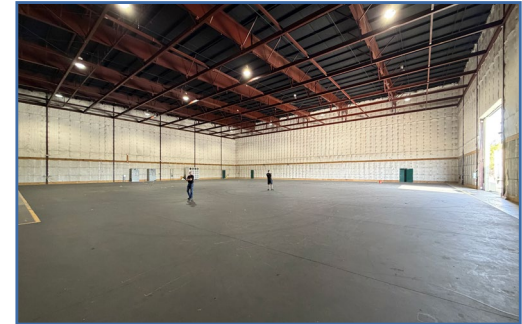

BLDG 200

STAGE ONE TOTAL | 20,250 RSF

STAGE TWO TOTAL | 20,250 RSF

FULLY INSULATED AND SOUND PROOF