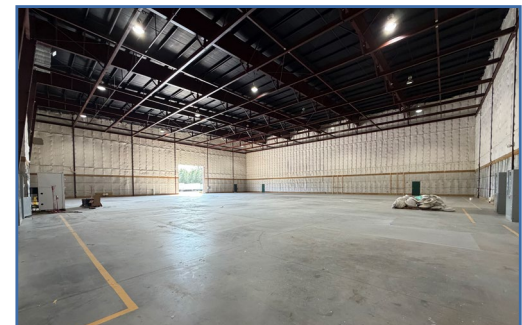

BLDG 200

STAGE ONE TOTAL | 20,250 RSF

STAGE TWO TOTAL | 20,250 RSF

FULLY INSULATED AND SOUND PROOF