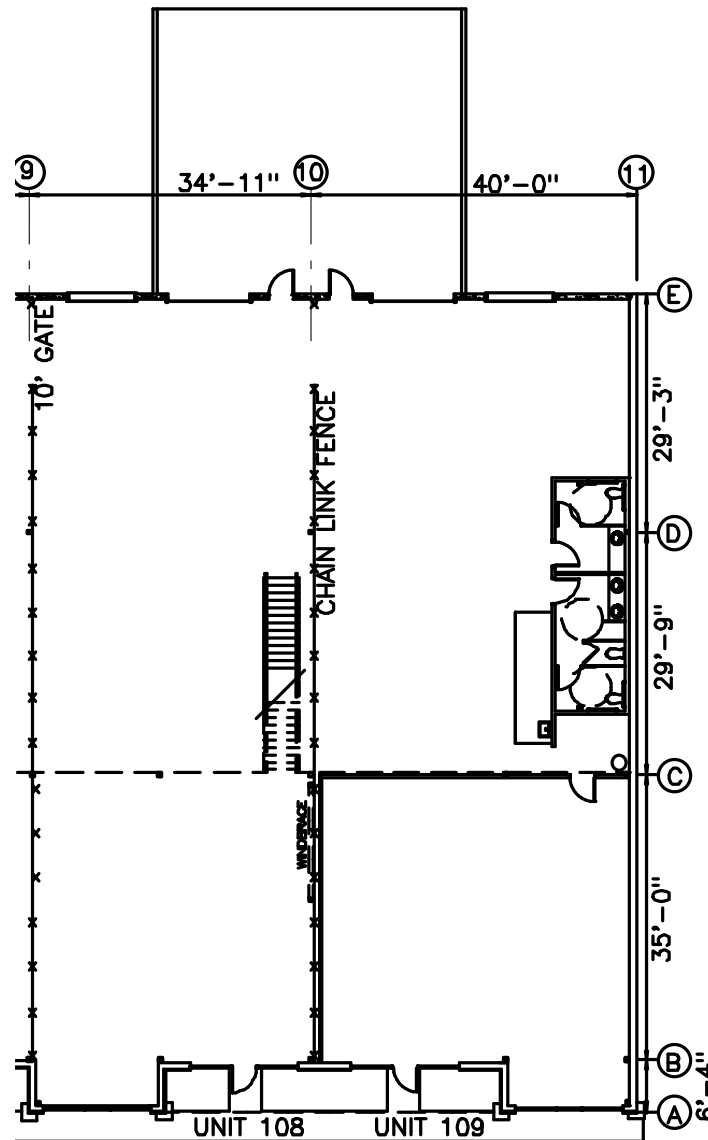

# BLDG 100 SUITE 103

PENDING SPEC SUITE

**3,911 RSF**

OFFICE | 1,944 RSF

WAREHOUSE | 1,967 RSF

(1) 8'X10' DOCK HIGH DOOR  
(1) 10'X12' DRIVE-IN DOOR  
AVERAGE BUILDING HEIGHT: 23'-0"  
SPRINKLERED

# BLDG 100 SUITE 108

**9,953 RSF**

GROUND FLOOR | 7,107 RSF

MEZZANINE | 2,846 RSF

2 DH & 2 RAMP