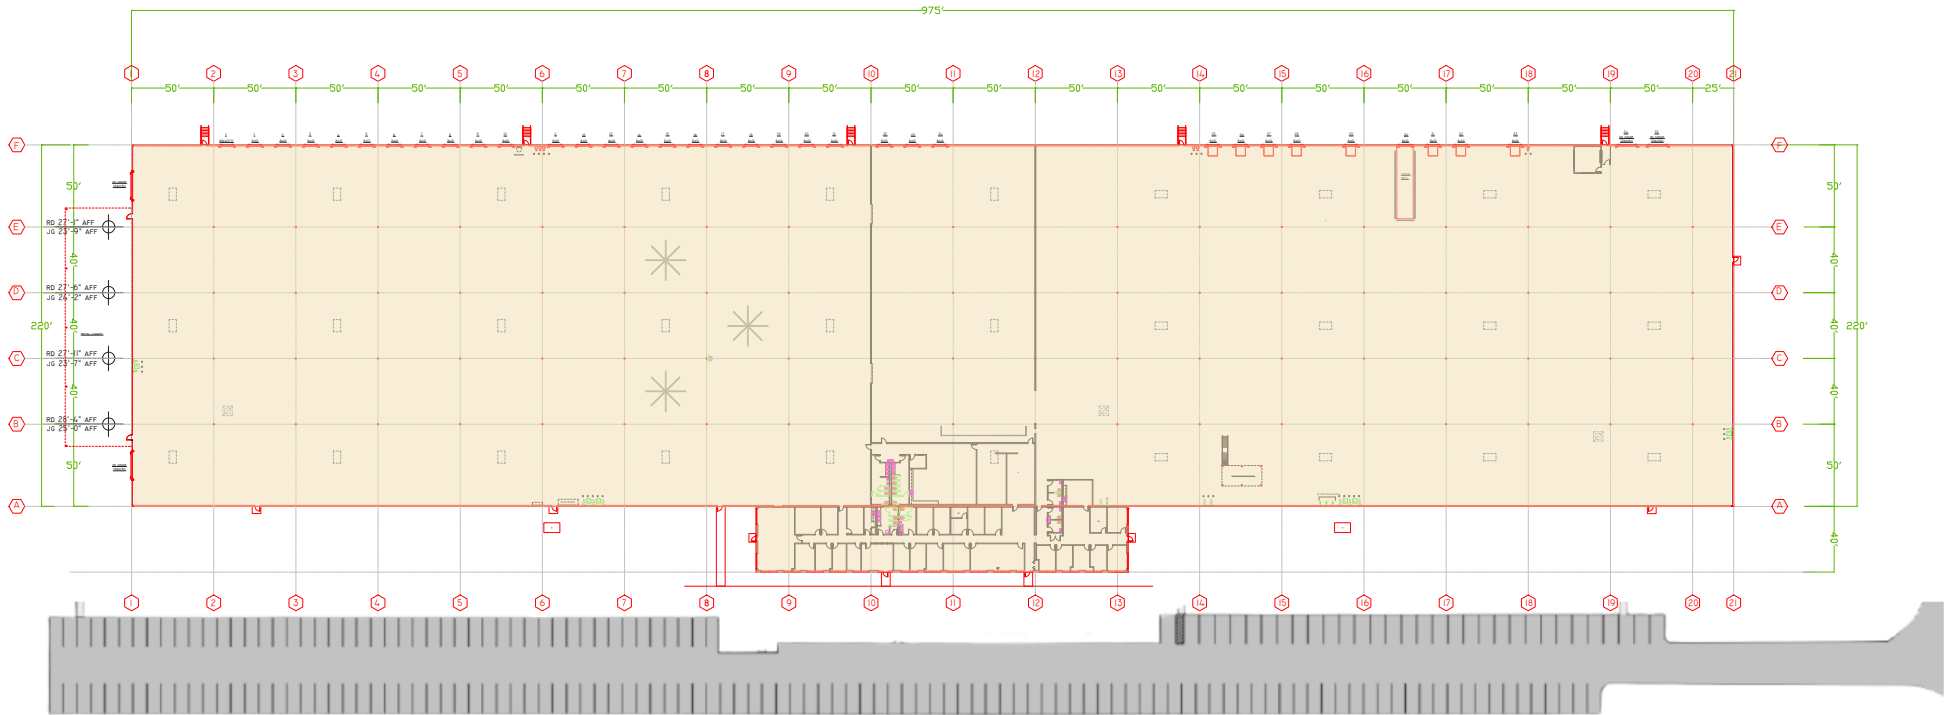

240 NORTHPOINT PARKWAY-EXISTING BUILDING PLAN

TOTAL 223,185 RSF

SCALE $\frac{1}{32}''=1'-0''$

FLOOR PLAN

All information regarding property for sale, rental or financing is from sources deemed reliable, but no warranty or representation is made to the accuracy thereof and same is submitted to errors, omissions, change of price, rental or other conditions prior to sale, lease or financing or withdrawal without notice. No liability of any kind is to be imposed on the broker herein.