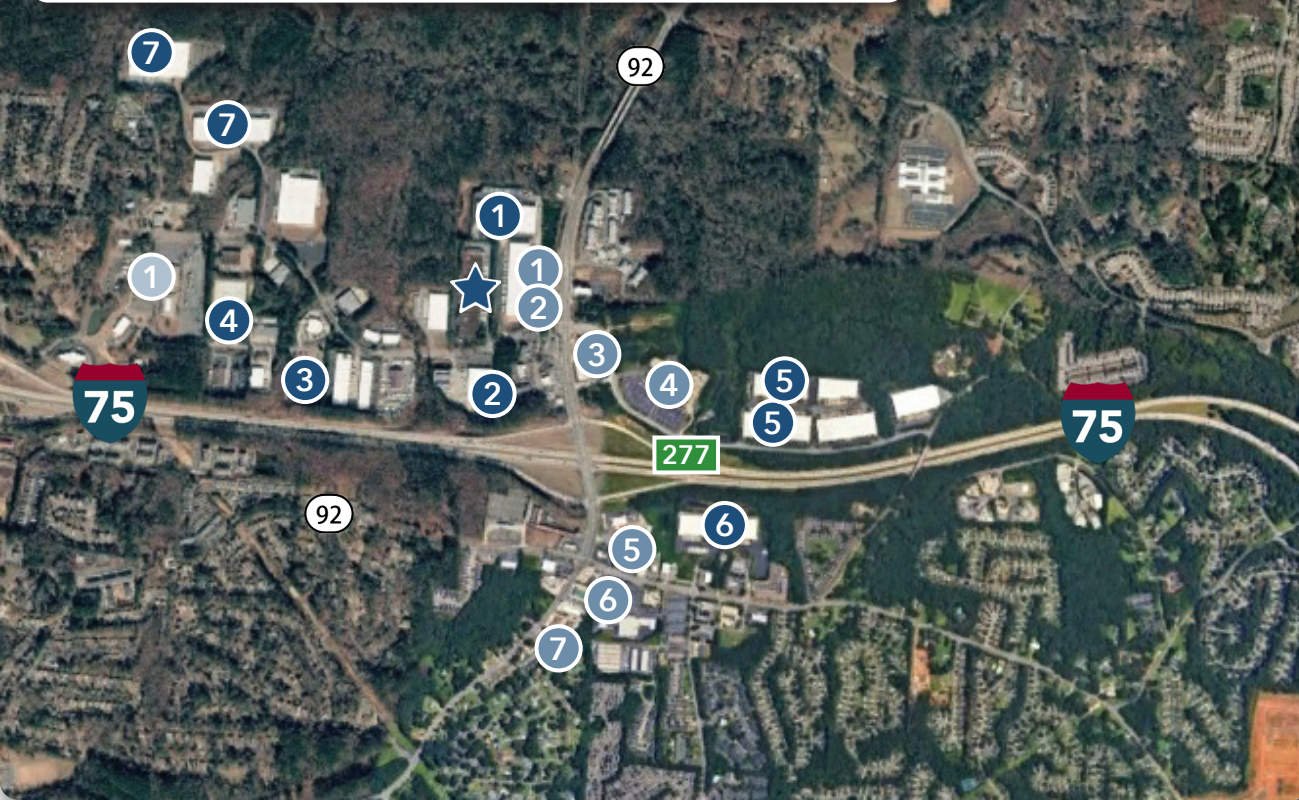

LOCATION HIGHLIGHTS

★ 240 Northpoint Pky

● **Corporate Neighbors**

1. Papa Johns Pizza Food Distribution
2. Builders FirstSource
3. TruGreen Lawn Care
4. Knapheid Truck Equipment
5. Atlanta Bonded Warehouse
6. Atlantic Packaging
7. Chief Container
8. Woodstock Furniture & Mattress Outlet
9. S&S Tire | TKE
10. Jaipur Living

● **Amenities**

1. Culvers
2. Dunkin
3. Chick-fil-A
4. Bass Pro Shops
5. Wendy's
6. Zaxby's
7. Dairy Queen

● **Trade School**

1. Chattahoochee Technical College

KEY DISTANCES

★ SUBJECT SITE

75 Interstate 75 | 0.6 mi | 2 min

285 Interstate 285 | 19 mi | 22 mins

20 Interstate 20 | 28.5 mi | 30 mins

85 Interstate 85 | 32 mi | 35 mins

✈ ATL Int'L Airport | 40 mi | 40 mins