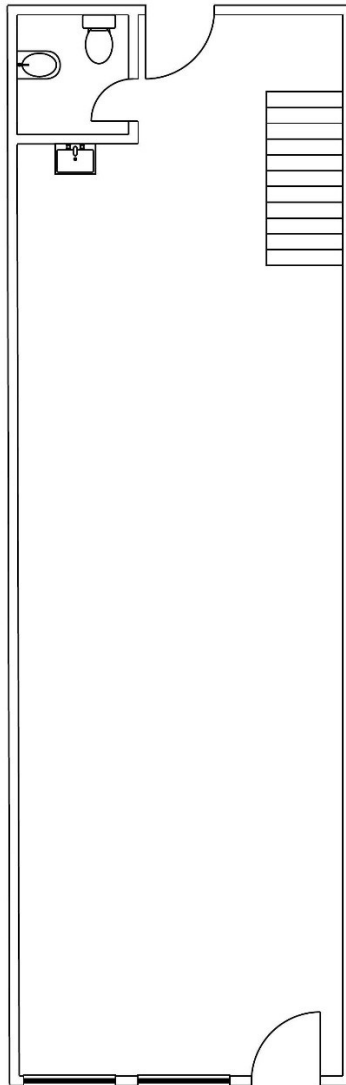

5600 E Colfax Avenue  
Denver, CO 80220  
Suite 5610: 900 SF

DIMENSIONS AND LAYOUT MAY VARY FROM ACTUAL BUILD OUT