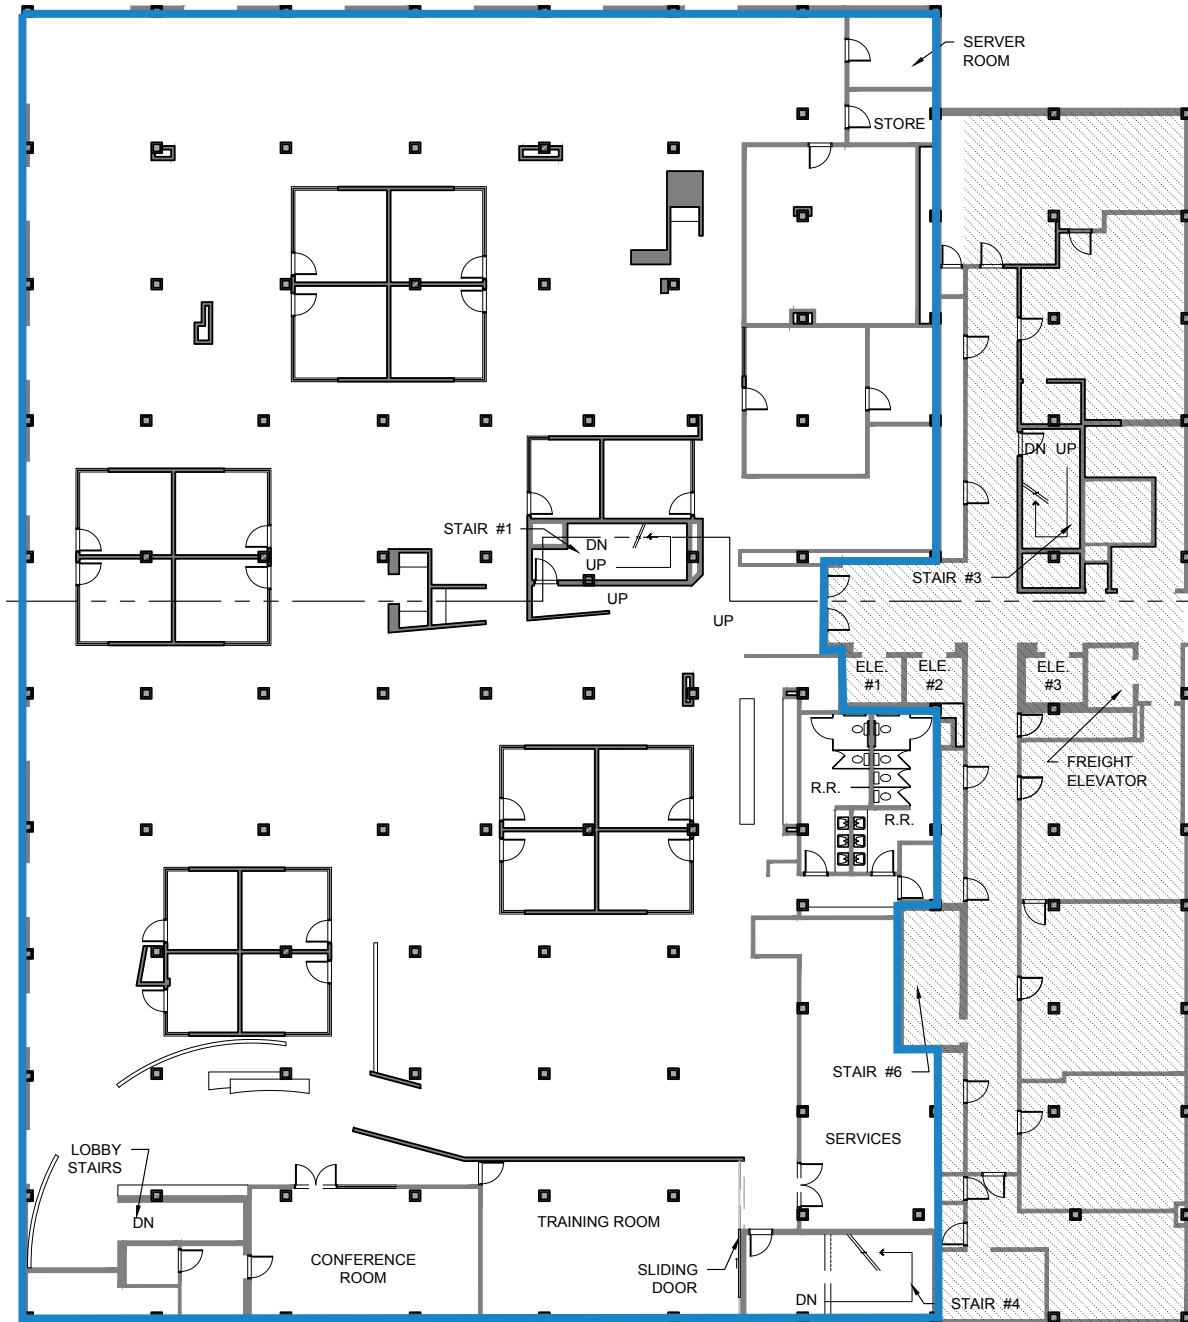

710 PEACHTREE ST

OFFICE SPACE
22,323 SF

Tom Parker
404.281.5204
tparker@skcr.com

Scott Martin
770.377.9922
smartin@skcr.com

Jared Touchstone
404.821.4665
jtouchstone@skcr.com