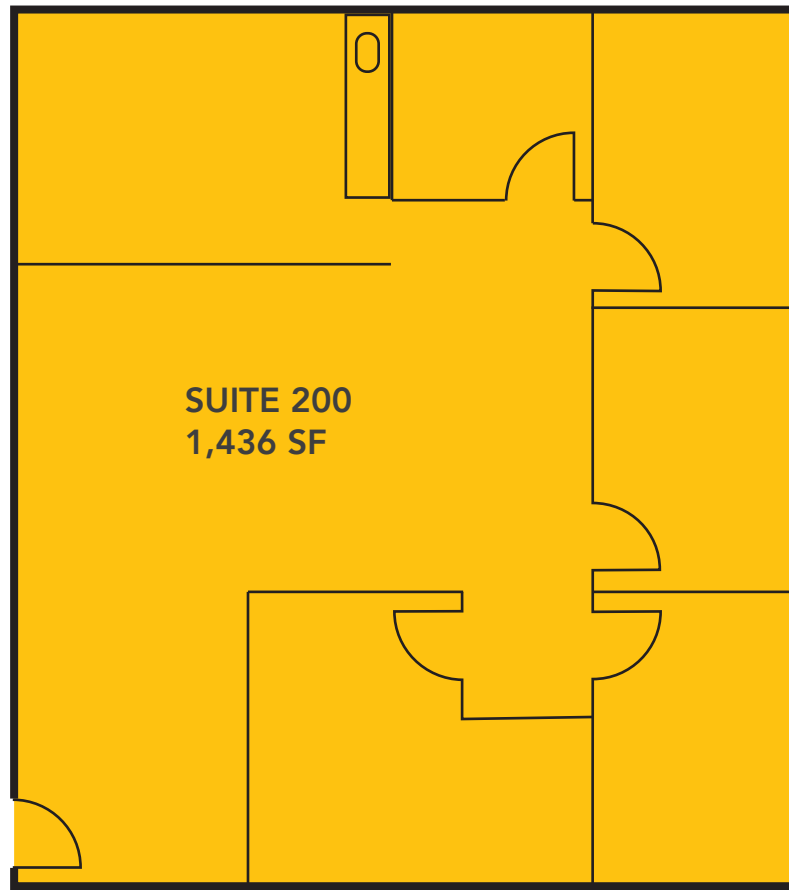

FOR LEASE

Professional Office Space

911 Country Club Rd.
Eugene, OR 97401

SUITE 200:

- 1,436 square feet
- Four (4) offices
- Reception
- Backroom/open space
- \$1.80 per square foot, full service

**Evans
Elder
Brown &
Seubert**

CONTACT

**Ashley
Hope
Wells**

ashley@eebcre.com

541.345.4860

101 East Broadway
Suite #101
Eugene, OR 97401

Licensed in the
State of Oregon.

Suite 200

APPROX. 1,436 SQUARE FEET