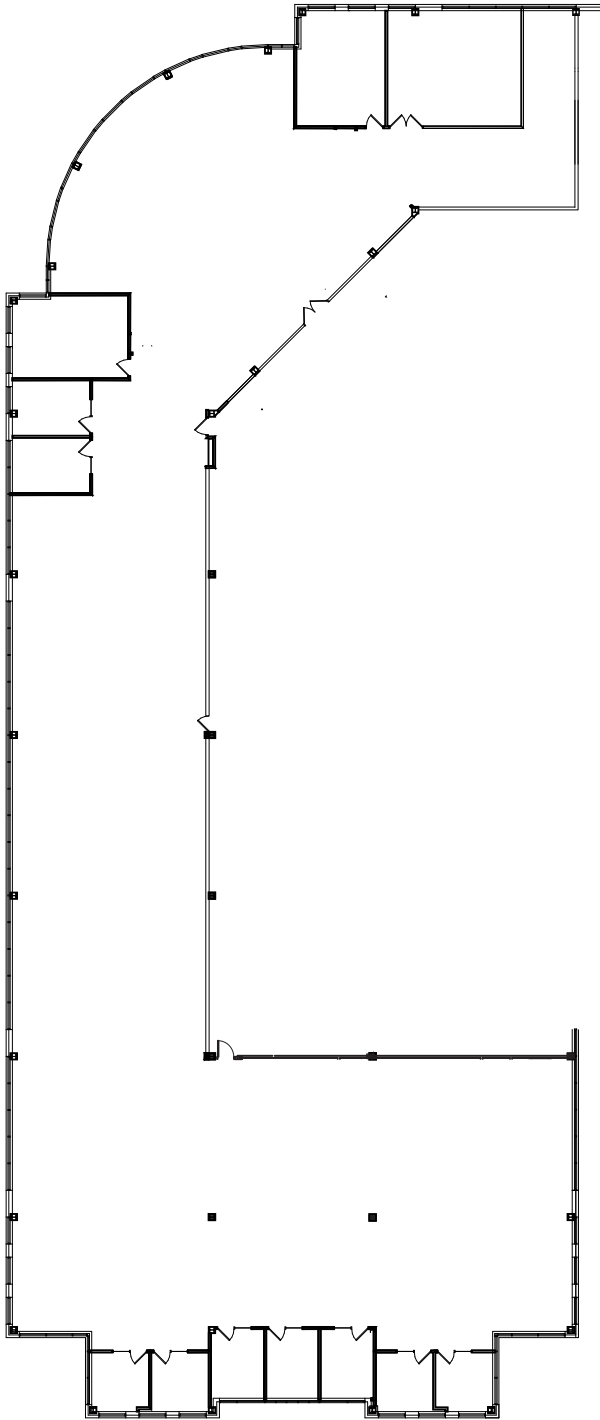

WASHINGTON POINTE

535 E DIEHL ROAD | NAPERVILLE, IL

2nd Floor
Class A Office Space

Suite 200 / 20,222 RSF
Divisible