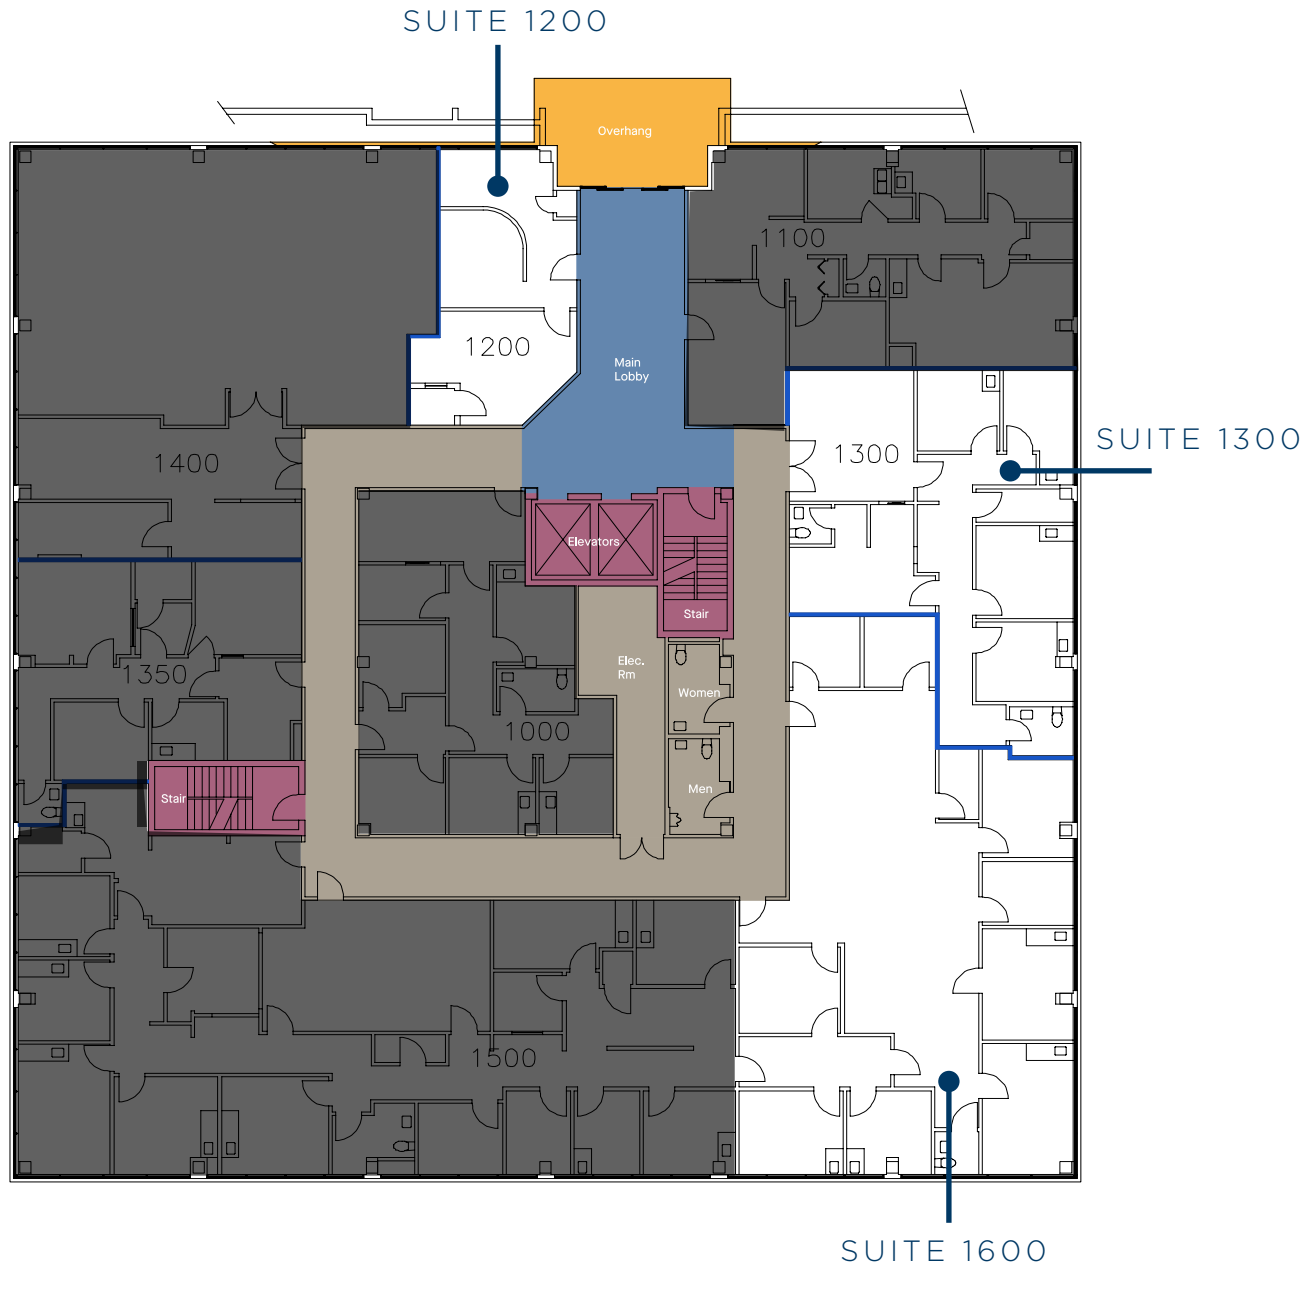

# RIVERSIDE MOB FLOOR PLAN

## 1ST FLOOR AVAILABLE SUITES

- SUITE 1200: 625 RSF ([VIDEO TOUR](#))
- SUITE 1300: 1,442 RSF ([VIDEO TOUR](#))
- SUITE 1600: 2,501 RSF

Exclusively Listed By:

**WENDY GIFFIN**  
+1 727 599 3799  
wendy.giffin@cushwake.com