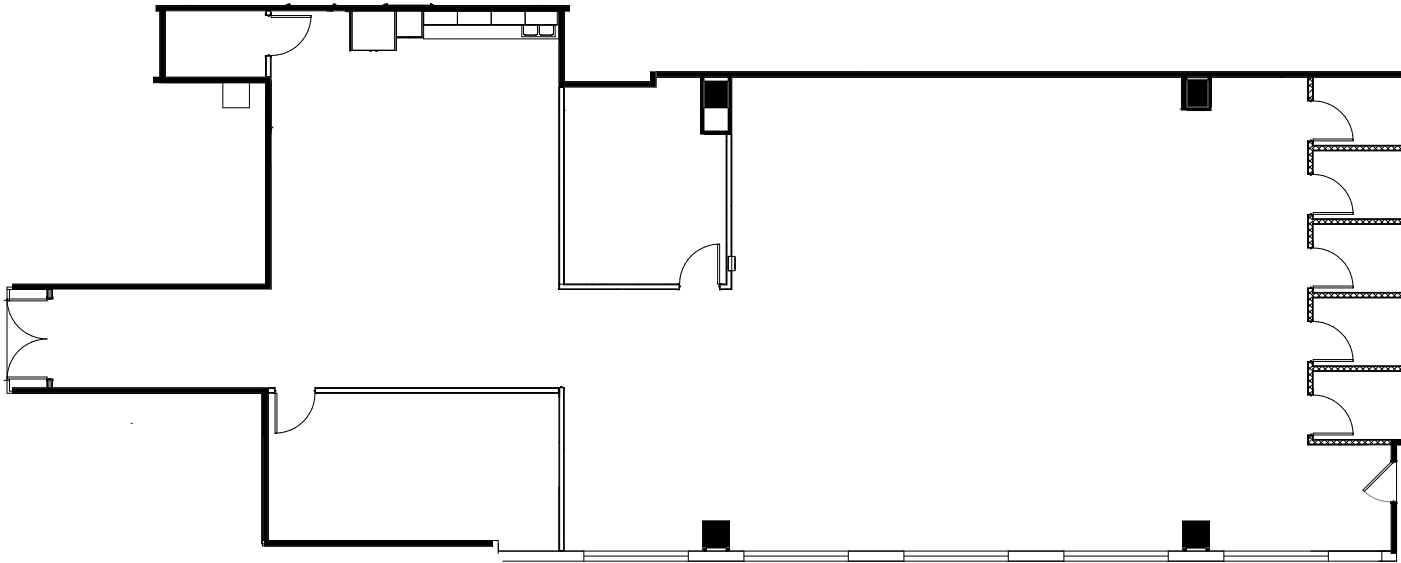

For Lease

Suite 125 - 3,934 RSF

Available Immediately

[Click for 360 Virtual Tour](#)

**PENNYBACKER
COMMONS**