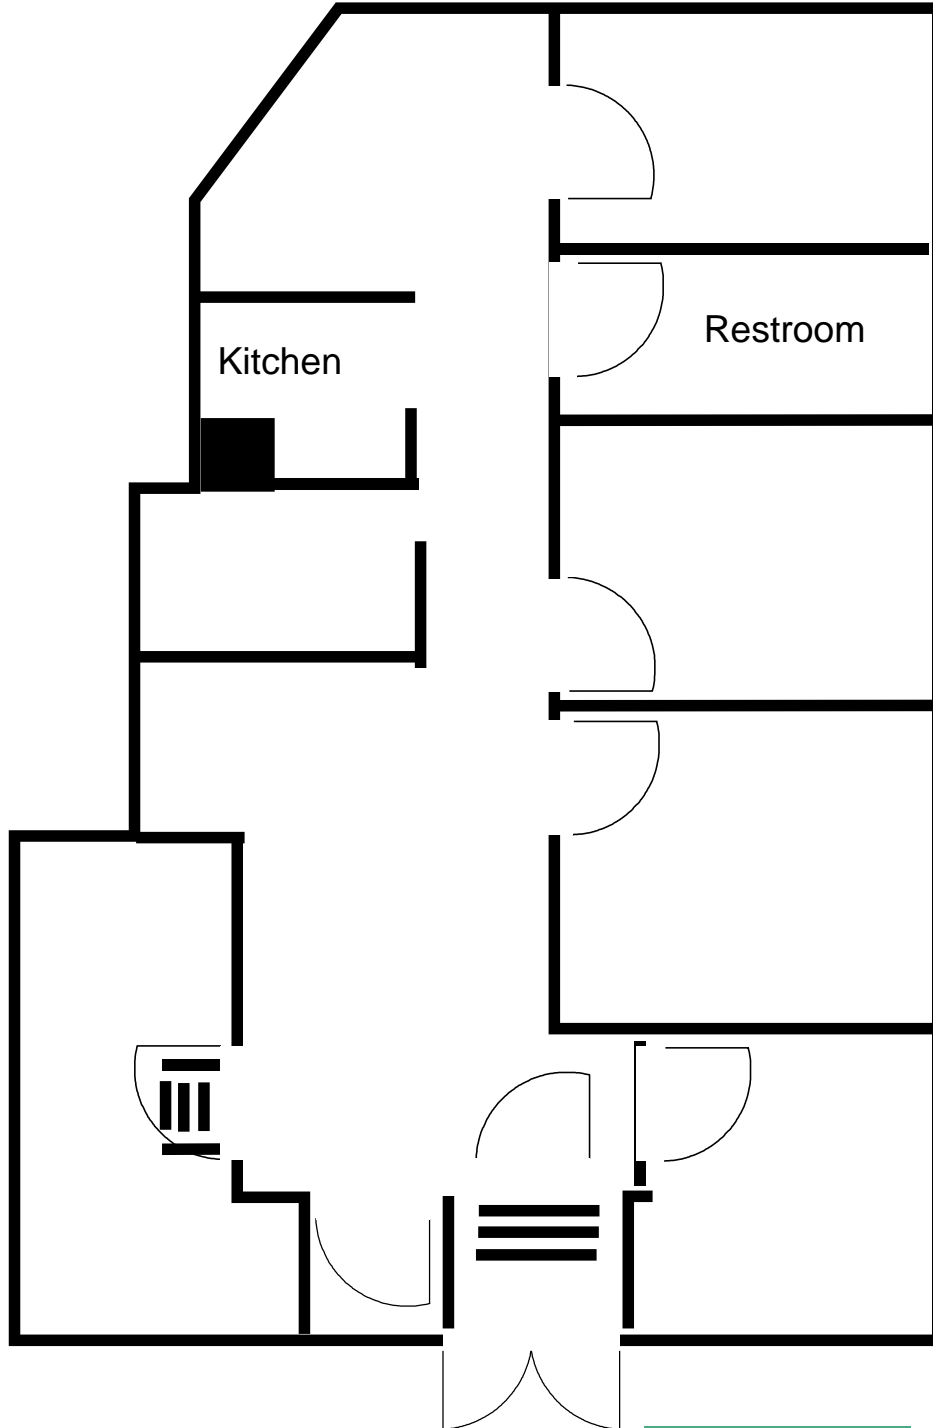

100 Ross Street: Suite 1
1,522 RSF

Approx. Floor Plan Dimensions Need Confirmed

REVIEWED
dshanahan , 7/30/2024, 1:06:37 PM