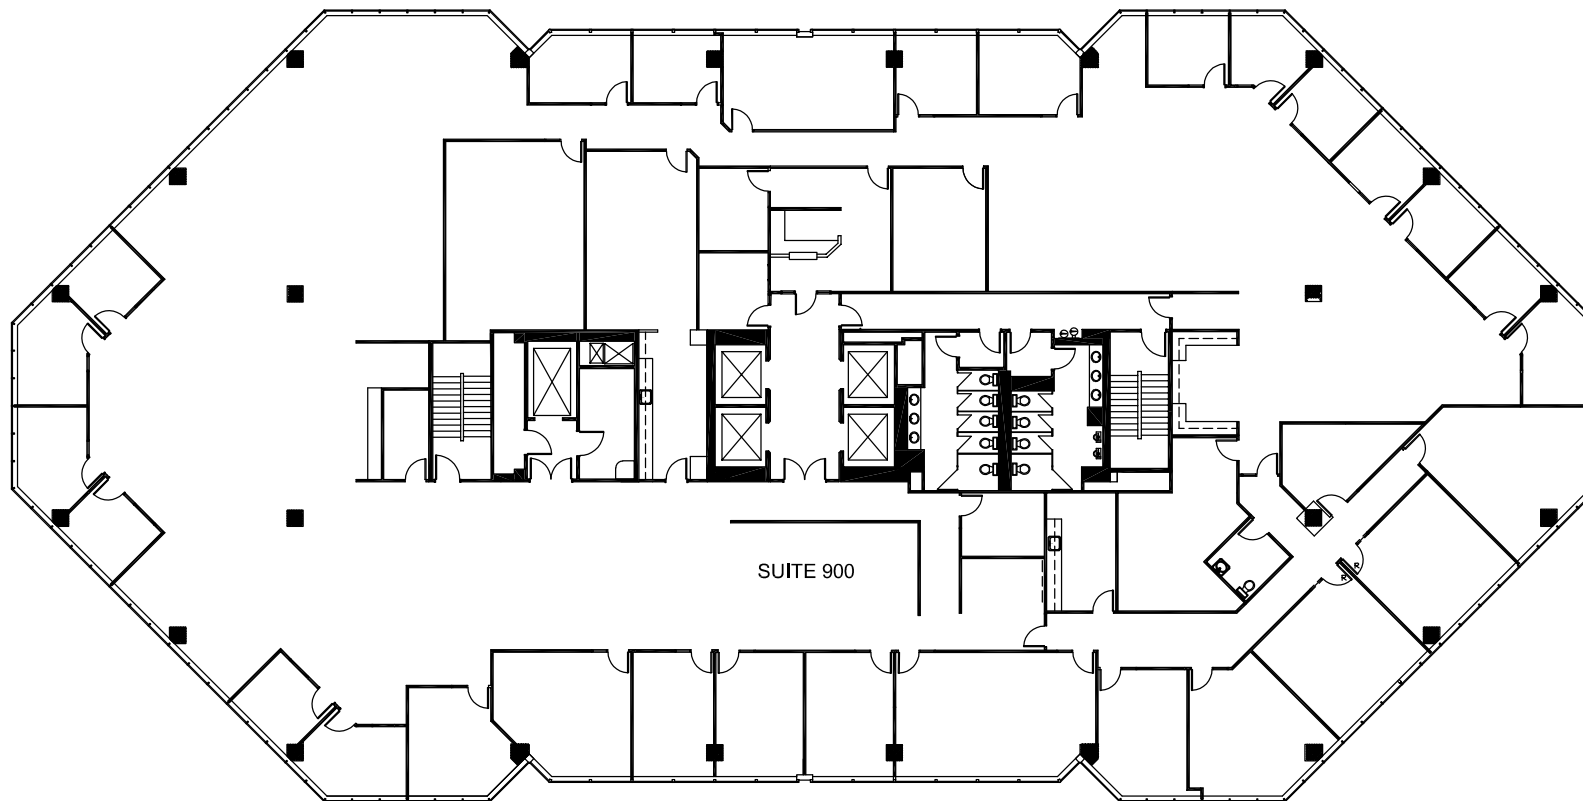

PHOENIX
Gateway
CENTER

THREE GATEWAY

410 North 44th Street
Phoenix, Arizona

Scan For More Information

SUITE 900 | 21,066 SF

BRETT ABRAMSON
t 602-803-6604
brett.abramson@nmrk.com

CHRIS LATVAHO
t 602-616-7978
chris.latvaaho@nmrk.com