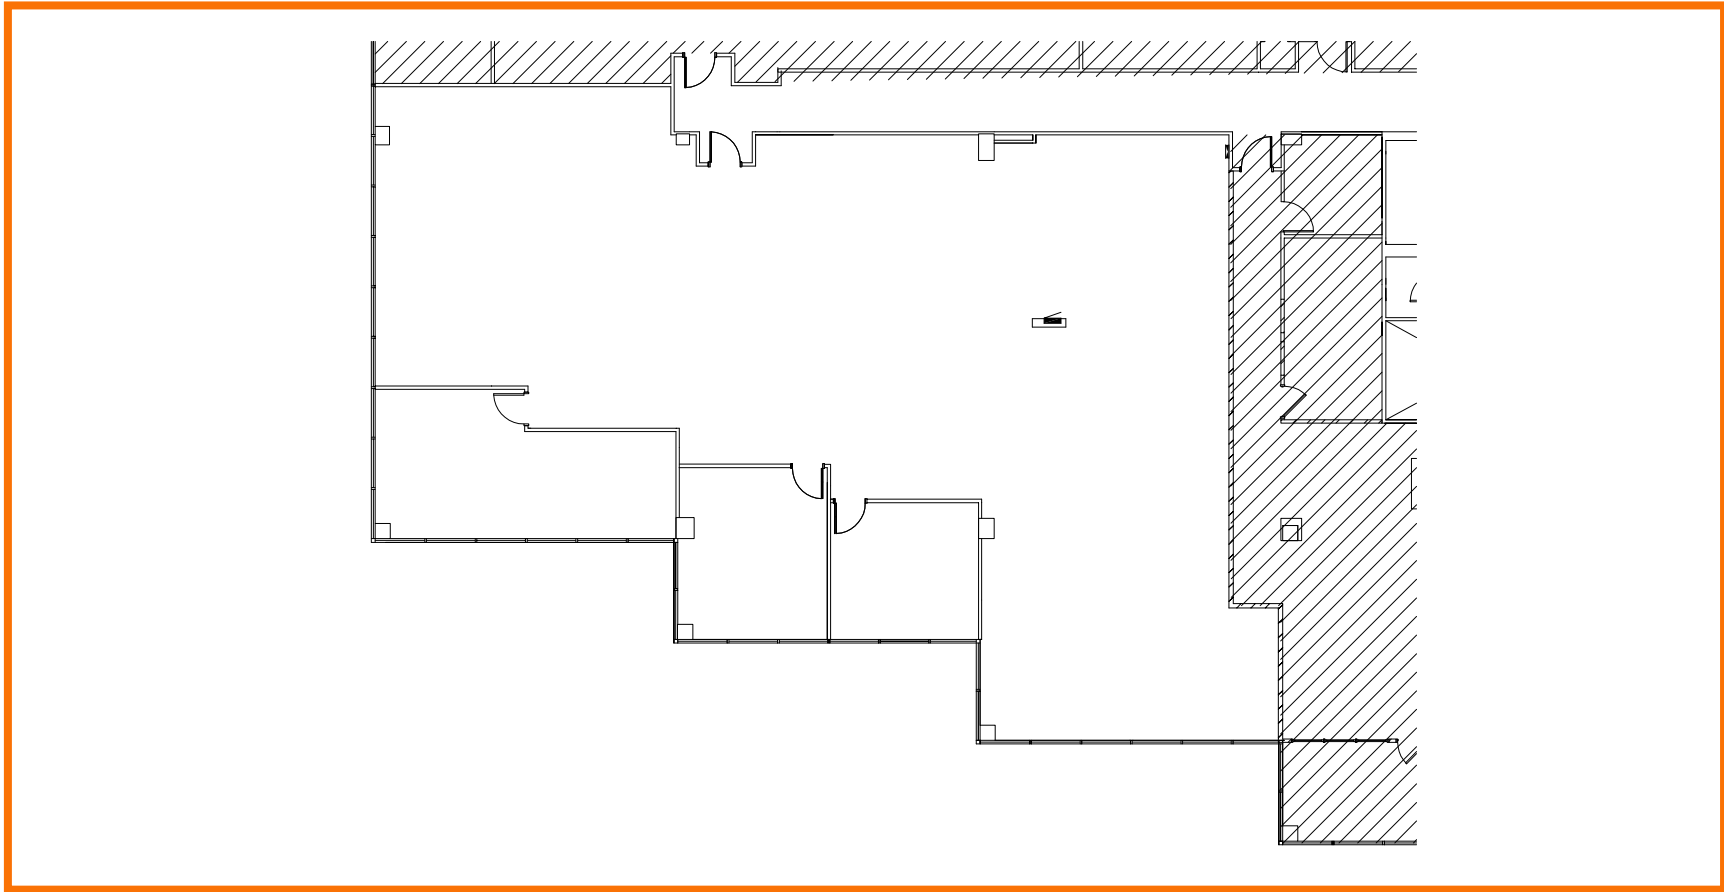

FLOOR PLANS Fifth Floor

Suite 525 | SF: 5,441

For information contact:
IGNACIO FELLER
Commercial Real Estate Director
(847) 777-9513
ifeller@ohareoffices.com
OhareOffices.com