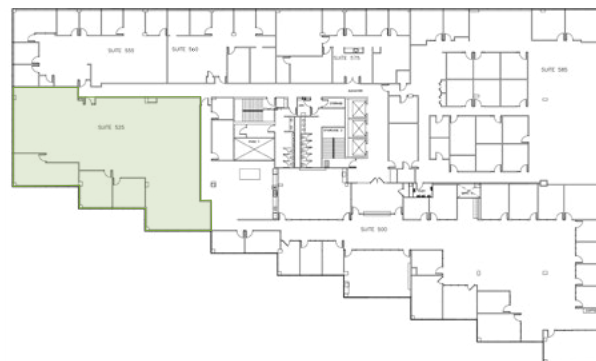

FLOOR PLANS Fifth Floor

Suite 525 | SF: 5,441

For information contact:
IGNACIO FELLER
Commercial Real Estate Director
(847) 777-9513
ifeller@ohareoffices.com
OhareOffices.com