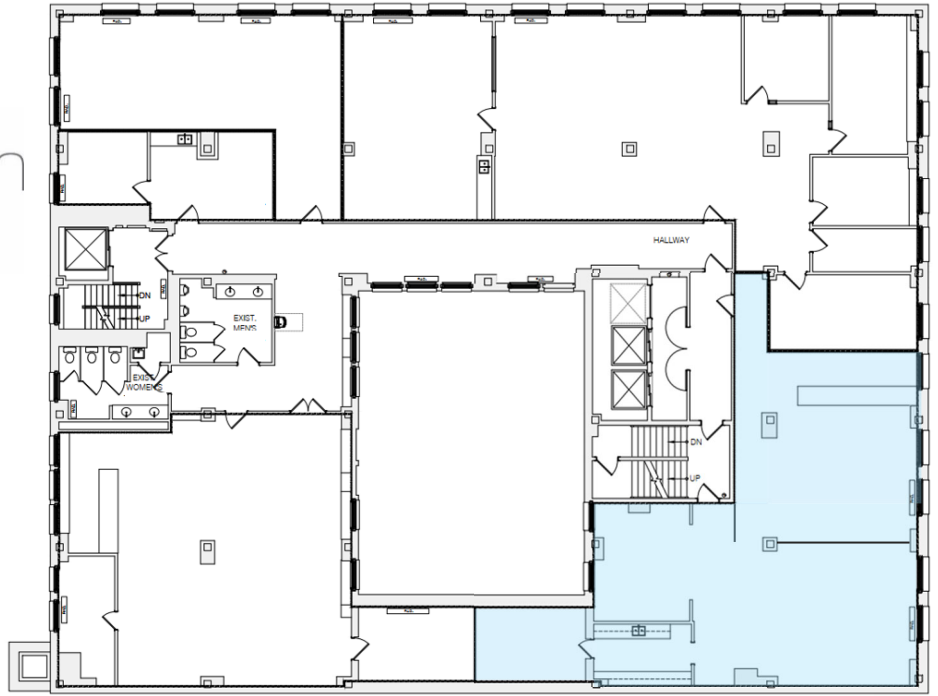

Northwestern Building

275 4th Street E
Saint Paul, MN
55101

Suite 200

2,016

Usable Square Feet

2,419

Rentable Square Feet