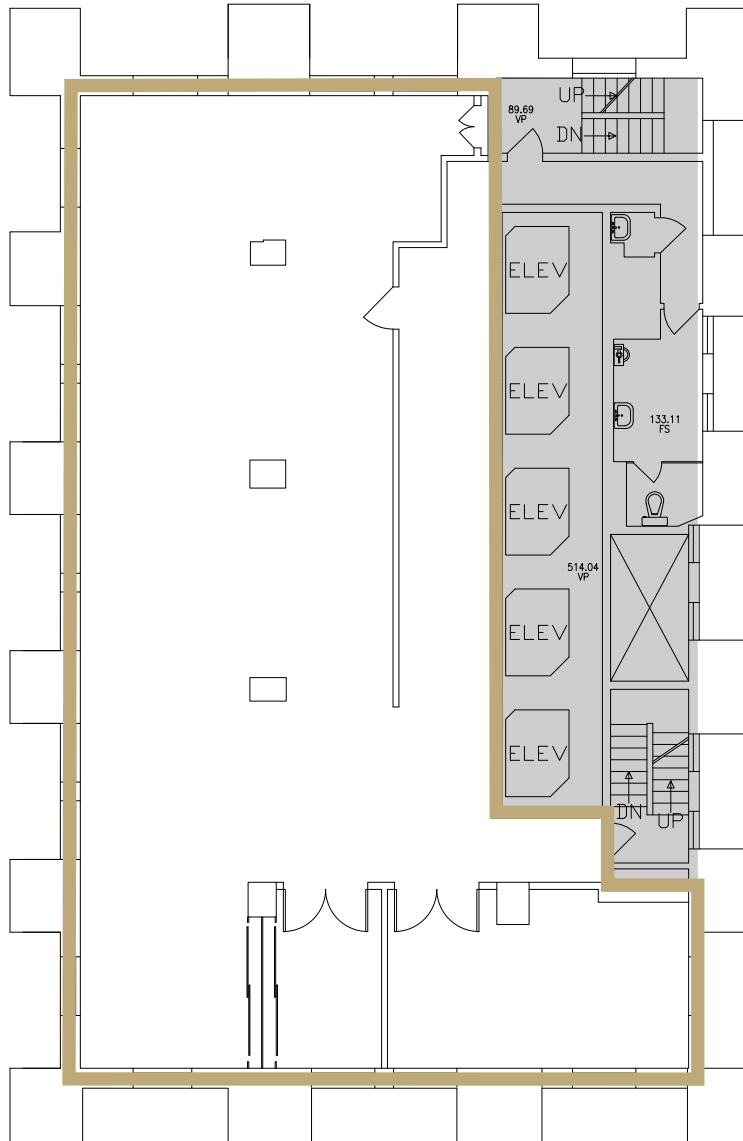

SEATTLE TOWER

1218 3RD AVENUE · SEATTLE, WA 98101

FLOOR 23

2,833 RSF

Available immediately

CLEITA HARVEY
+1 206 607 1794
cleita.harvey@jll.com

TIM JONES
+1 206 971 7011
tim.jones@jll.com