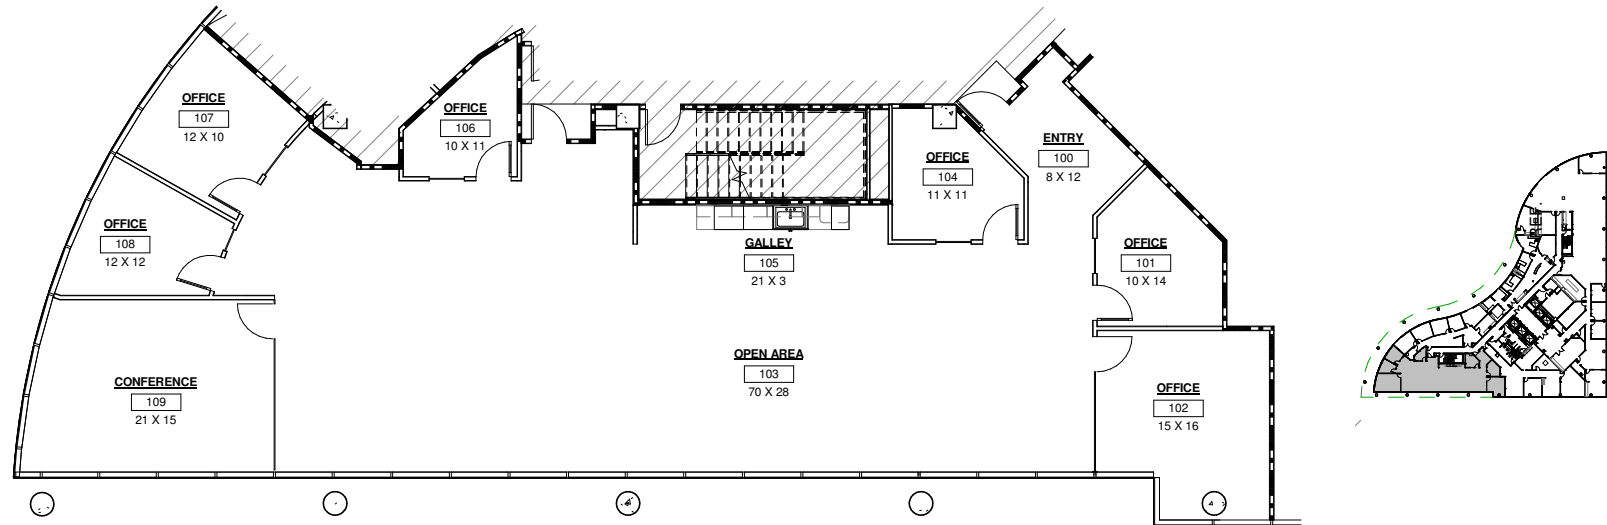

SUITE 235 | 3,520 SF

Chris Godfrey, Principal
404.865.3678
chris.godfrey@avisonyoung.com

Monica Speak, Vice President
404.454.1904
monica.speak@avisonyoung.com