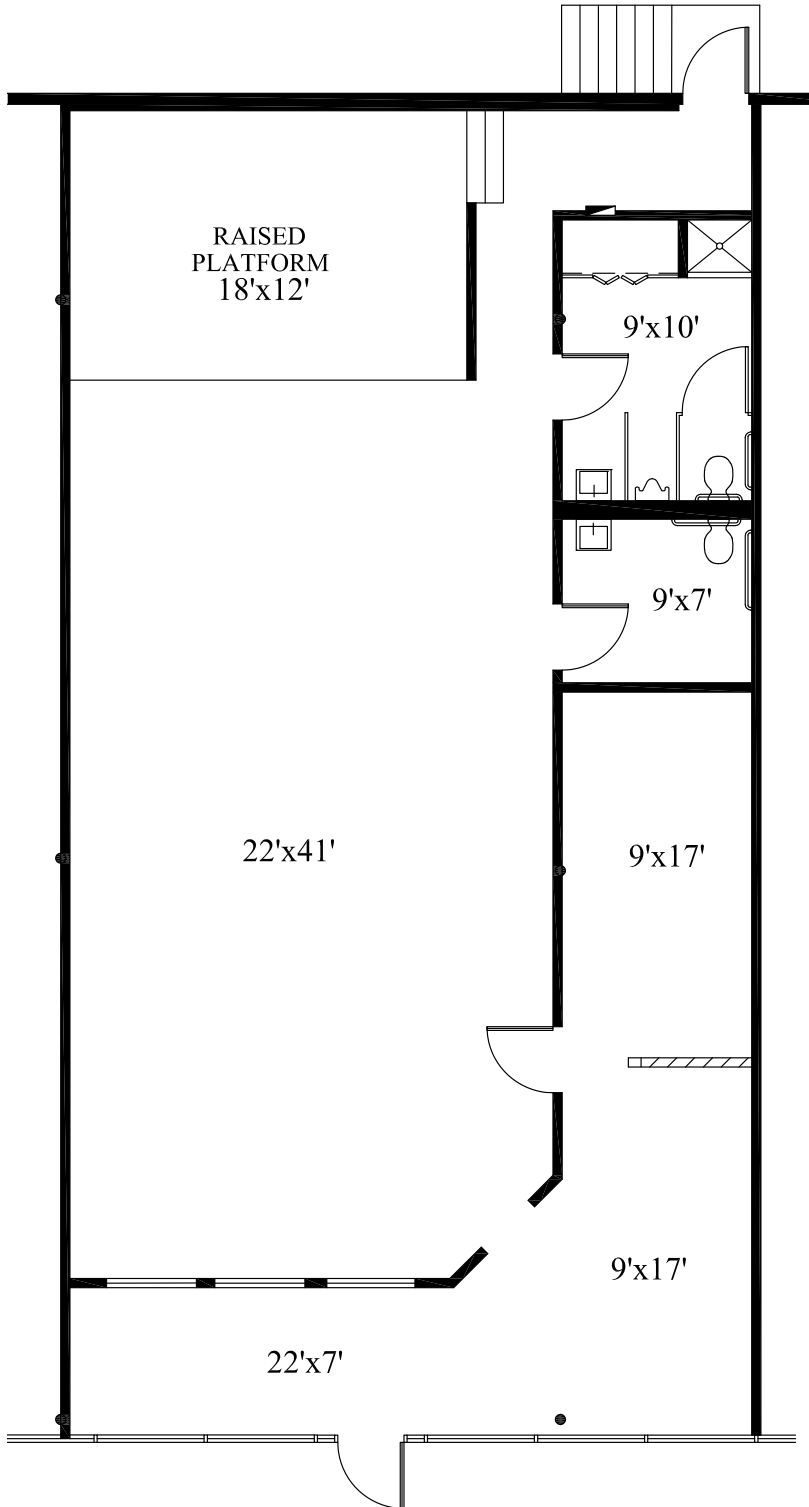

HARWOOD SHOPPING CENTER

3504 - 3516 HARWOOD ROAD, BEDFORD, TX 76021

Suite 218 - 1,892 rsf

1ST FLOOR

Richard Hitz
817.900.6523
rhitz@bradford.com

Jason Finch
972.389.9006
jfinch@bradford.com

Bradford Commercial Real Estate Services
www.bradford.com