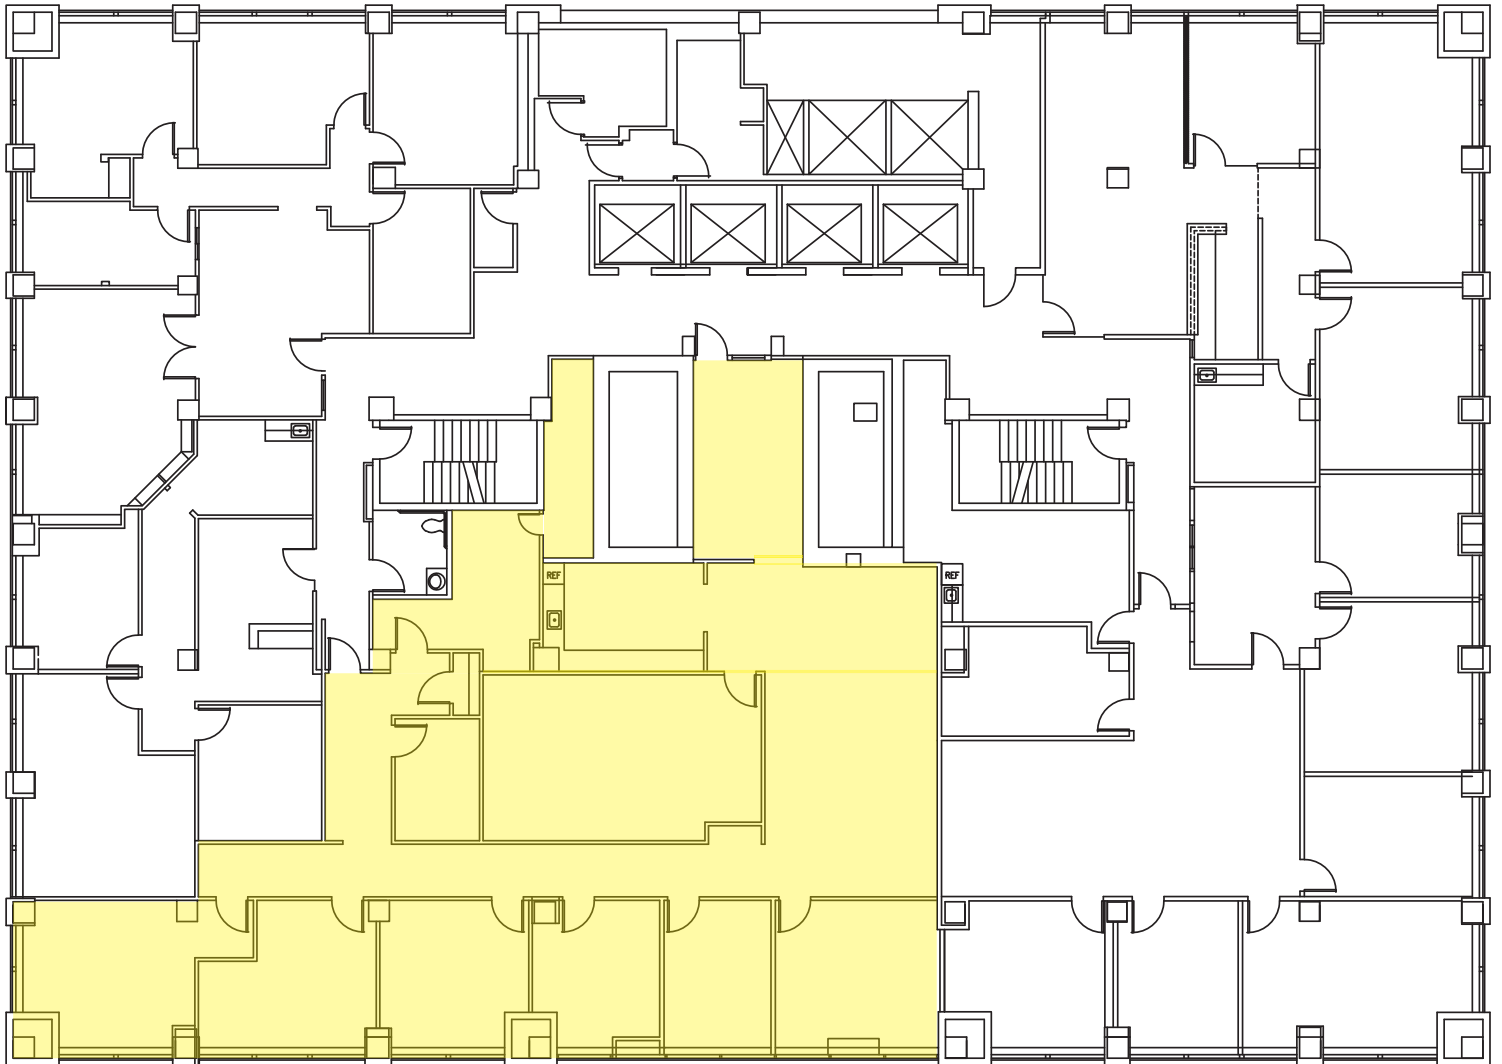

Suite 320 4,403 RSF

Call Matt Ralls at **405.842.0100**

mralls@wiginprop.com | wiginprop.com