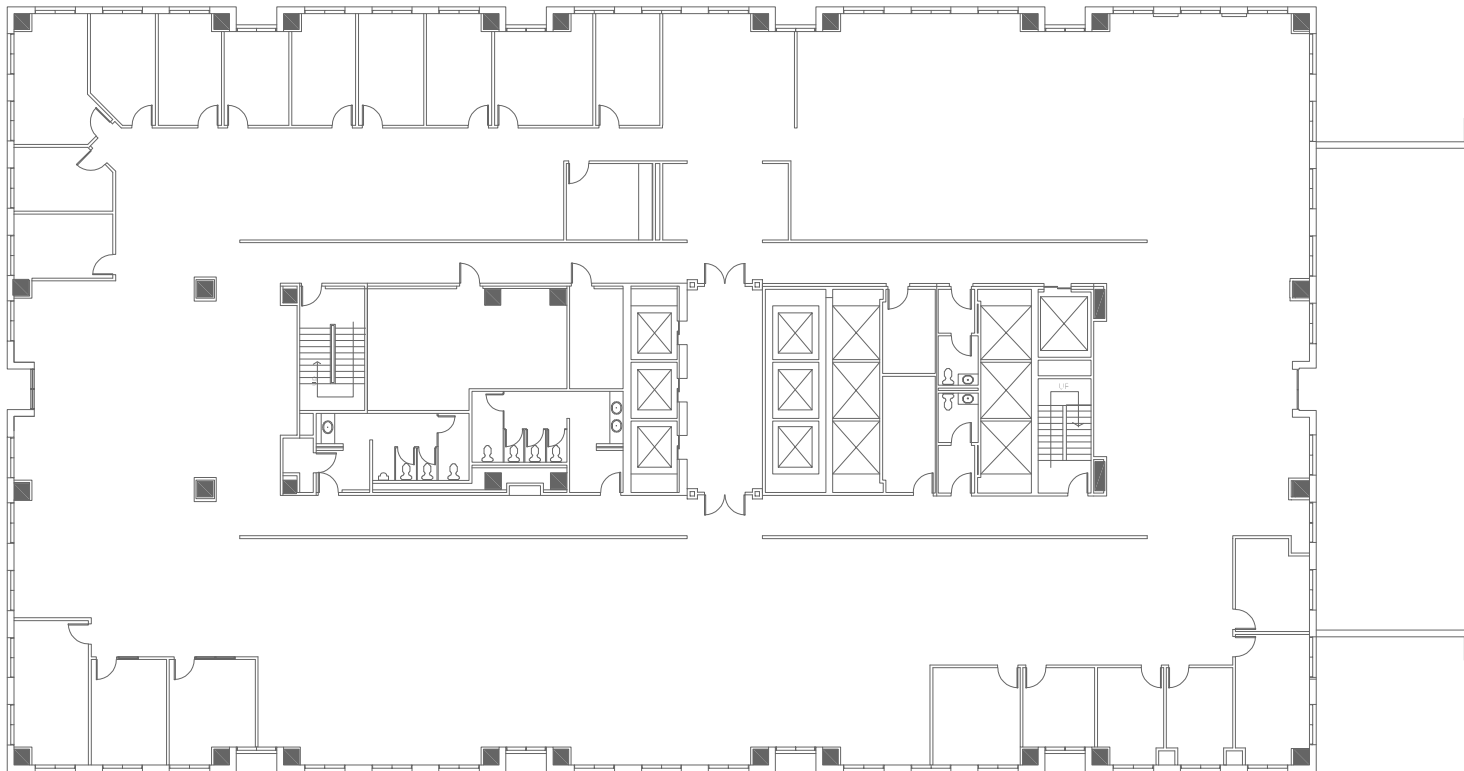

390 NORTH ORANGE
AVENUE

SUITE 900 - 20,700 RSF

390 N ORANGE AVENUE

[CLICK FOR VIDEO](#)

FOR ADDITIONAL INFORMATION

JAY DIXON

+1 407 404 5062

jay.dixon@cbre.com