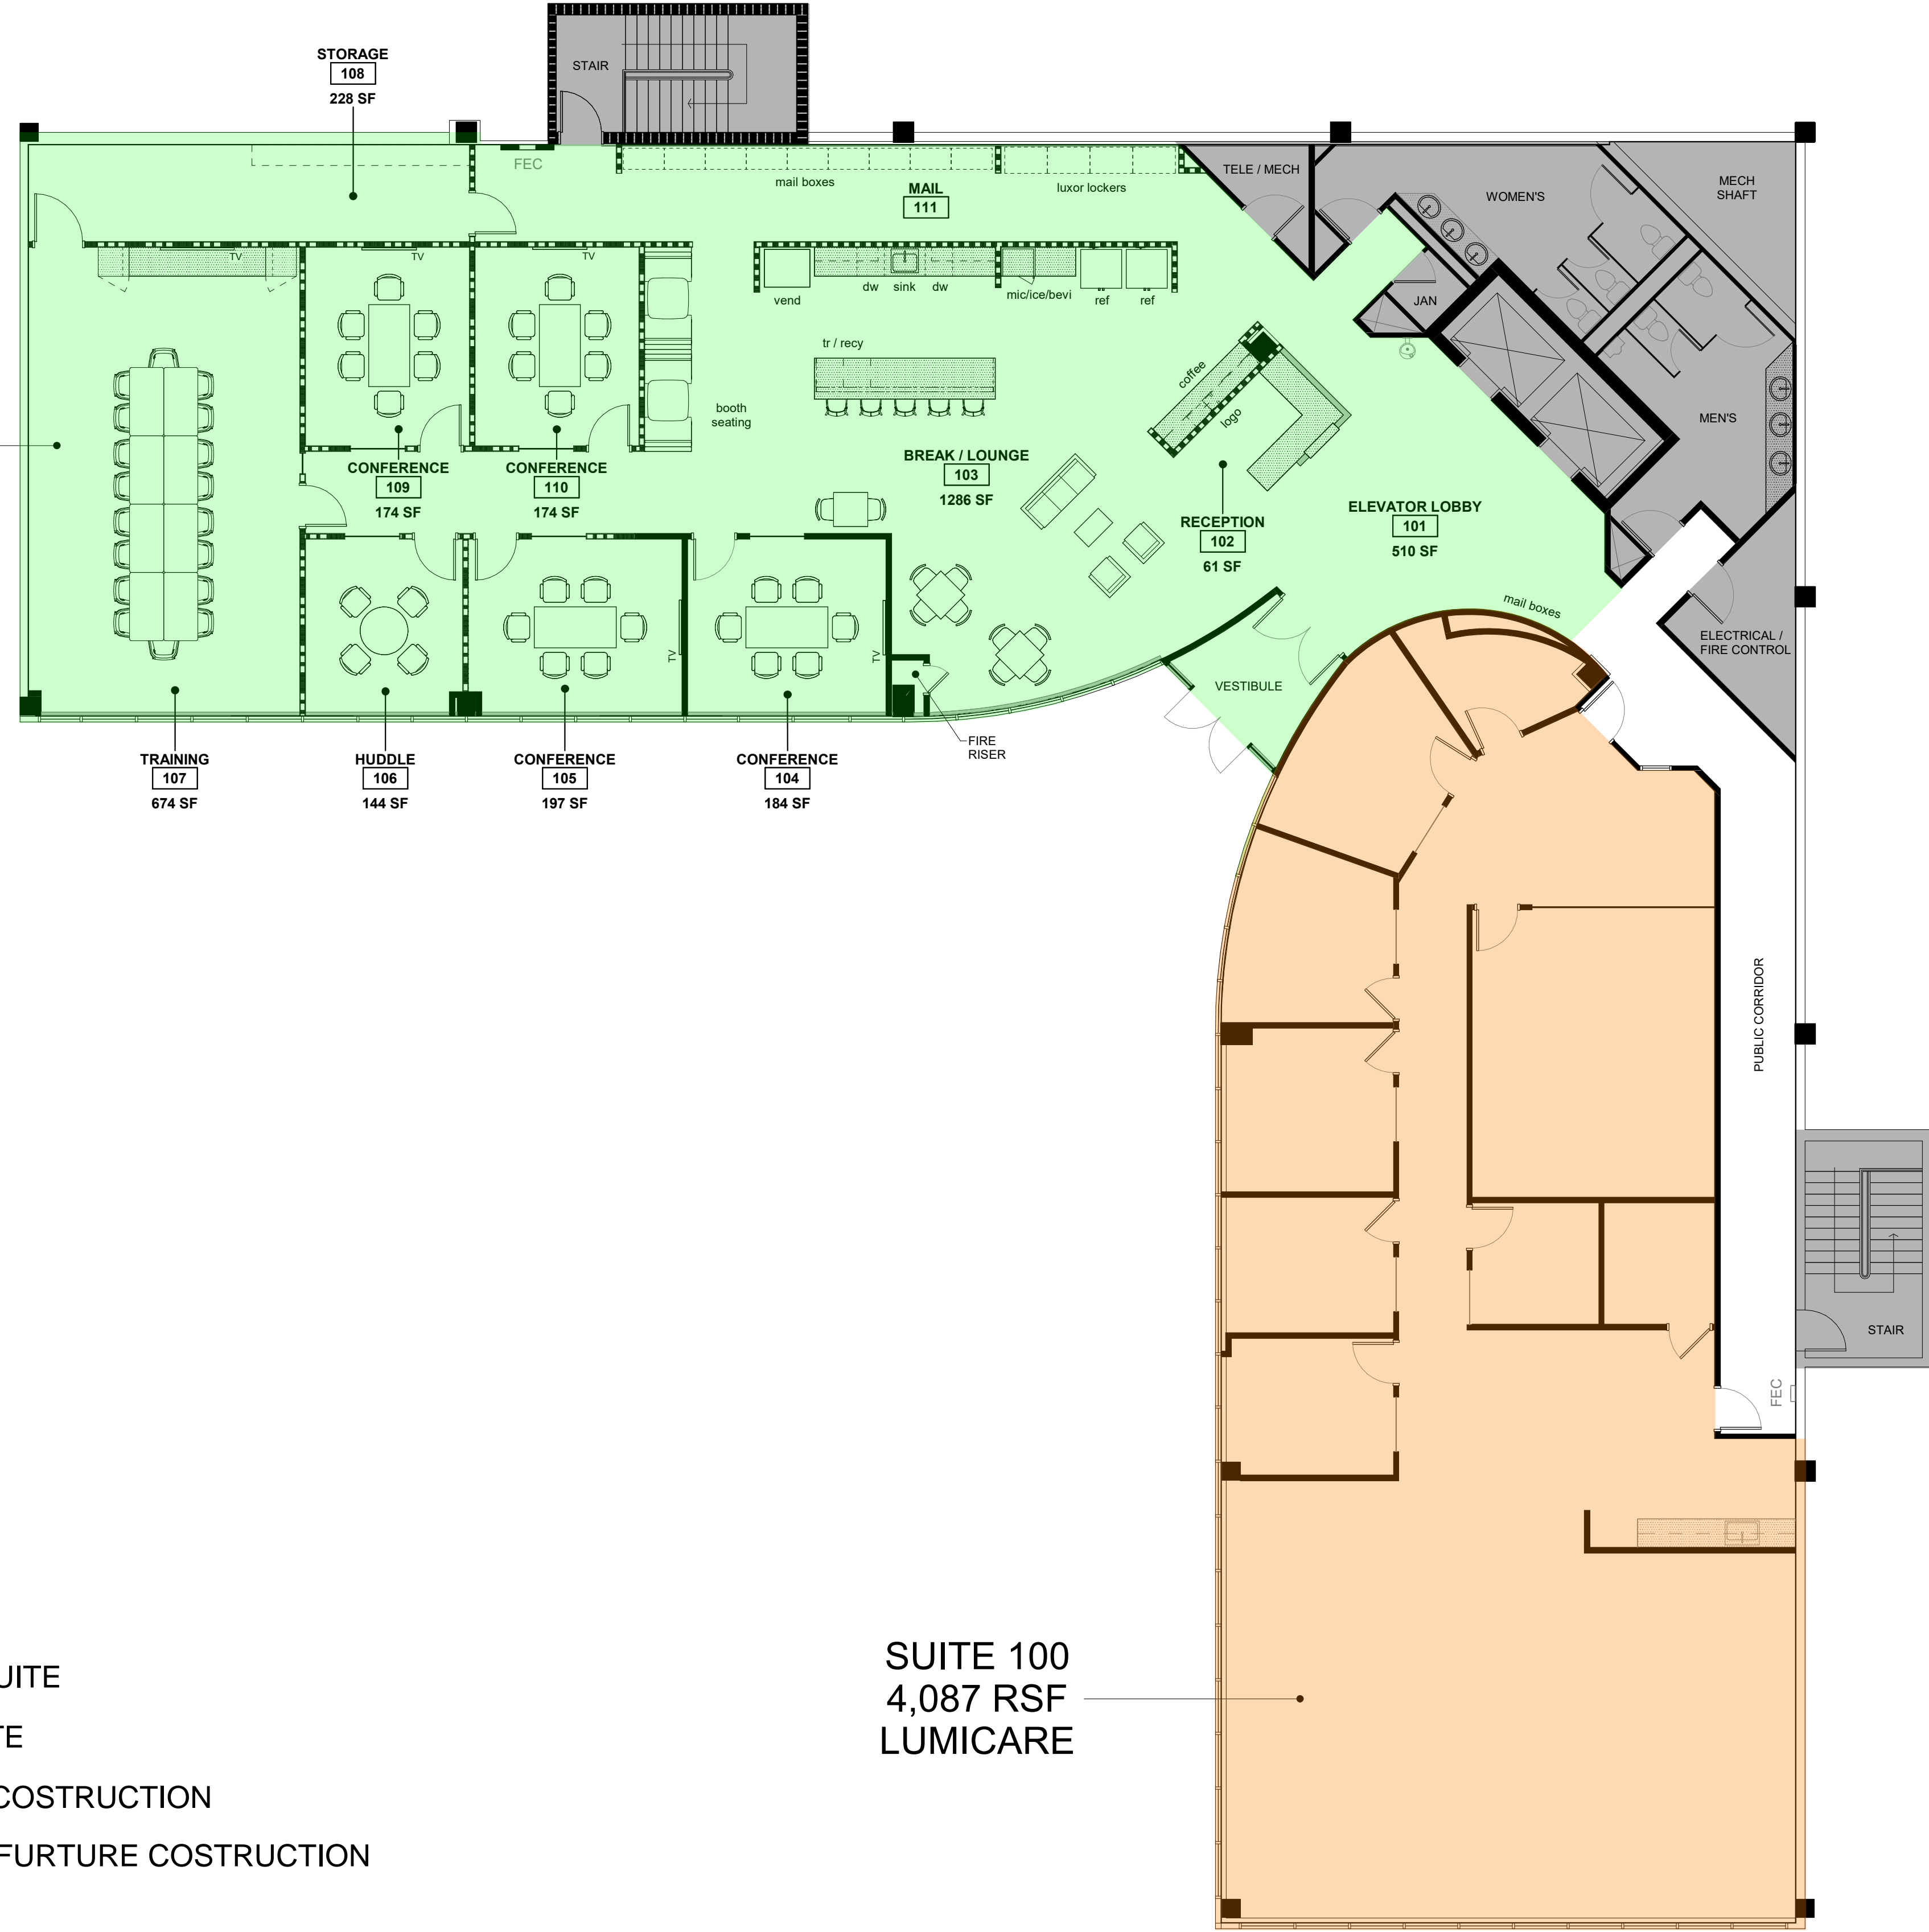

SUITE 103/105
 3,933 RSF
 WORK SIMPLE
 PHASE ONE

SUITE 100
 4,087 RSF
 LUMICARE

- OCCUPIED SUITE
- VACANT SUITE
- PHASE ONE COSTRUCTION
- PHASE TWO FUTURE COSTRUCTION

WORK SIMPLE
 SYRACUSE HILL II

FIRST FLOOR
 6041 SOUTH SYRACUSE WAY
 GREENWOOD VILLAGE, COLORADO 80111

WORK SIMPLE

SYRACUSE HILL II
SECOND FLOOR - SUITE 220
6041 SOUTH SYRACUSE WAY
GREENWOOD VILLAGE, COLORADO 80111

- OCCUPIED SUITE
- VACANT SUITE
- PHASE ONE COSTRUCTION
- PHASE TWO FUTURE COSTRUCTION