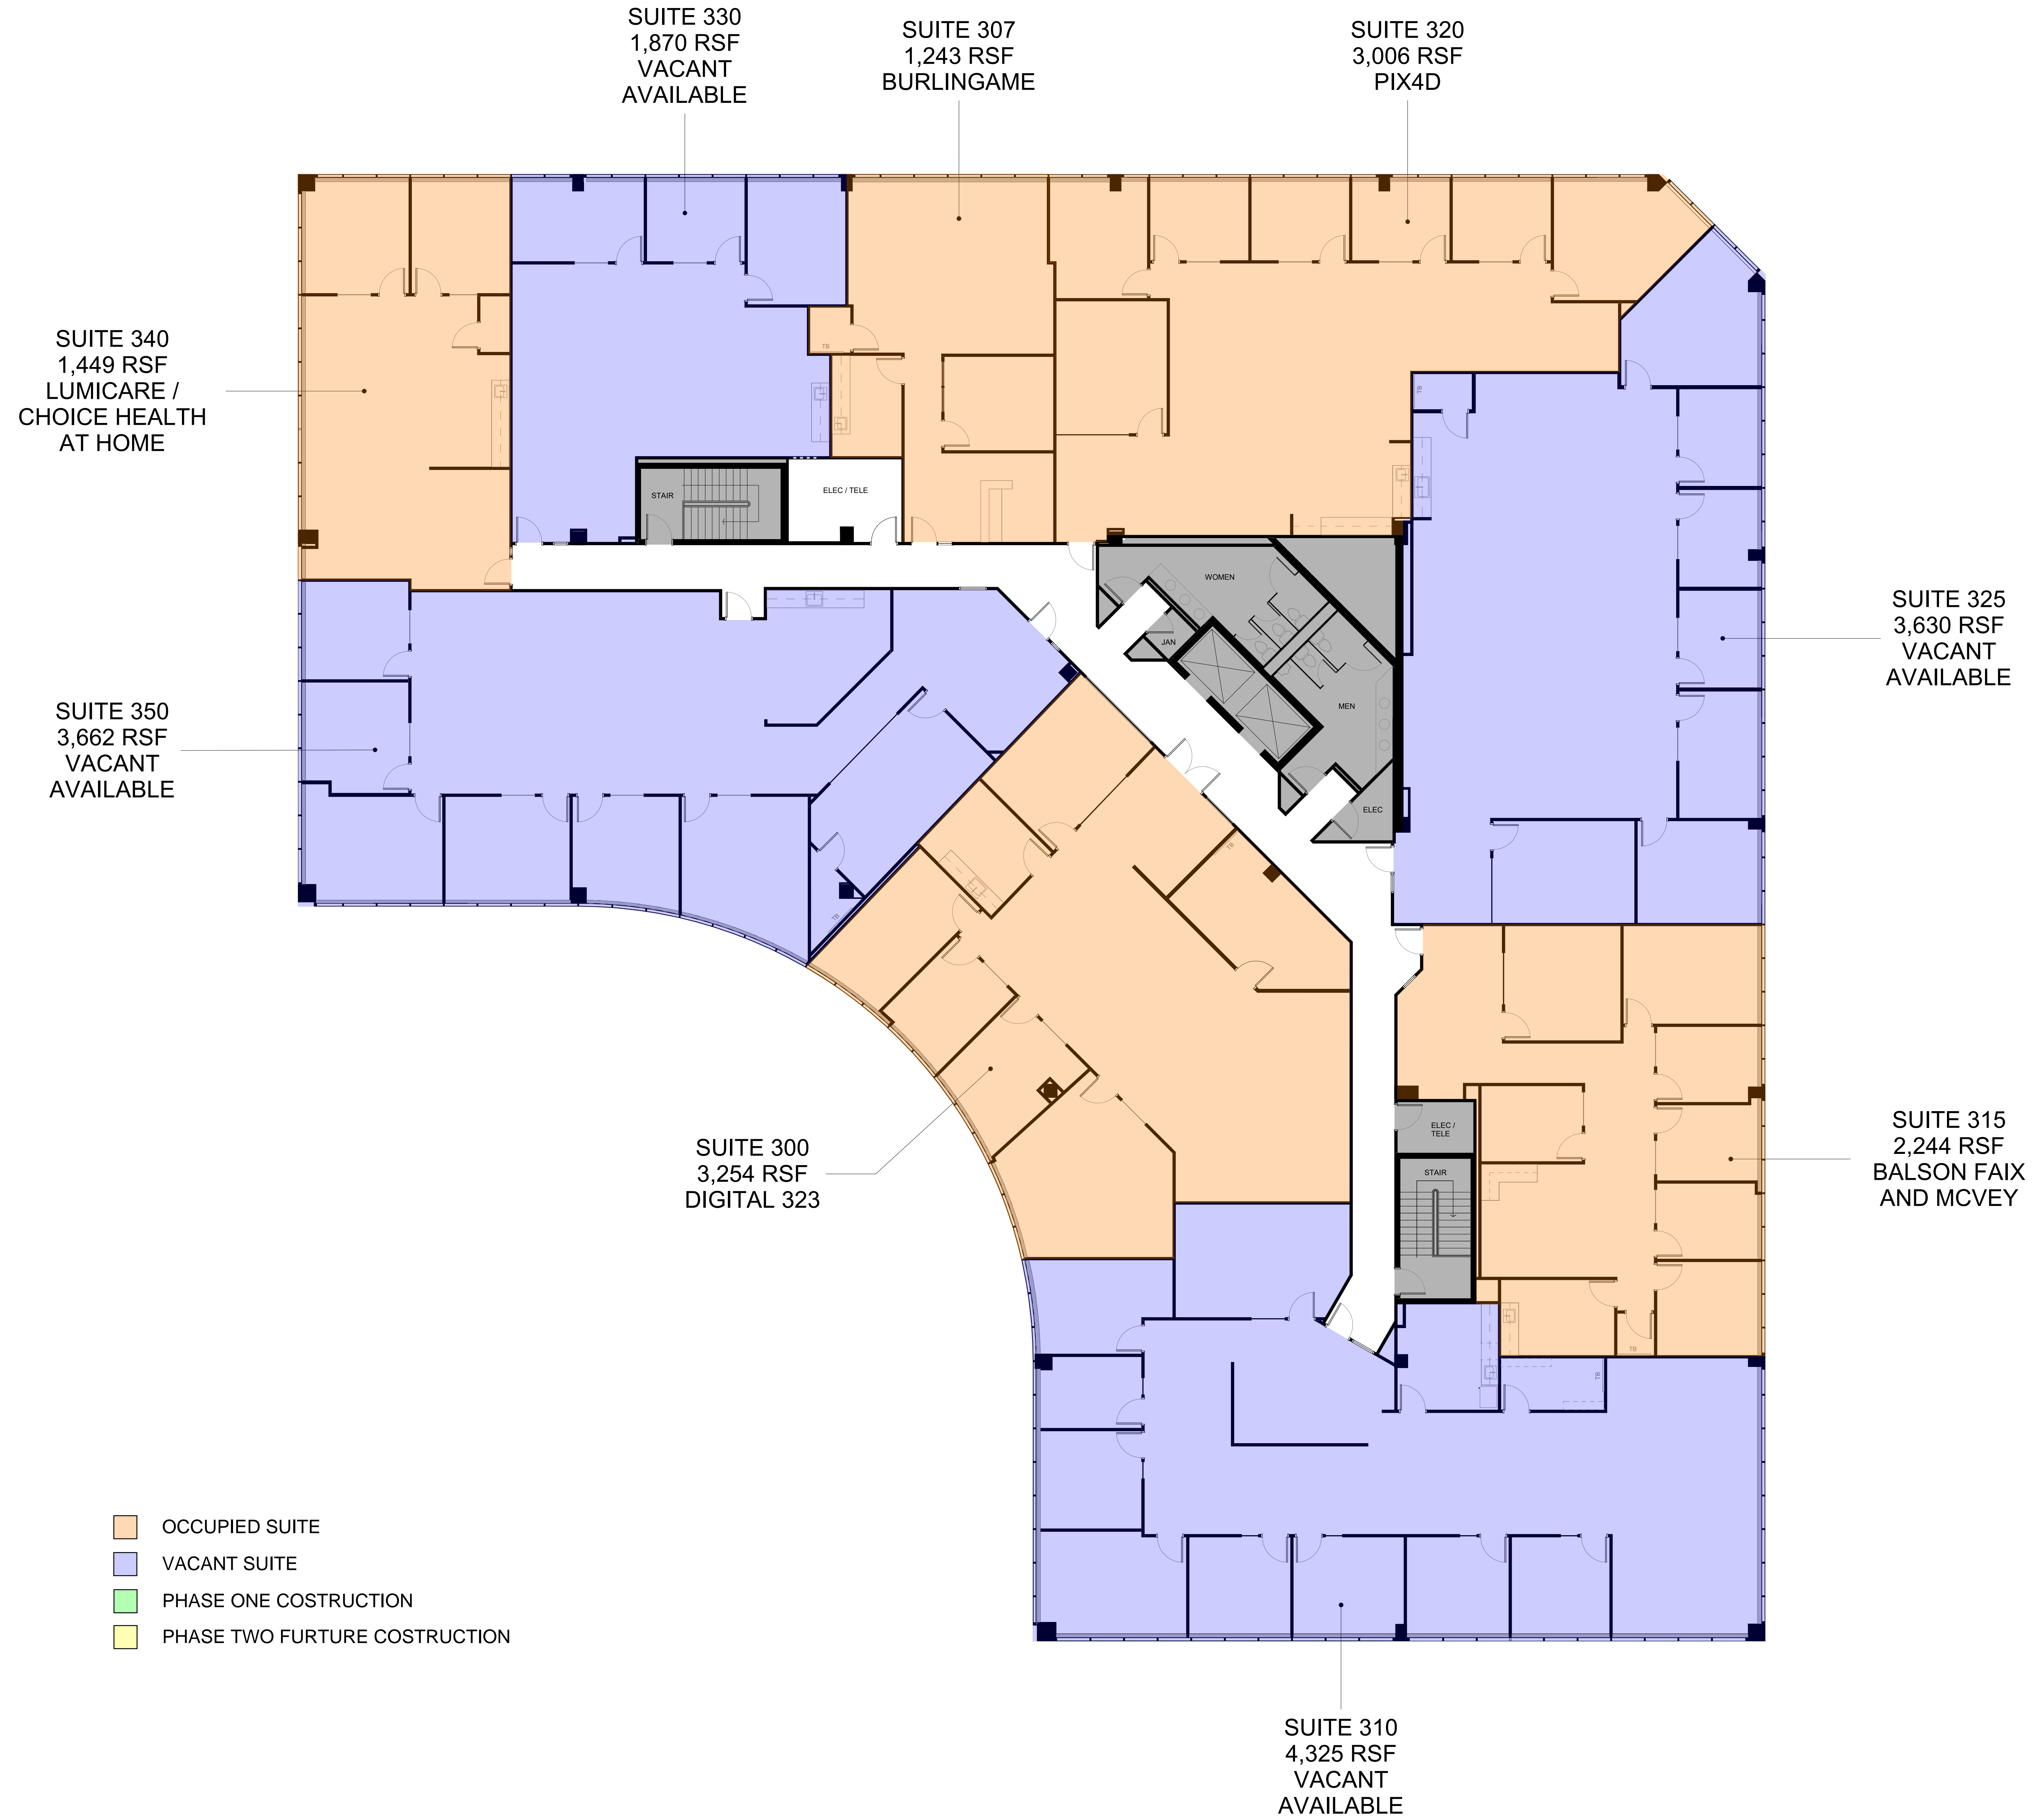

SUITE 103/105
 3,933 RSF
 WORK SIMPLE
 PHASE ONE

SUITE 100
 4,087 RSF
 LUMICARE

- OCCUPIED SUITE
- VACANT SUITE
- PHASE ONE COSTRUCTION
- PHASE TWO FUTURE COSTRUCTION

WORK SIMPLE
 SYRACUSE HILL II

FIRST FLOOR
 6041 SOUTH SYRACUSE WAY
 GREENWOOD VILLAGE, COLORADO 80111

WORK SIMPLE

SYRACUSE HILL II
SECOND FLOOR - SUITE 220
6041 SOUTH SYRACUSE WAY
GREENWOOD VILLAGE, COLORADO 80111

- OCCUPIED SUITE
- VACANT SUITE
- PHASE ONE COSTRUCTION
- PHASE TWO FUTURE COSTRUCTION