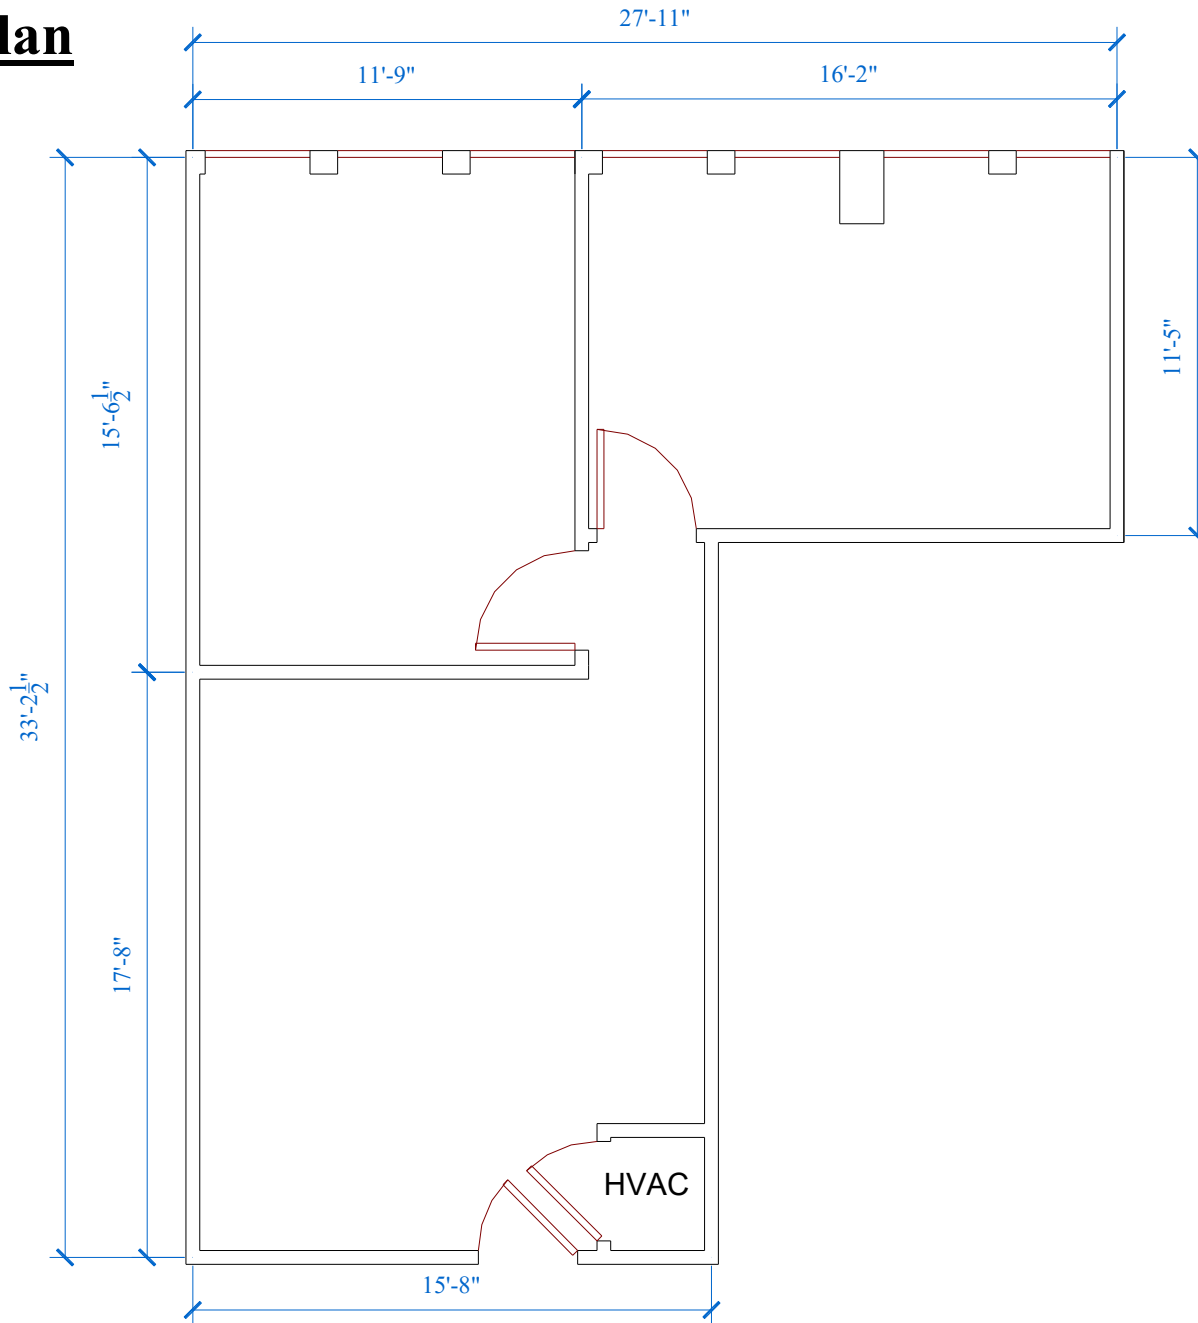

Suite 602-Floor Plan

Leasing Information: Sasha David Rahban
310.963.9680
sasha@saravitaproperties.com

Building Address: Sun America Building
10801 National Boulevard
Los Angeles, CA 90064

Floor: 6th
Suite #: 602
RSF: ±900