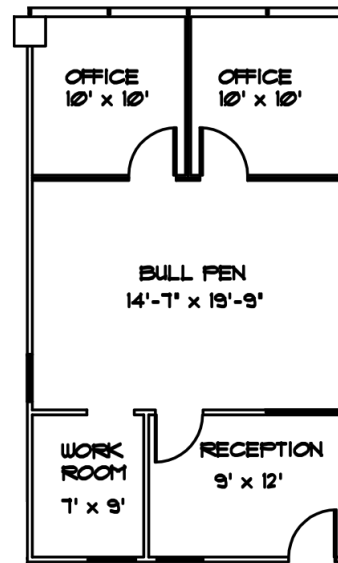

FOR LEASE | OFFICE | 2550 GRAY FALLS DRIVE

 SUITE 440  
815 Square Feet

MATT EASTERLING  
713.325.4112  
measterling@landparkco.com

JACOB SUMMERS  
832.790.4200  
jsummers@landparkco.com