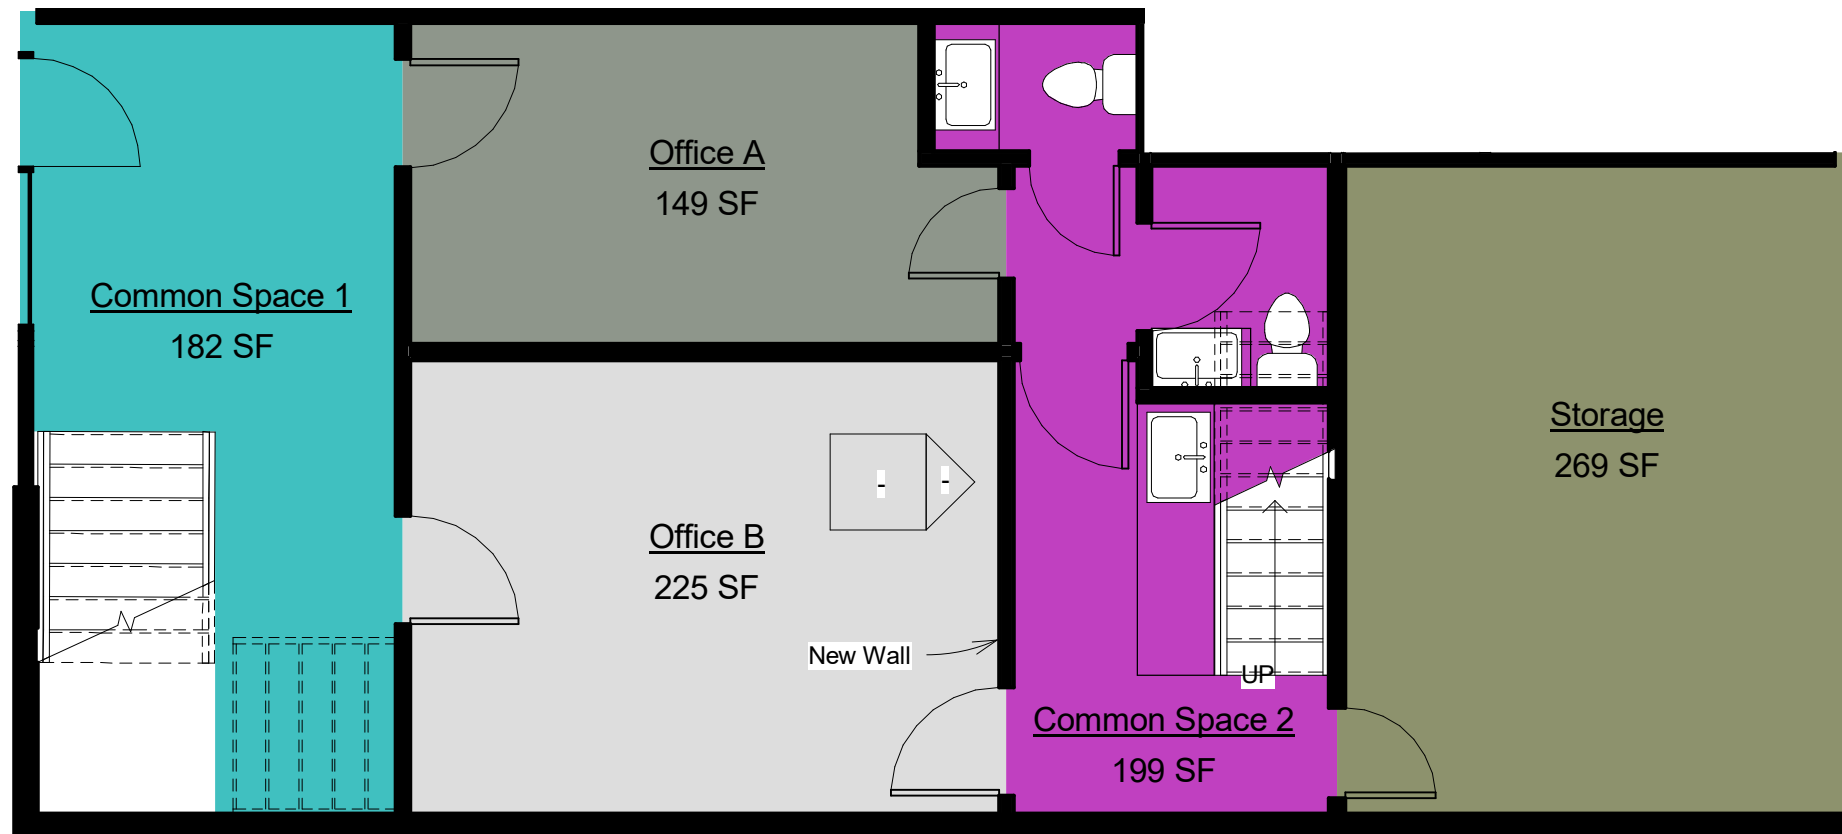

Area Schedule (Rentable)		
Level	Name	Area (SF)
Level 1	Common Space 1	182 SF
Level 1	Storage	269 SF
Level 1	Office B	225 SF
Level 1	Office A	149 SF
Level 1	Common Space 2	199 SF
Level 2	Office C	660 SF
Level 2	Common Space 3	96 SF

**TOTAL 1,780 SF**

② Level 2  
3/16" = 1'-0"

Rentable Area Legend

- Common Space 3
- Office C

① Level 1  
3/16" = 1'-0"

Rentable Area Legend

- Common Space 1
- Common Space 2
- Office A
- Office B
- Storage