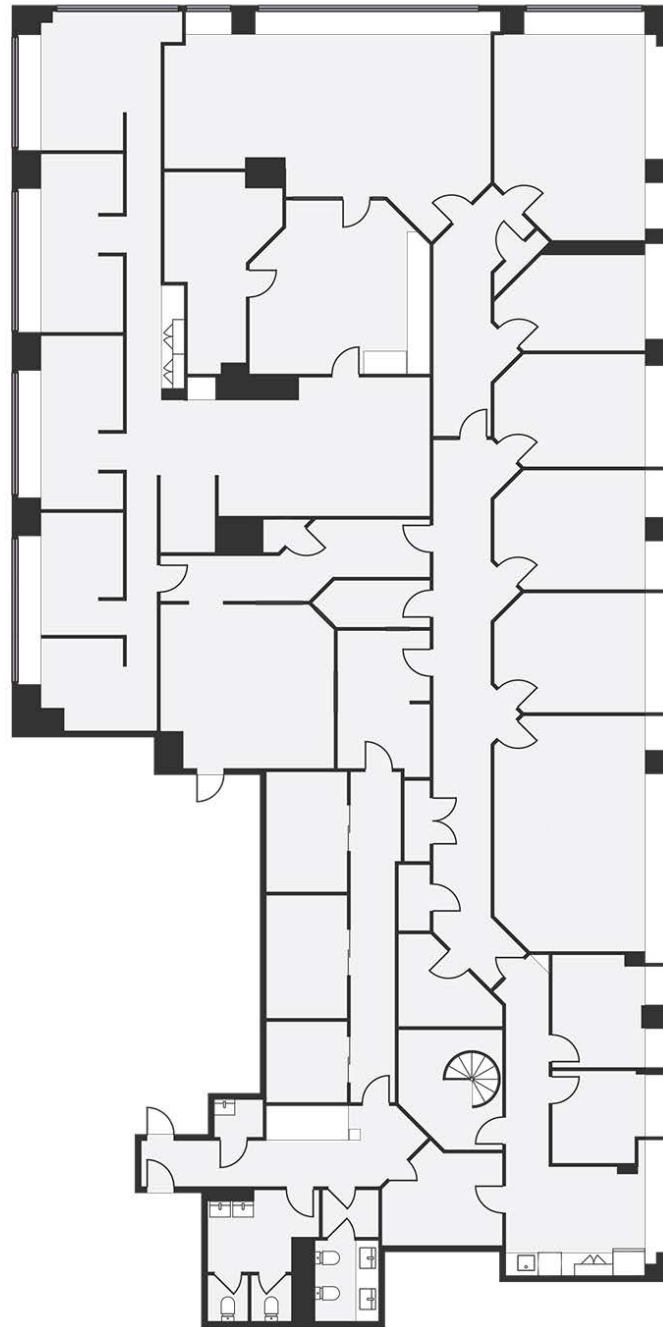

# 529 FIFTH AVENUE

NE Corner of 44th Street

MIDTOWN EAST  
MANHATTAN | NY

**LOCATION**

NE Corner of 44th Street

**SPACE**

20th Floor: 6,960 RSF

19th Floor: 1,364 RSF

**TERM**

Through Jan 2031

**POSSESSION**

Arranged

**RENT**

Upon Request

**PROPERTY DESCRIPTION**

- Duplex penthouse sublease includes entire 20th floor
- Located one block from Grand Central Station
- Tenants-only amenity center offers work lounge with expansive outdoor terrace and yoga/wellness studio

**SUBWAY LINES**

**20TH FLOOR**

**19TH FLOOR**

## INTERIOR