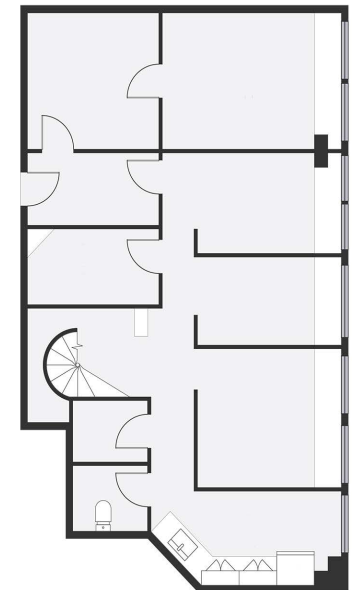

# 529 FIFTH AVENUE

NE Corner of 44th Street

MIDTOWN EAST  
MANHATTAN | NY

**LOCATION**

NE Corner of 44th Street

**SPACE**

20th Floor: 6,960 RSF

19th Floor: 1,364 RSF

**TERM**

Through Jan 2031

**POSSESSION**

Arranged

**RENT**

Upon Request

**PROPERTY DESCRIPTION**

- Duplex penthouse sublease includes entire 20th floor
- Located one block from Grand Central Station
- Tenants-only amenity center offers work lounge with expansive outdoor terrace and yoga/wellness studio

**SUBWAY LINES**

**20TH FLOOR**

**19TH FLOOR**

## INTERIOR