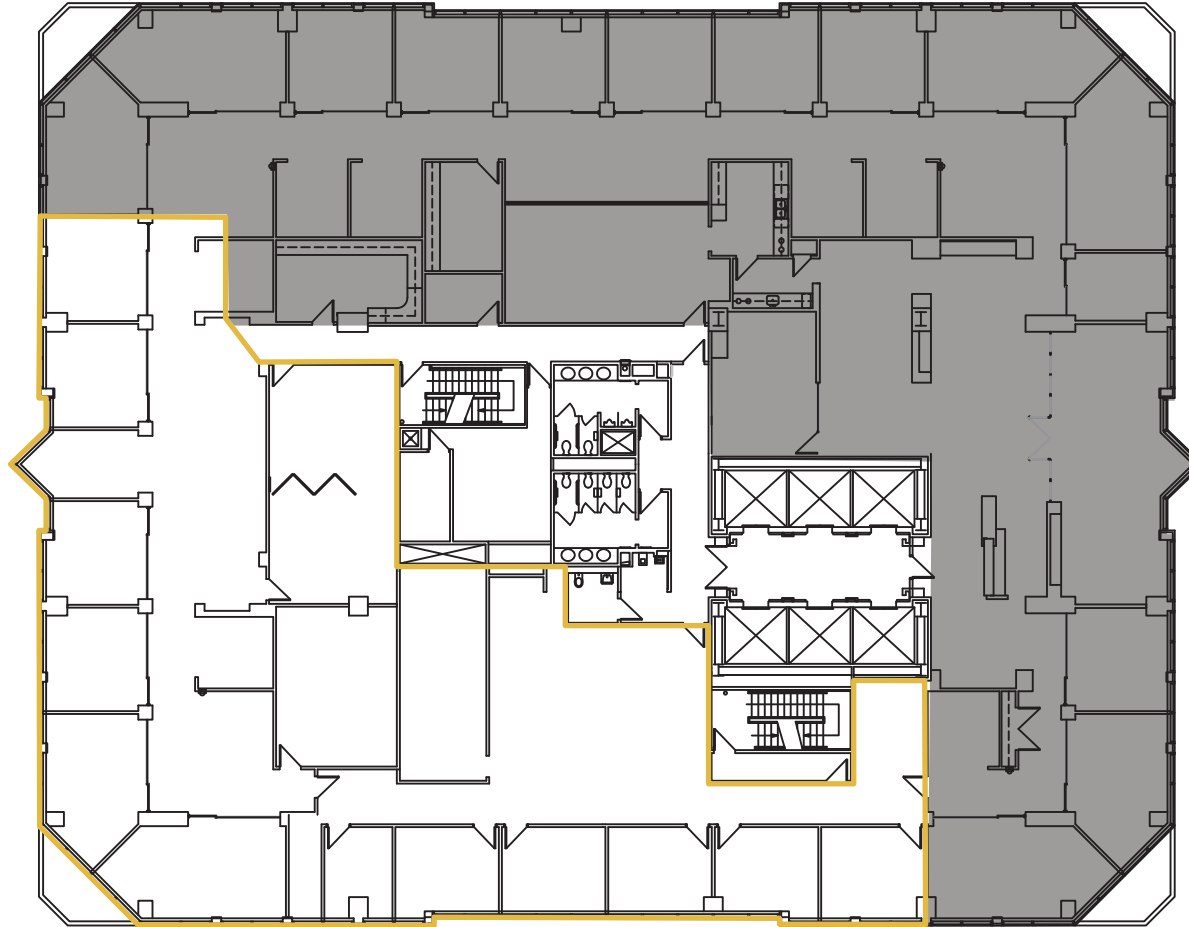

1201 WALNUT

Kansas City, MO 64105

 = VACANT

Suite 2050
8,285 RSF

4th Floor

SCALE: 1/32" = 1'-0"

THE SKYLINE COLLECTION