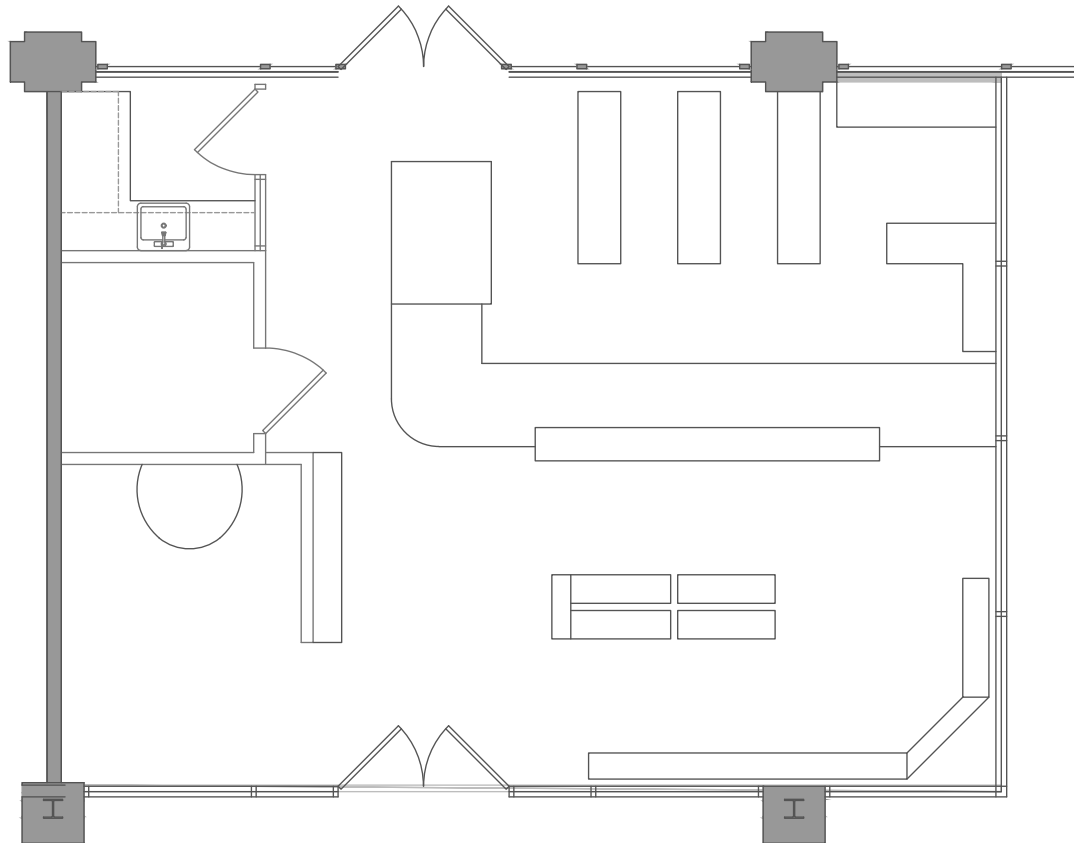

COVER

400 Newport Center Drive

AVAILABILITY

SUITE	SIZE	AVAILABLE	FLOOR PLAN
106	994 SF	Available in 90 Days	
210	1,408 SF	Now	
401	3,179 SF	Now	

 [CLICK TO VIEW FLOOR PLANS](#)

SUITE 106

994 SF

SUITE 210

1,408 SF

SUITE 401

3,179 SF