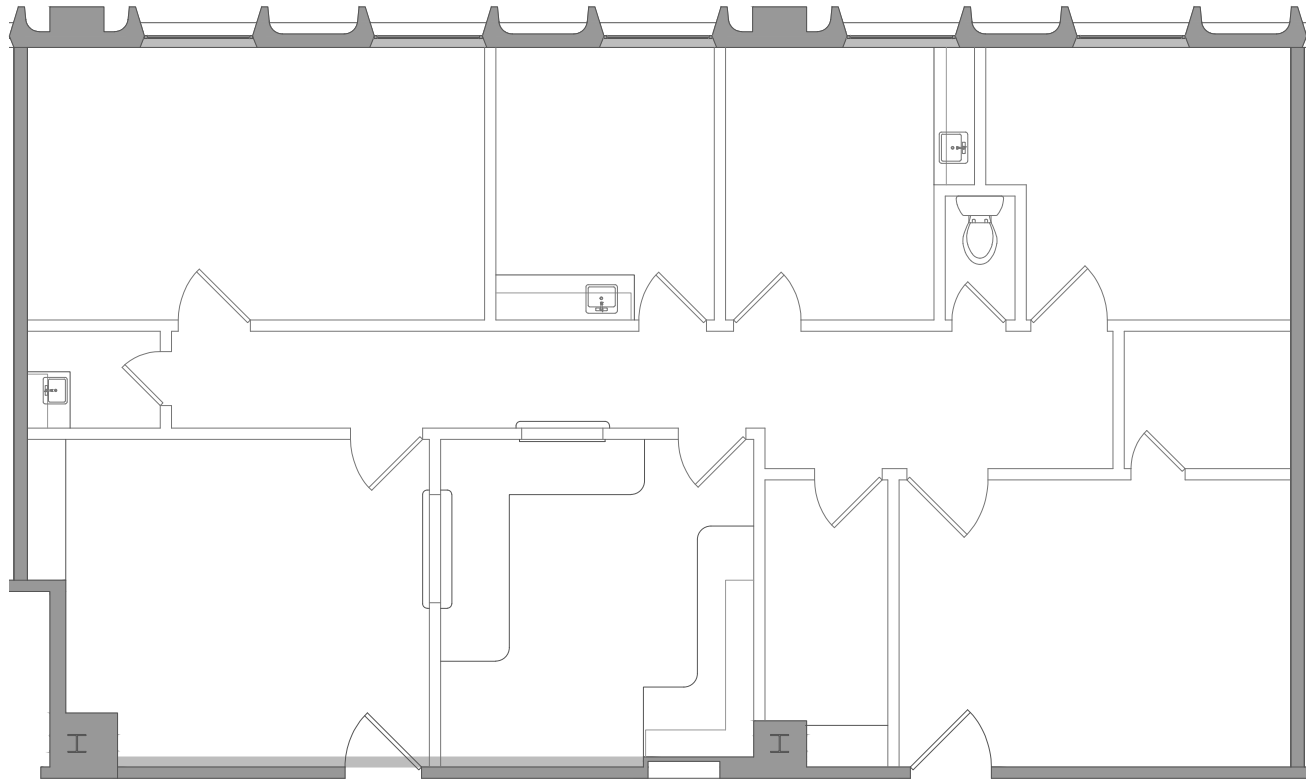

COVER

400 Newport Center Drive

AVAILABILITY

SUITE	SIZE	AVAILABLE	FLOOR PLAN
106	994 SF	Available in 90 Days	
210	1,408 SF	Now	
401	3,179 SF	Now	

 [CLICK TO VIEW FLOOR PLANS](#)

SUITE 106

994 SF

SUITE 210

1,408 SF

SUITE 401

3,179 SF