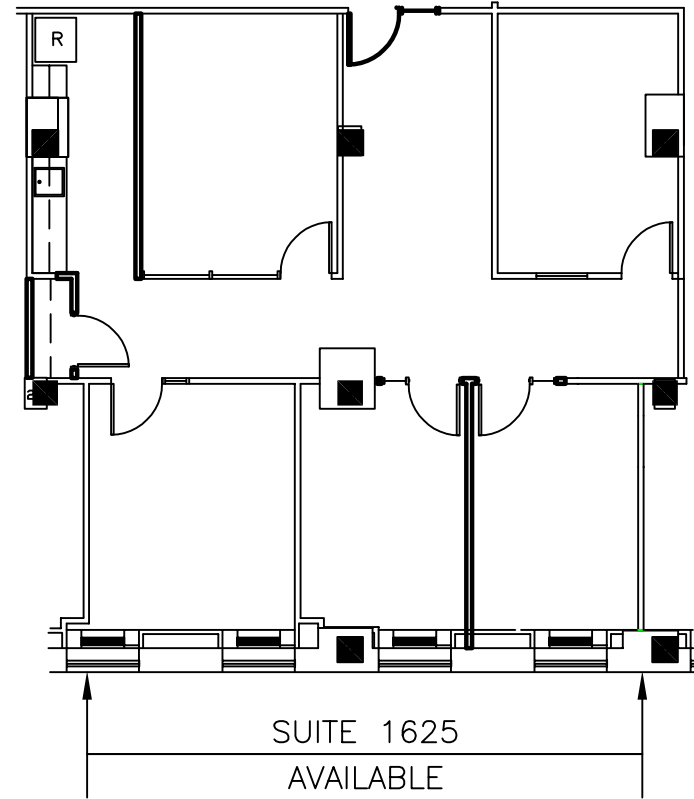

PLAN
NORTH

SUITE 1625
AVAILABLE
1,691 NRA

DATE: 10.09.2025

1001 MCKINNEY

SIXTEENTH FLOOR

20,001 NRA

For Leasing Information:

CBRE