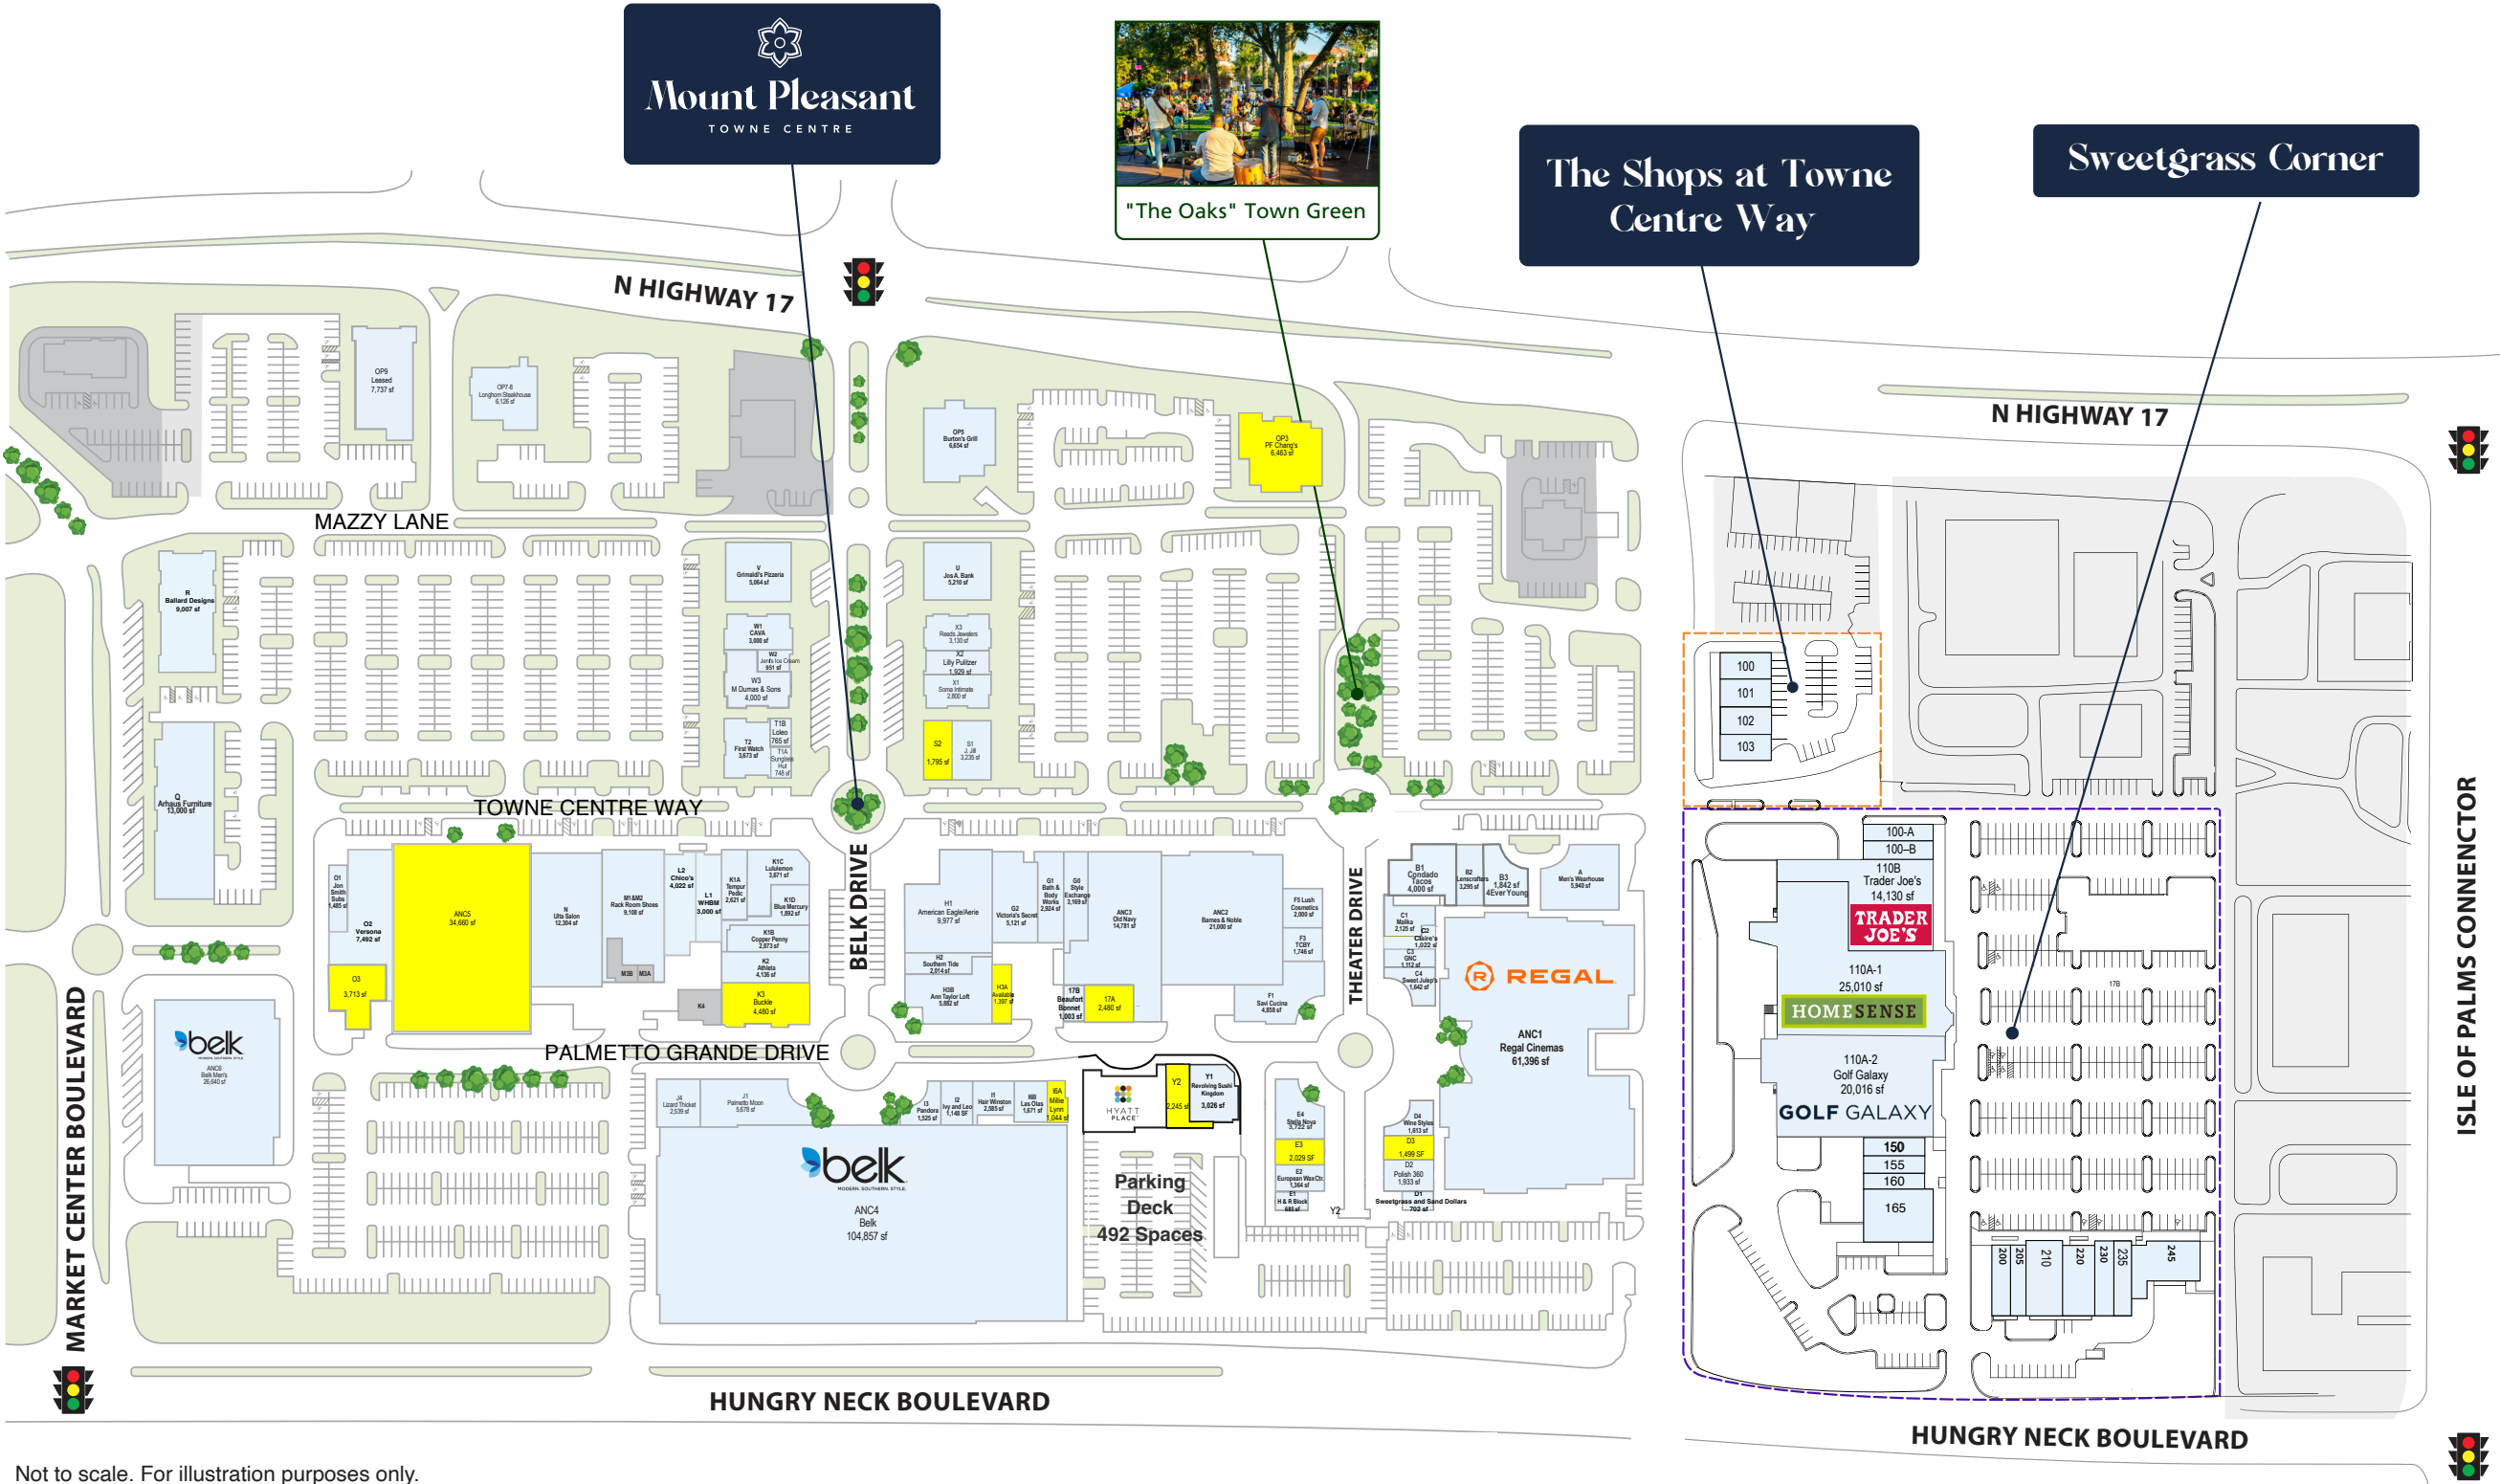

**Mount Pleasant**  
TOWNE CENTRE

**The Shops at Towne Centre Way**

**Sweetgrass Corner**

**SHOPS AT TOWNE CENTRE WAY**

Suite	Tenant	Area (SF)
100	Vanity Salon	1,716
101	Happy Nail Spa	1,810
102	Local Infusion	2,189
103	Marble Slab Creamery	1,339

**SWEETGRASS CORNER**

Suite	Tenant	Area (SF)
100-A	Mario's Peruvian Chicken	1,245
100-B	Egan's Spirits	1,955
110A-2	Golf Galaxy	20,016
110A-1	Home Sense	25,010
110B	Trader Joe's	13,905
150	Just Love Coffee	1,400
155	Sweetgrass Chiropractic	1,400
160	The Great Wall	1,400
165	Takumi, LLC	4,800
200	Marco's Pizza	1,600
205	Long Nails	1,600
210	Burn Bootcamp	3,434
220	ATI Physical Therapy	3,200
230	The Foot Store	1,700
235	Floyd's 99 Barbershop	1,751
245	Charleston Sports Pub	3,900

Not to scale. For illustration purposes only.