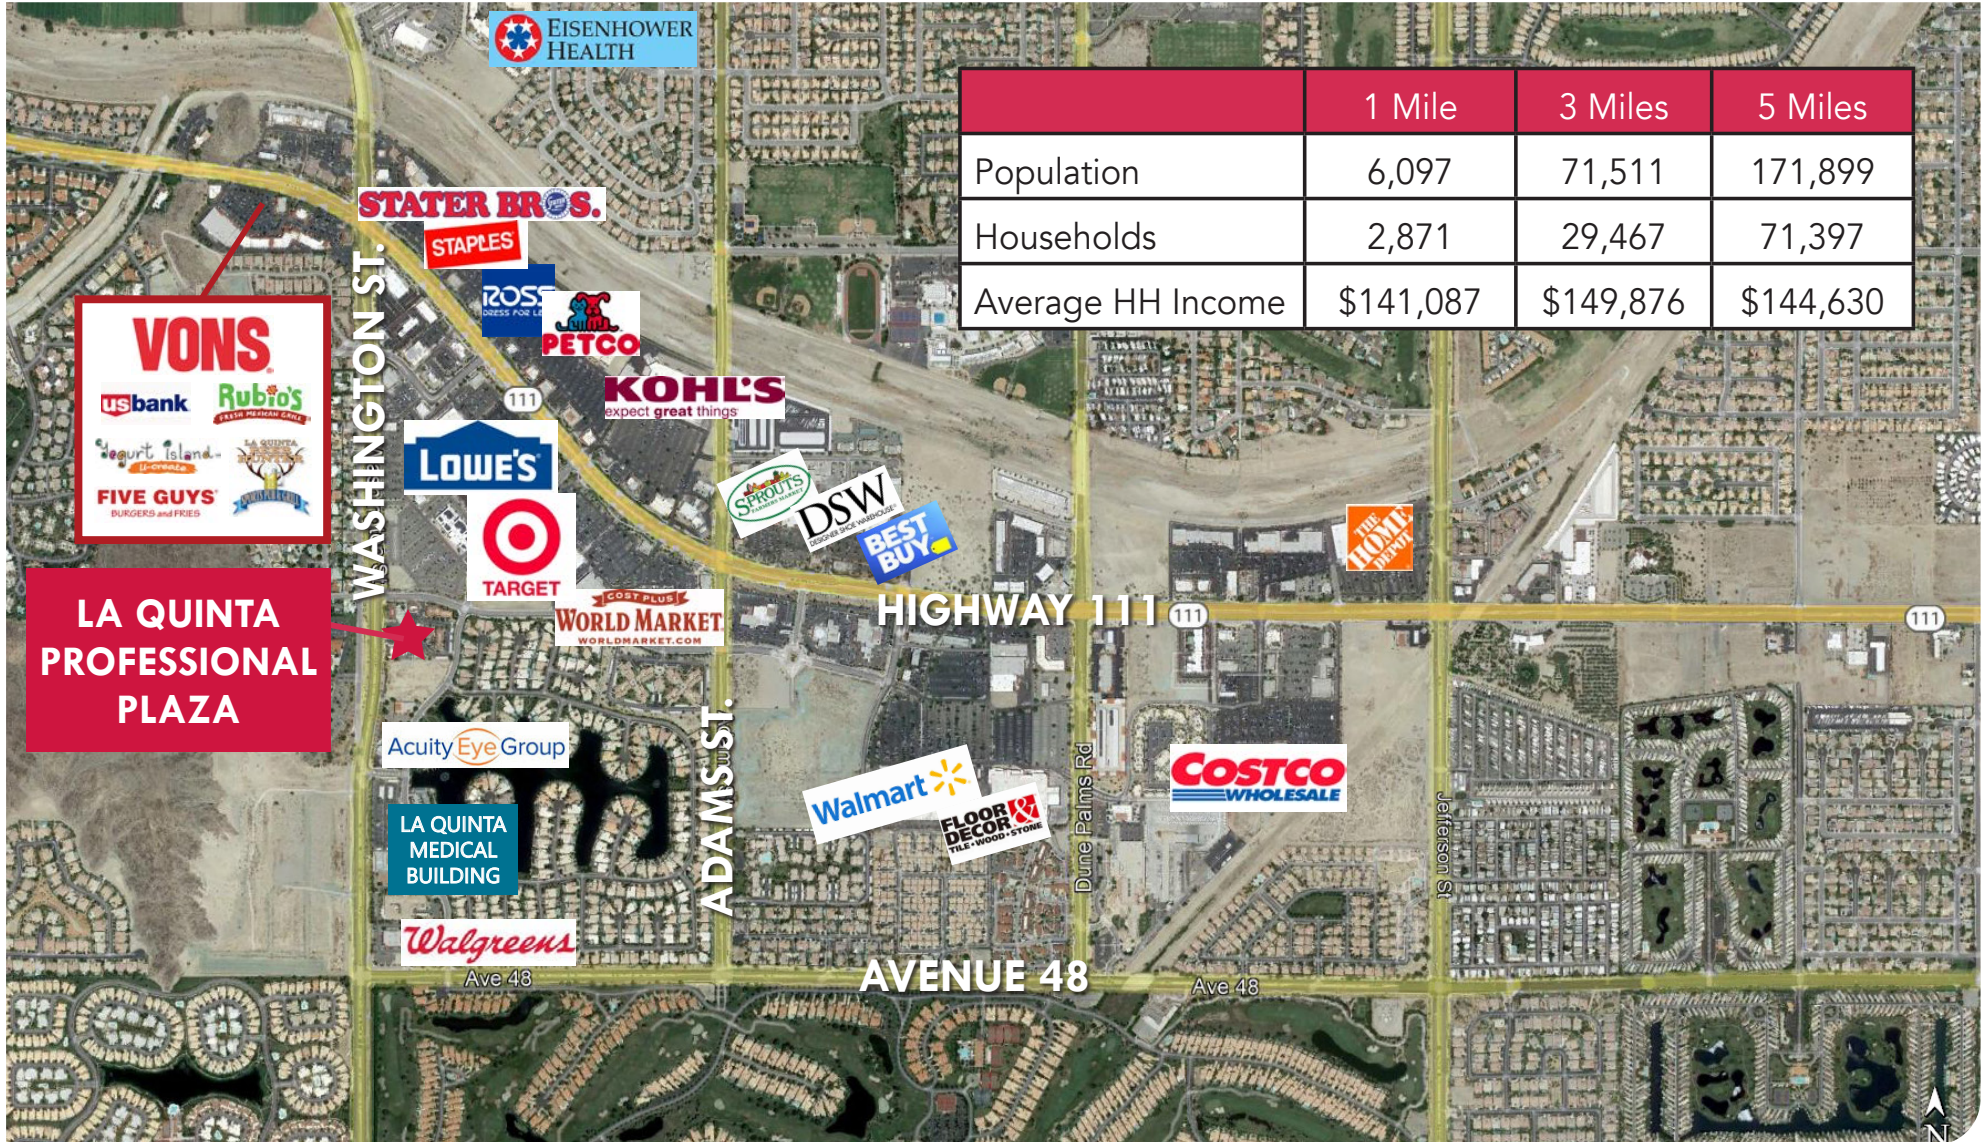

LA QUINTA PROFESSIONAL PLAZA

± 2,730 SF OFFICE SUITE FOR LEASE
47-100 WASHINGTON ST | LA QUINTA, CA