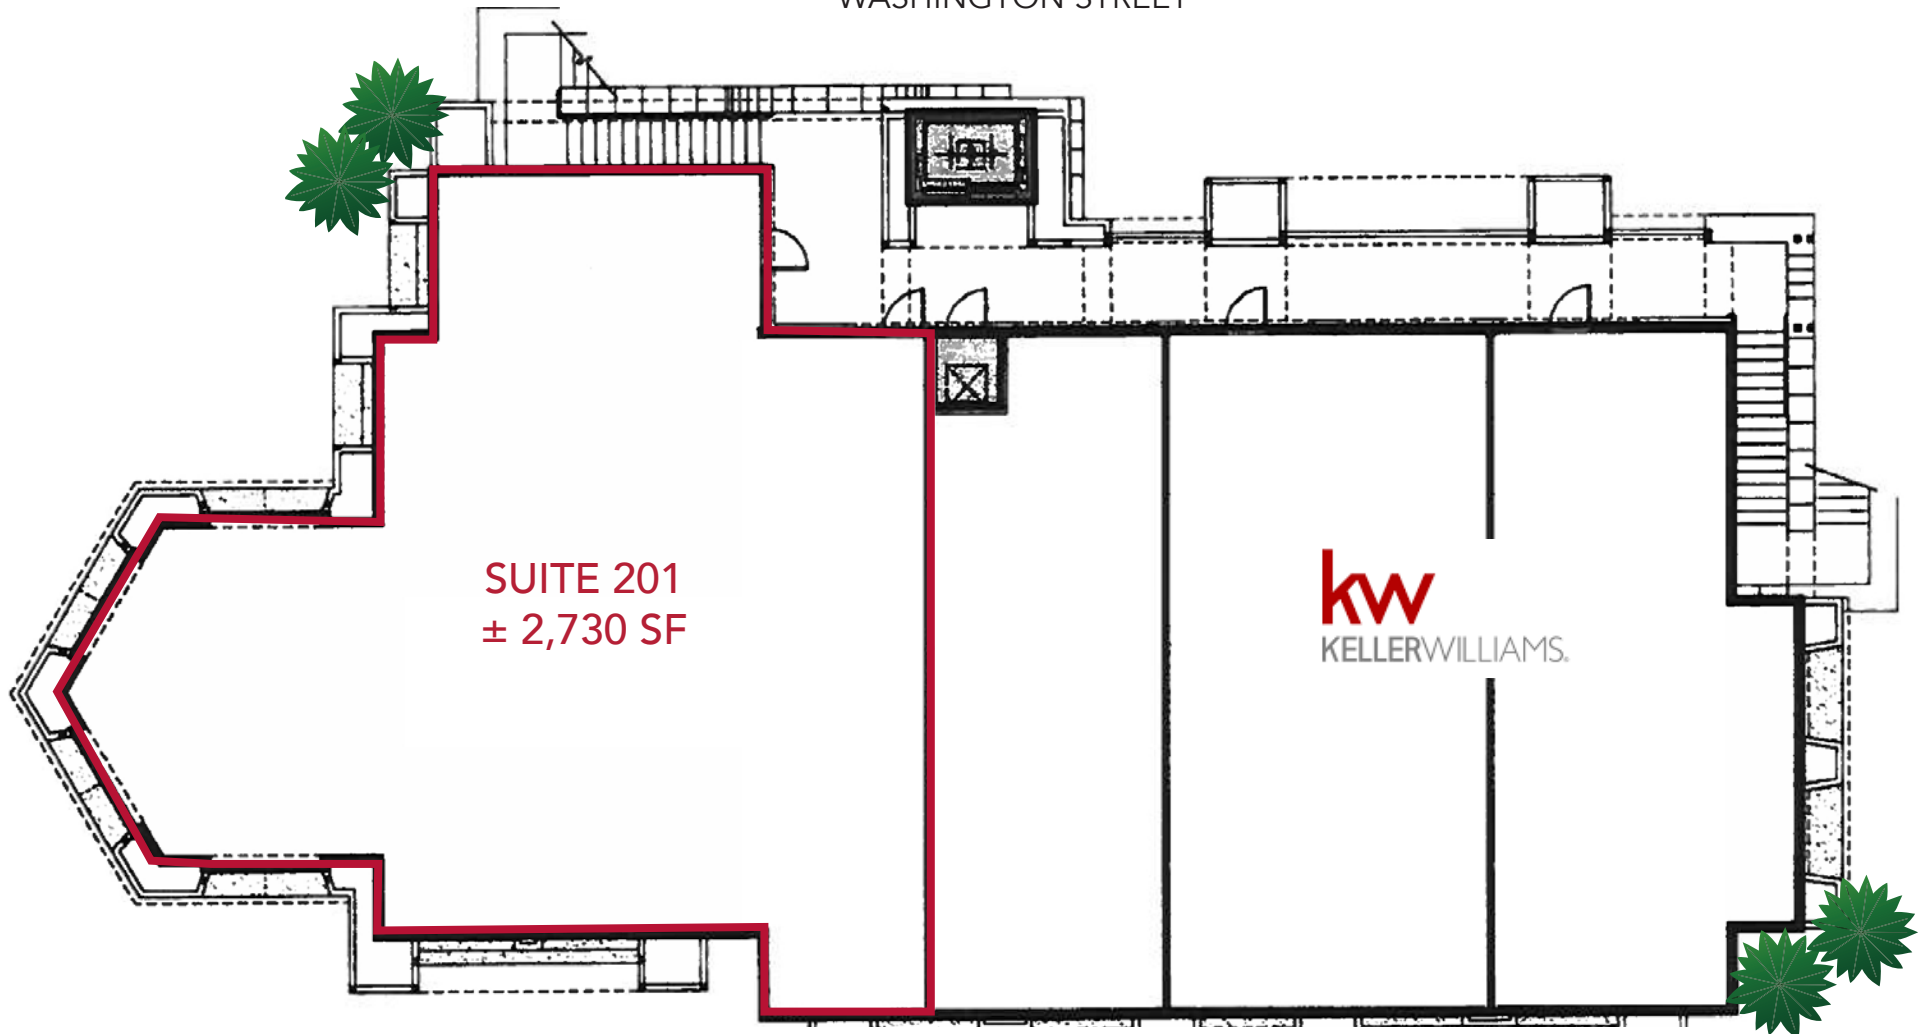

LA QUINTA PROFESSIONAL PLAZA

± 2,730 SF OFFICE SUITE FOR LEASE
47-100 WASHINGTON ST | LA QUINTA, CA

FLOOR PLAN

WASHINGTON STREET

MAGGIE MONTEZ
mmontez@leedesert.com
760.346.2520
LIC #01070683

SHAWNA STRANGE
sstrange@leedesert.com
760.346.2533
LIC #01718495