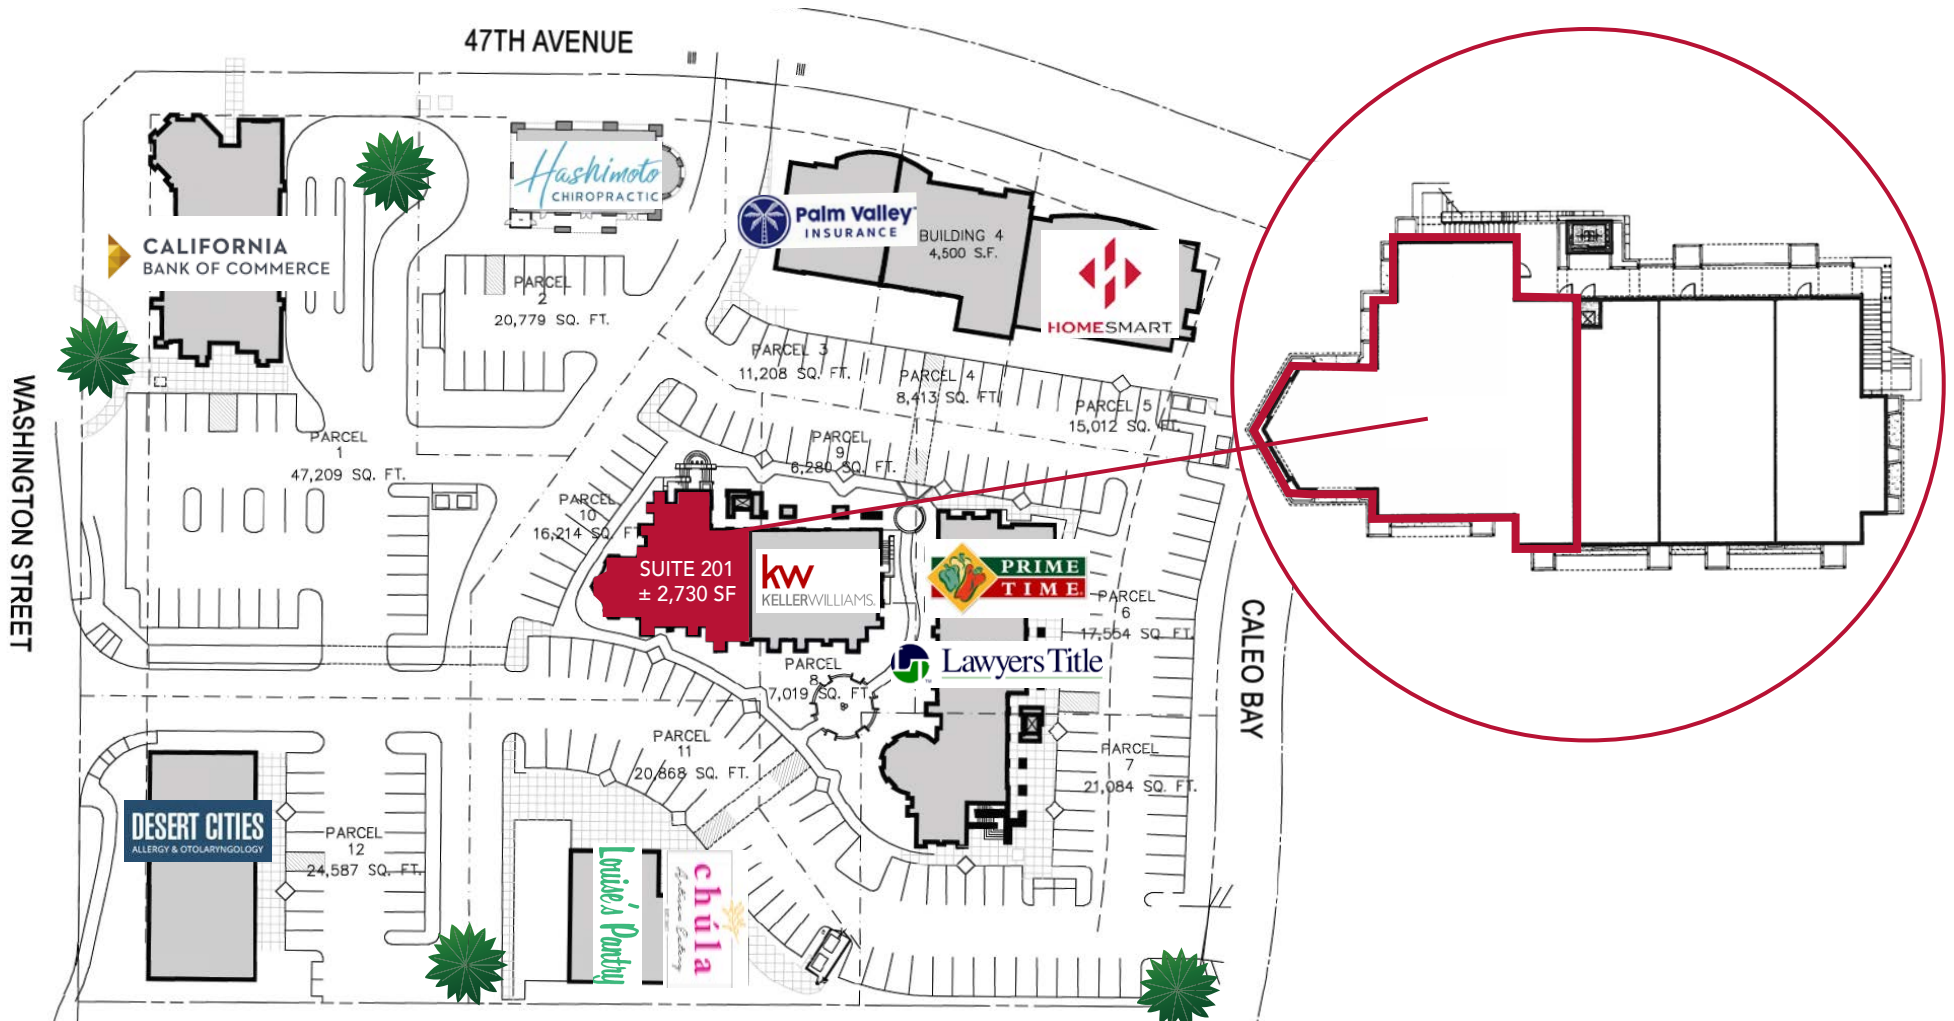

LA QUINTA PROFESSIONAL PLAZA

± 2,730 SF OFFICE SUITE FOR LEASE
47-100 WASHINGTON ST | LA QUINTA, CA

SITE PLAN

MAGGIE MONTEZ
mmontez@leedesert.com
760.346.2520
LIC #01070683

SHAWNA STRANGE
sstrange@leedesert.com
760.346.2533
LIC #01718495