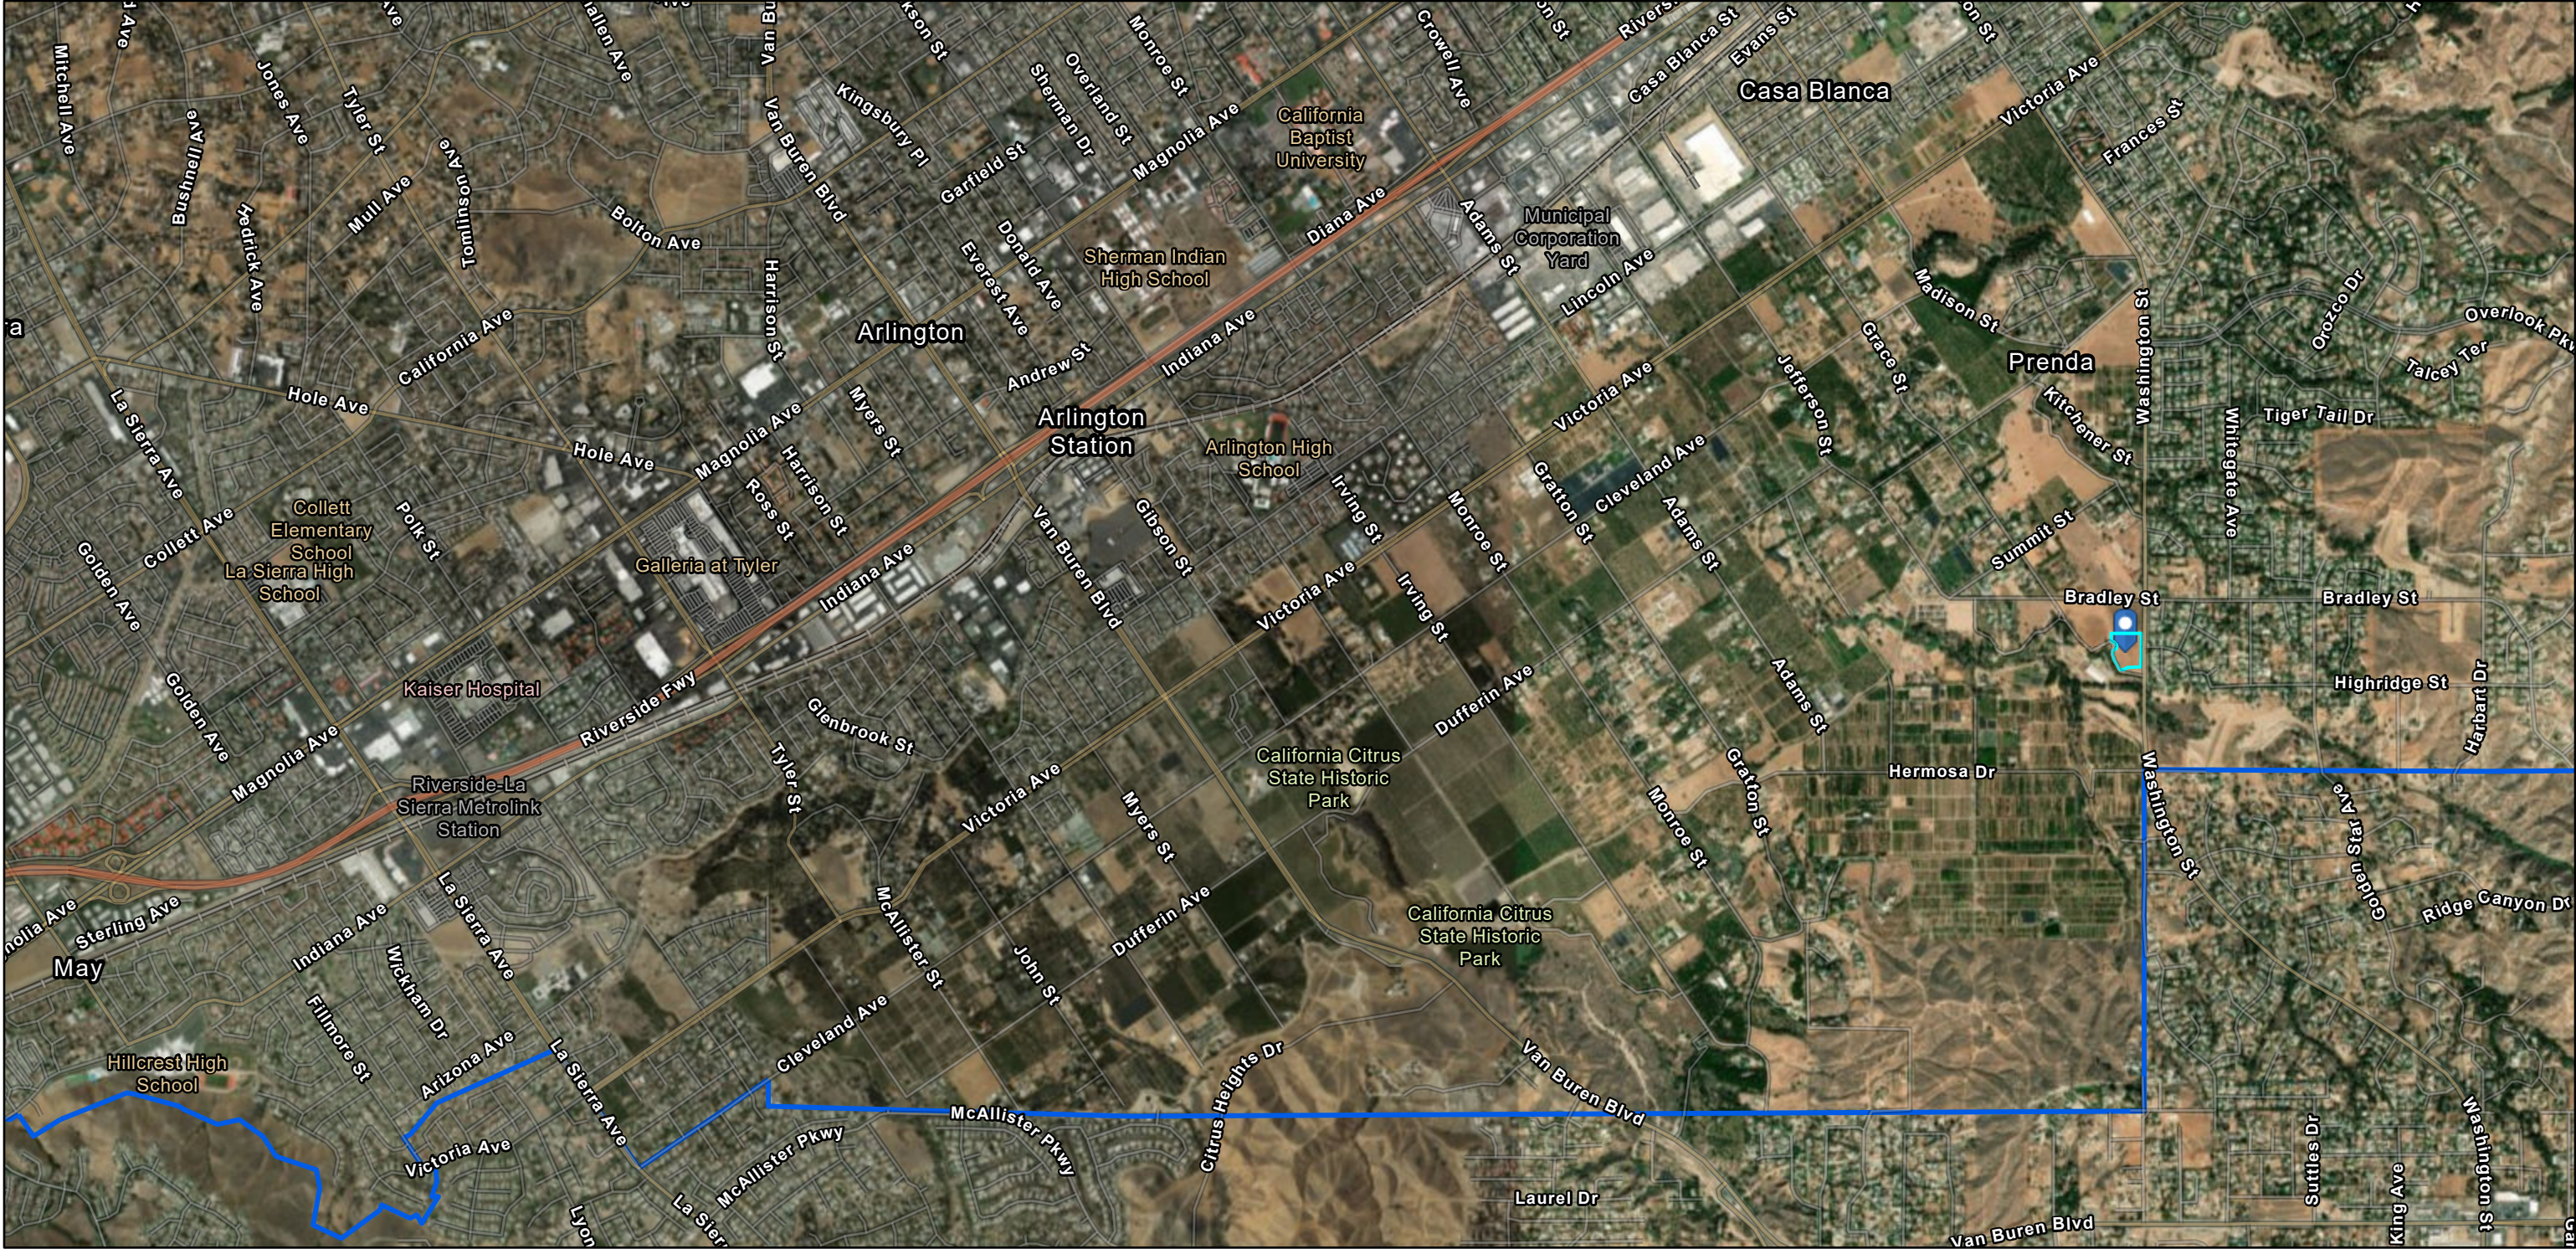

# City of Riverside Property Viewer Map

7/16/2019, 5:00:00 PM

— City Limits

1:36,112

Source: Esri, DigitalGlobe, GeoEye, Earthstar Geographics, CNES/Airbus DS, USDA, USGS, AeroGRID, IGN, and the GIS User Community, Sources: Esri, HERE, Garmin, FAO, NOAA, USGS, © OpenStreetMap contributors, and the GIS User Community