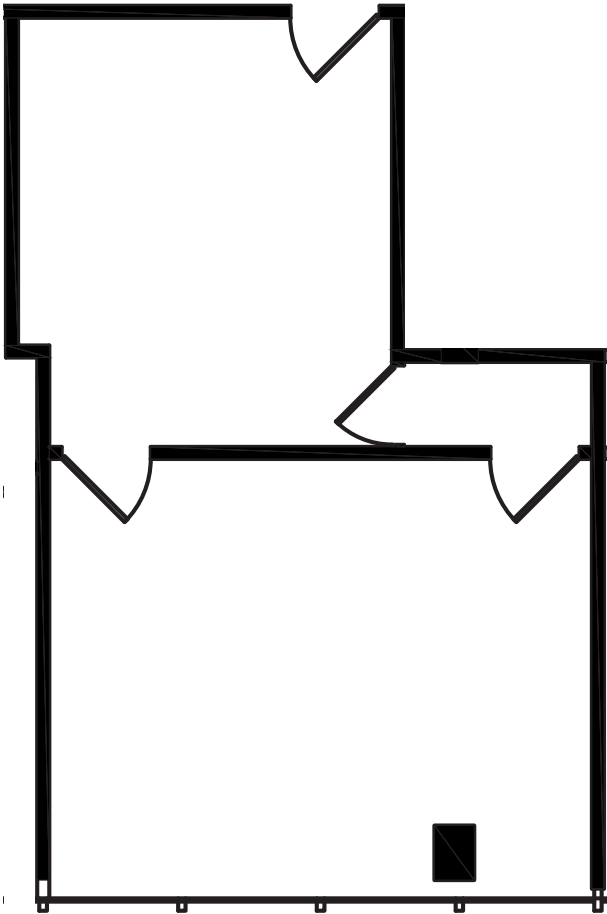

THE 130 BUILDING

130 S BEMISTON AVE, CLAYTON, MO 63105

SANSONE
group

PARTIAL SIXTH FLOOR PLAN SUITE 606 | 583 RSF