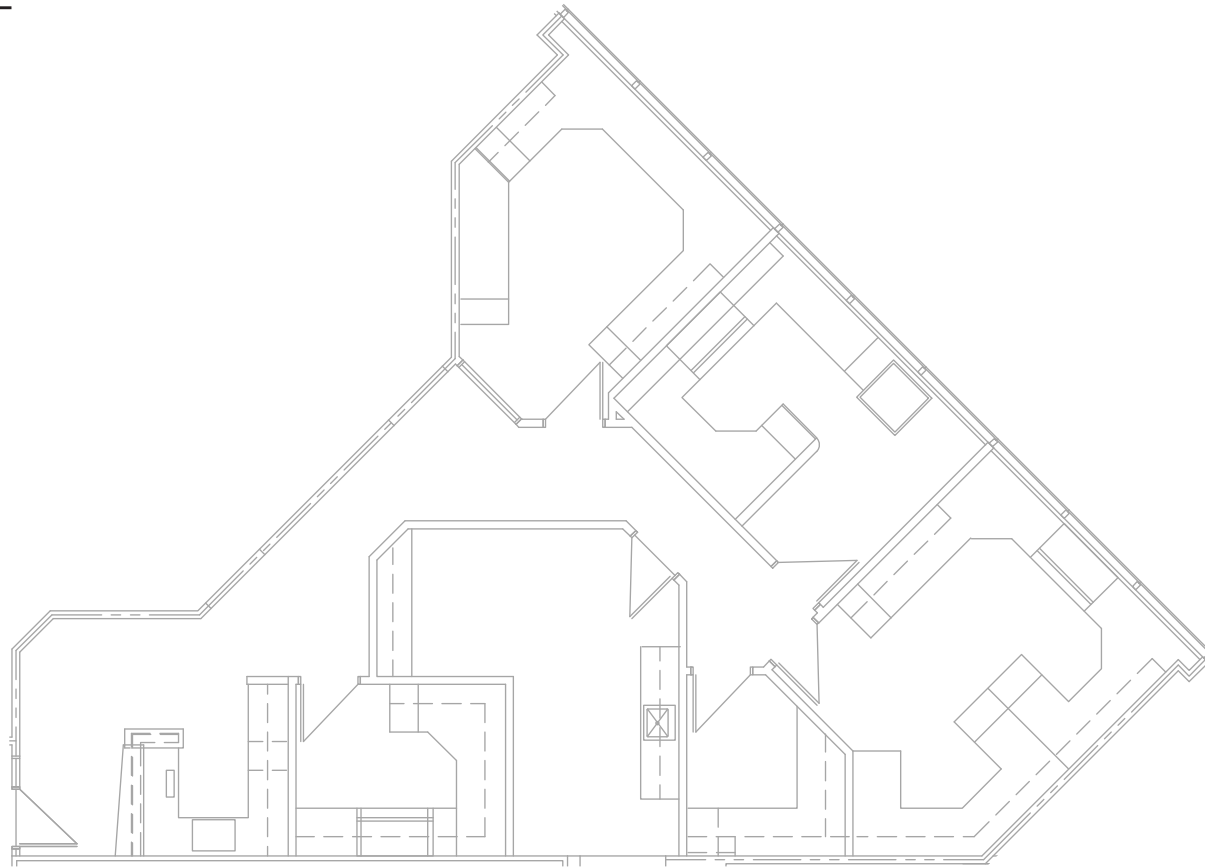

# CENTRAL ARTS PLAZA

1850 NORTH CENTRAL AVENUE | PHOENIX, AZ 85004

## SUITE 210 ±1,861 RSF

N.T.S.