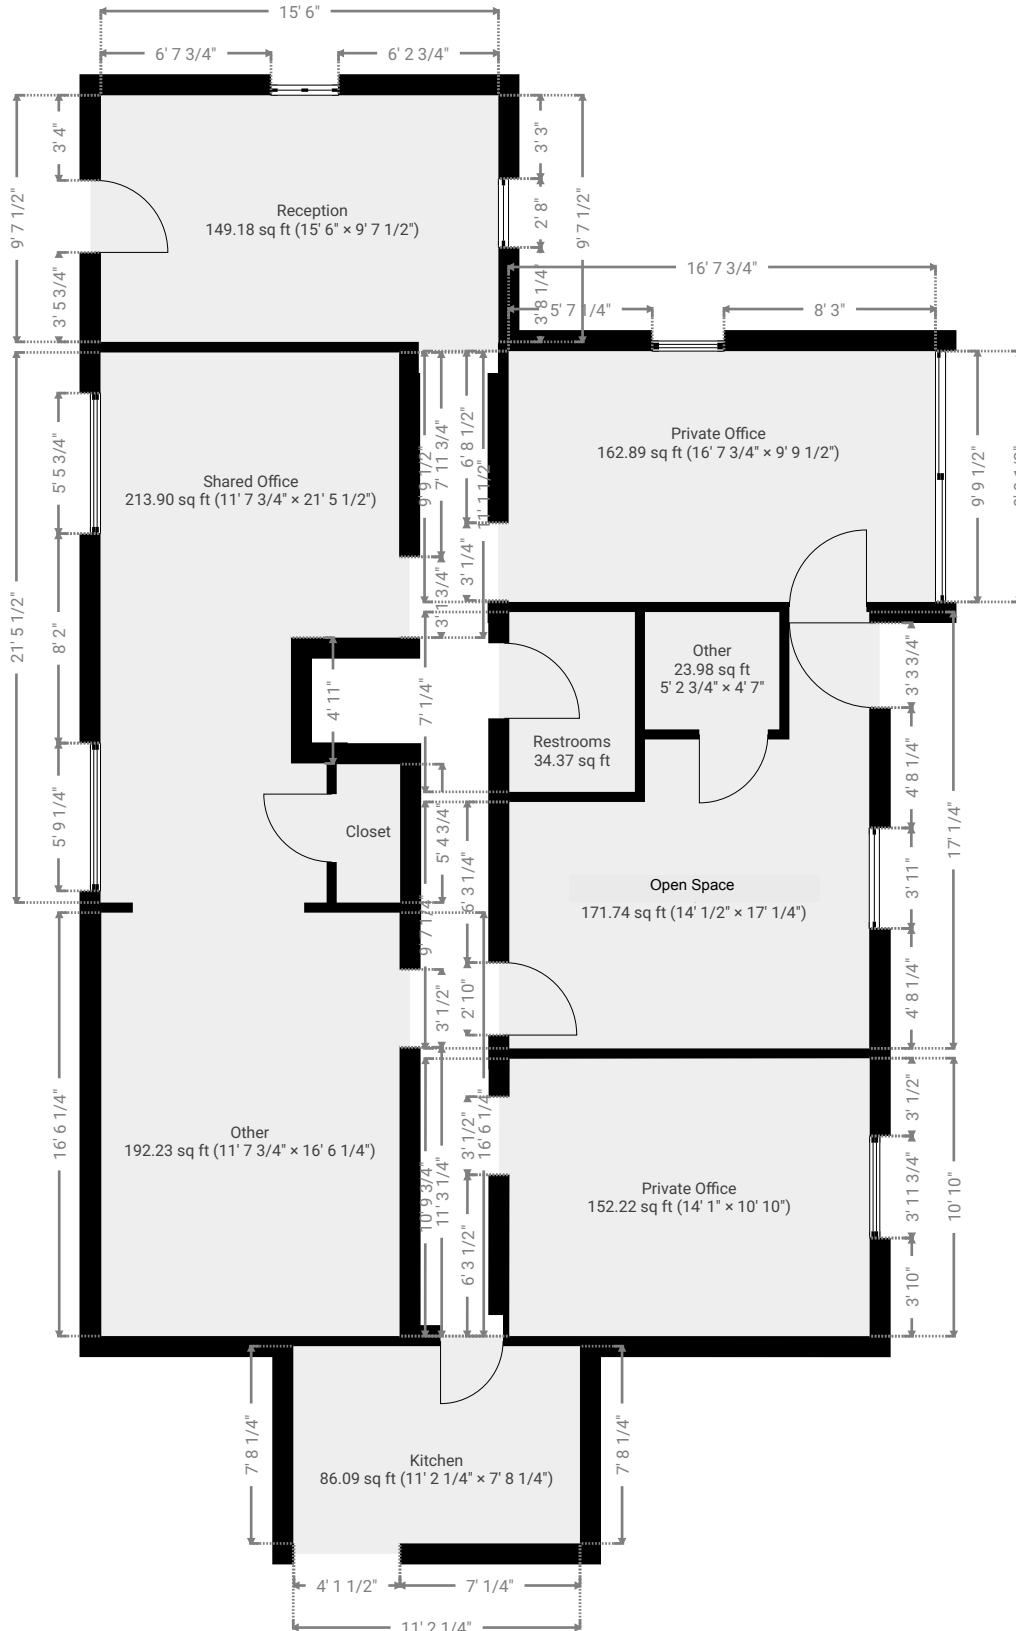

My New Project

530 New Jersey 18 Suite 1, 08816 East Brunswick, New Jersey, US
TOTAL AREA: 1457.80 sq ft • LIVING AREA: 1457.80 sq ft • FLOORS: 1 • ROOMS: 10

▼ 1st Floor

TOTAL AREA: 1457.80 sq ft • LIVING AREA: 1457.80 sq ft • ROOMS: 10

THIS FLOOR PLAN IS PROVIDED WITHOUT WARRANTY OF ANY KIND. SENSOPIA DISCLAIMS ANY WARRANTY INCLUDING, WITHOUT LIMITATION, SATISFACTORY QUALITY OR ACCURACY OF DIMENSIONS.