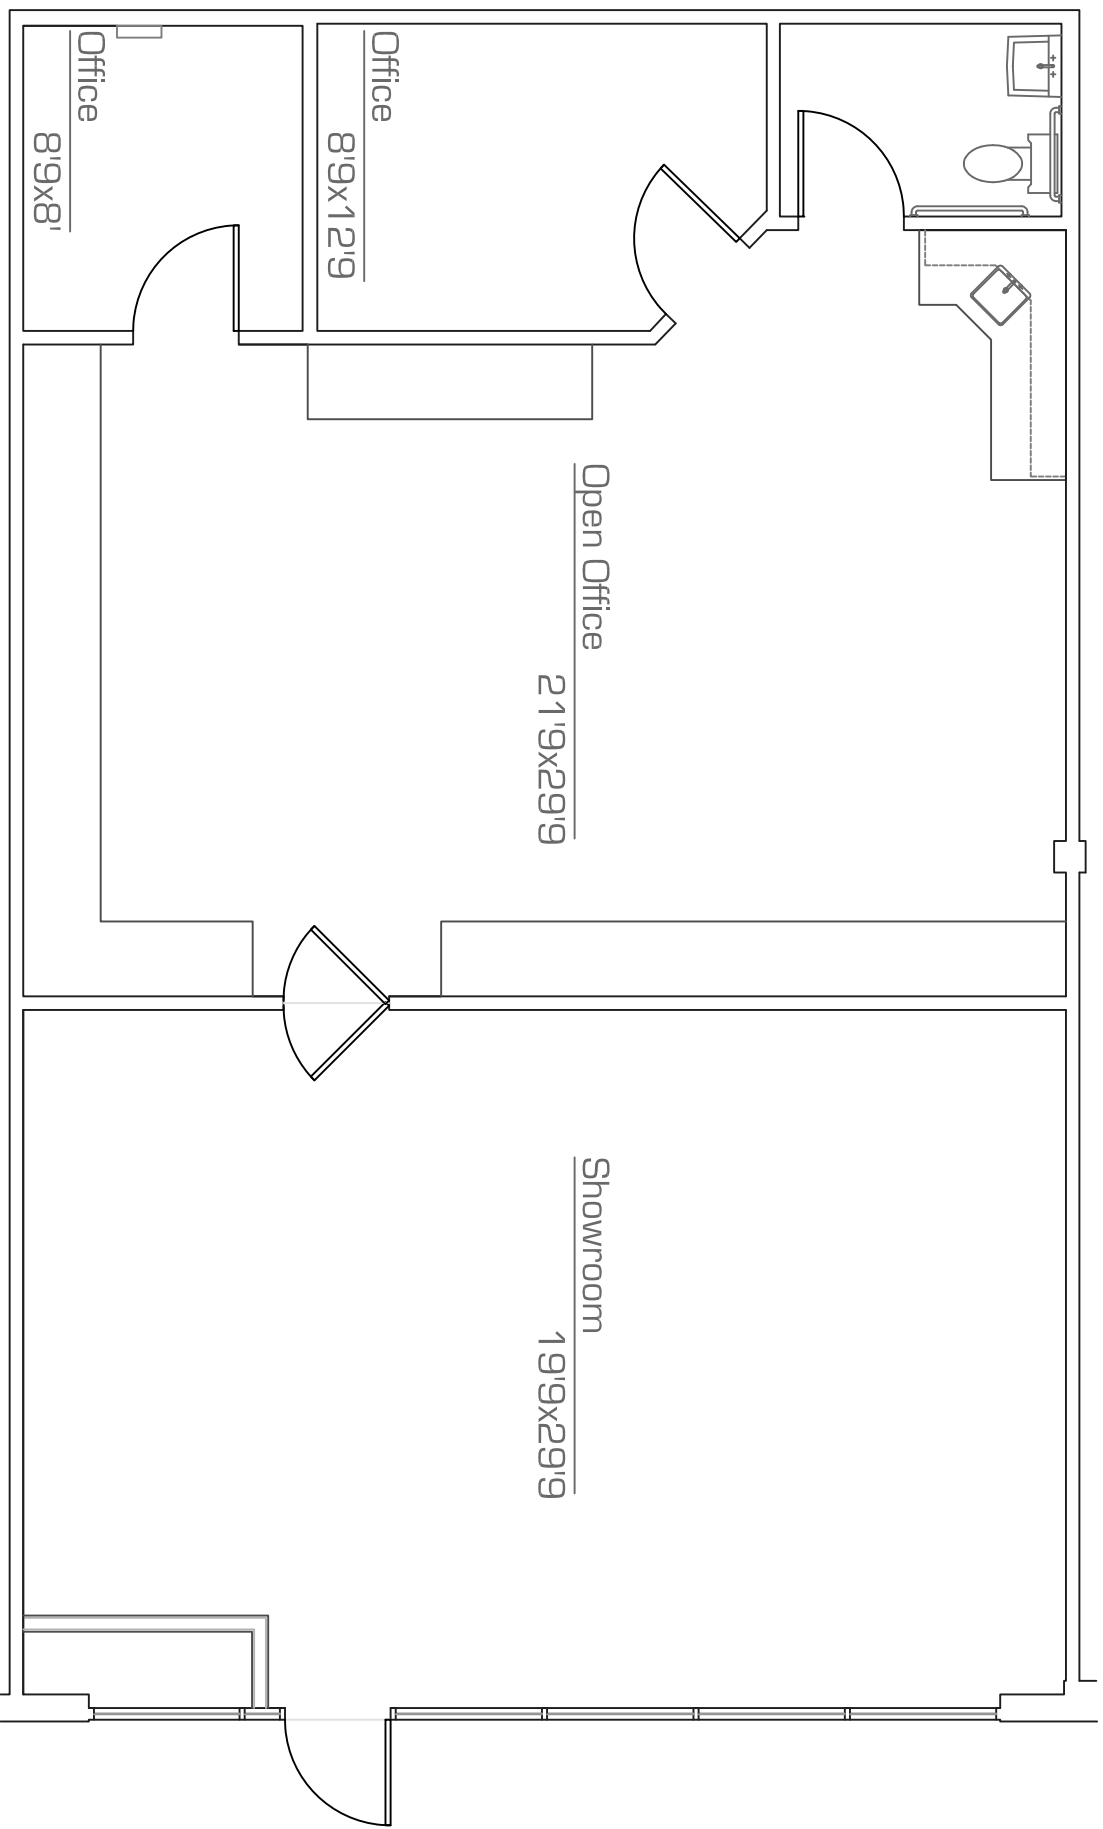

# 1100 Arizona State Route 260

Cottonwood - Arizona  
Suite C2 - 1,418 SF

**as-built**

scale: nts  
November . 2010

\* All dimensions are approximate  
\* All information is of general nature

precision **DIMENSIONS**