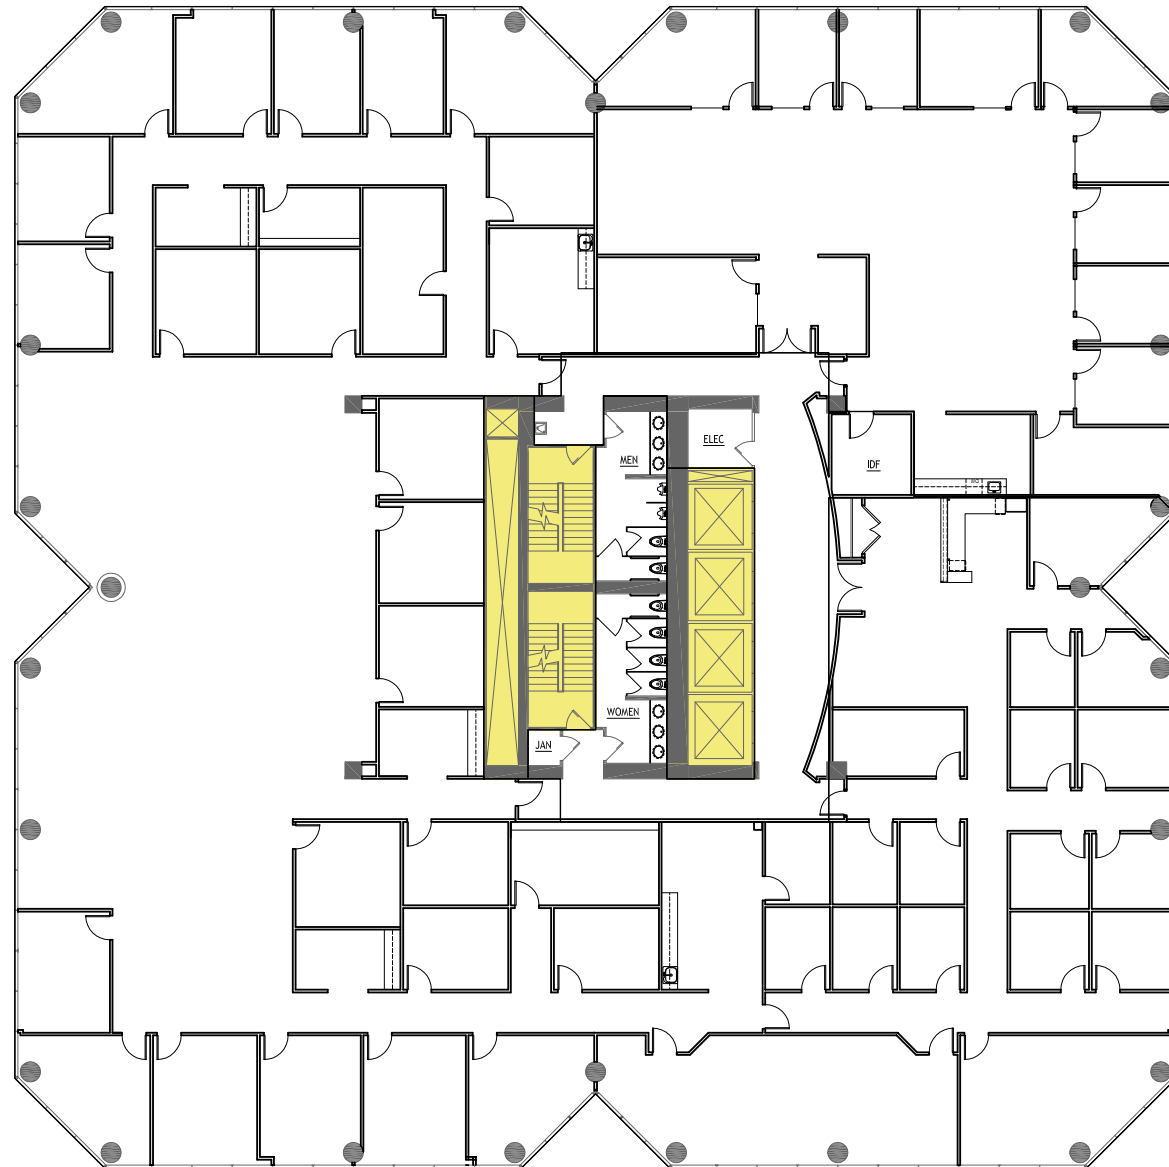

Suite 200

21,788 RSF

TERRACE TOWER

FOR MORE INFORMATION,
PLEASE CONTACT:

Lindsay Gilbert

720 528 6360

lindsay.gilbert@cbre.com

Megan Strauss

720 528 6388

megan.strauss@cbre.com

© 2024 CBRE, Inc. All rights reserved. This information has been obtained from sources believed reliable, but has not been verified for accuracy or completeness. You should conduct a careful, independent investigation of the property and verify all information. Any reliance on this information is solely at your own risk. CBRE and the CBRE logo are service marks of CBRE, Inc. All other marks displayed on this document are the property of their respective owners, and the use of such logos does not imply any affiliation with or endorsement of CBRE. Photos herein are the property of their respective owners. Use of these images without the express written consent of the owner is prohibited.