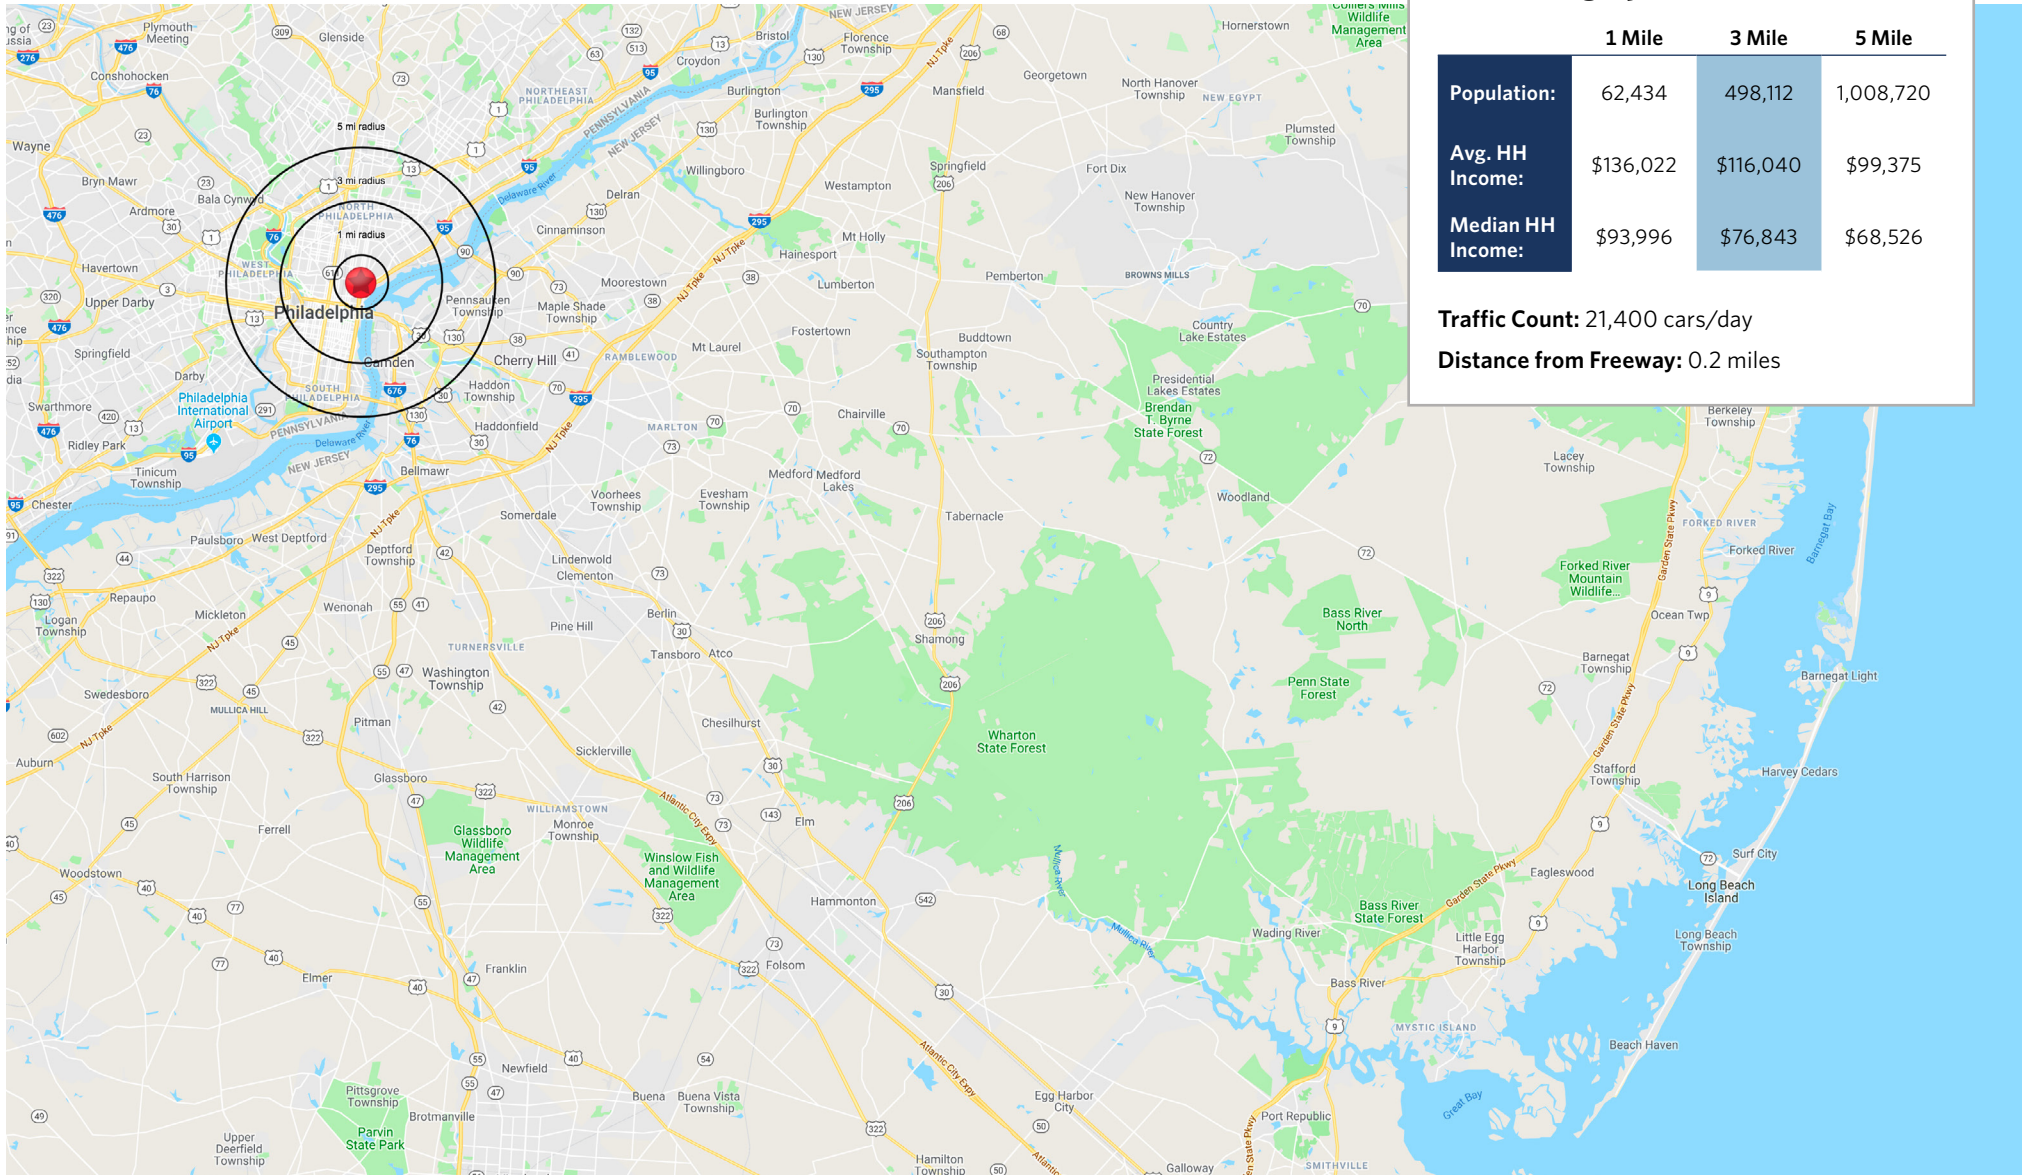

Site Demographics (2025)

	1 Mile	3 Mile	5 Mile
Population:	62,434	498,112	1,008,720
Avg. HH Income:	\$136,022	\$116,040	\$99,375
Median HH Income:	\$93,996	\$76,843	\$68,526

Traffic Count: 21,400 cars/day

Distance from Freeway: 0.2 miles