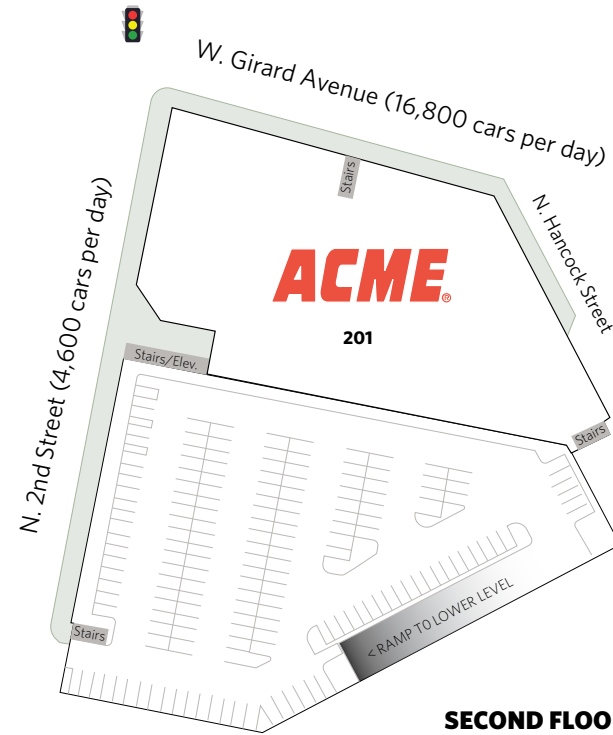

SHOPS AT SCHMIDT'S

180 W. Girard Avenue, Philadelphia, PA 19123

Philadelphia

PHILADELPHIA, PA

SHOPS AT SCHMIDT'S

180 W. Girard Avenue, Philadelphia, PA 19123

For information: **Deirdre Delaporte** E.delaporte@sterlingorganization.com P: 855-5895070

May 2026

SHOPS AT SCHMIDT'S LEASING PLAN

180 W. Girard Avenue, Philadelphia, PA 19123

For information:
Deirdre Delaporte

E: ddelaporte@sterlingorganization.com
P: 855-589-5070

GROUND FLOOR

SECOND FLOOR

UNIT	TENANT	SQ. FT.
101	Available	2,979
102A	Veterinary Emergency Group	5,531
102B	Available	2,434
104	Solidcore	2,441
105	Trend Eye Care	1,876
106A	The Shake Seafood	3,999

UNIT	TENANT	SQ. FT.
106B	WSFS Bank	1,836
107	Available	4,497
108	American Family Care	3,131
109	Fine Wine and Good Spirits	12,325
201	ACME	51,000

Total Square Feet: 92,049

SHOPS AT SCHMIDT'S

180 W. Girard Avenue, Philadelphia, PA 19123