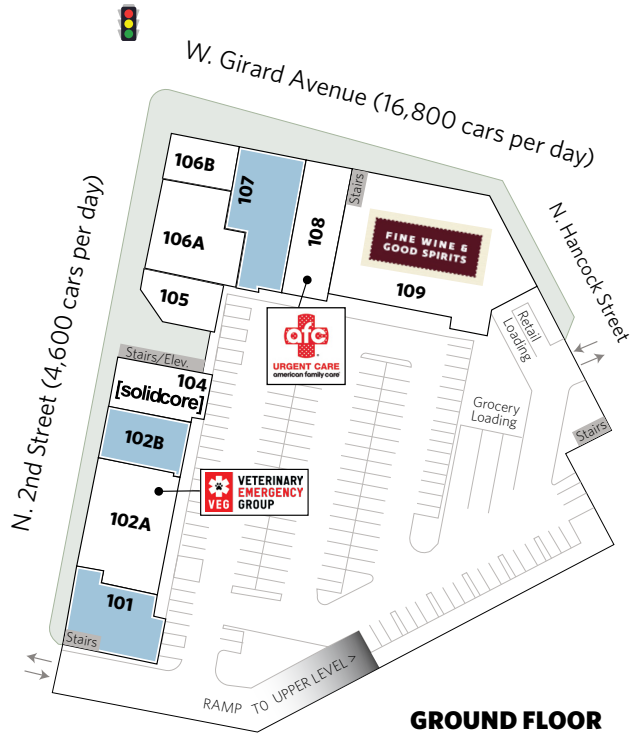

SHOPS AT SCHMIDT'S

180 W. Girard Avenue, Philadelphia, PA 19123

Philadelphia

PHILADELPHIA, PA

SHOPS AT SCHMIDT'S

180 W. Girard Avenue, Philadelphia, PA 19123

For information: **Deirdre Delaporte** E.delaporte@sterlingorganization.com P: 855-5895070

May 2026

SHOPS AT SCHMIDT'S LEASING PLAN

180 W. Girard Avenue, Philadelphia, PA 19123

For information:
Deirdre Delaporte

E: ddelaporte@sterlingorganization.com
P: 855-589-5070

GROUND FLOOR

SECOND FLOOR

UNIT	TENANT	SQ. FT.
101	Available	2,979
102A	Veterinary Emergency Group	5,531
102B	Available	2,434
104	Solidcore	2,441
105	Trend Eye Care	1,876
106A	The Shake Seafood	3,999

UNIT	TENANT	SQ. FT.
106B	WSFS Bank	1,836
107	Available	4,497
108	American Family Care	3,131
109	Fine Wine and Good Spirits	12,325
201	ACME	51,000

Total Square Feet: 92,049

SHOPS AT SCHMIDT'S

180 W. Girard Avenue, Philadelphia, PA 19123

Distance from Freeway: 0.2 miles