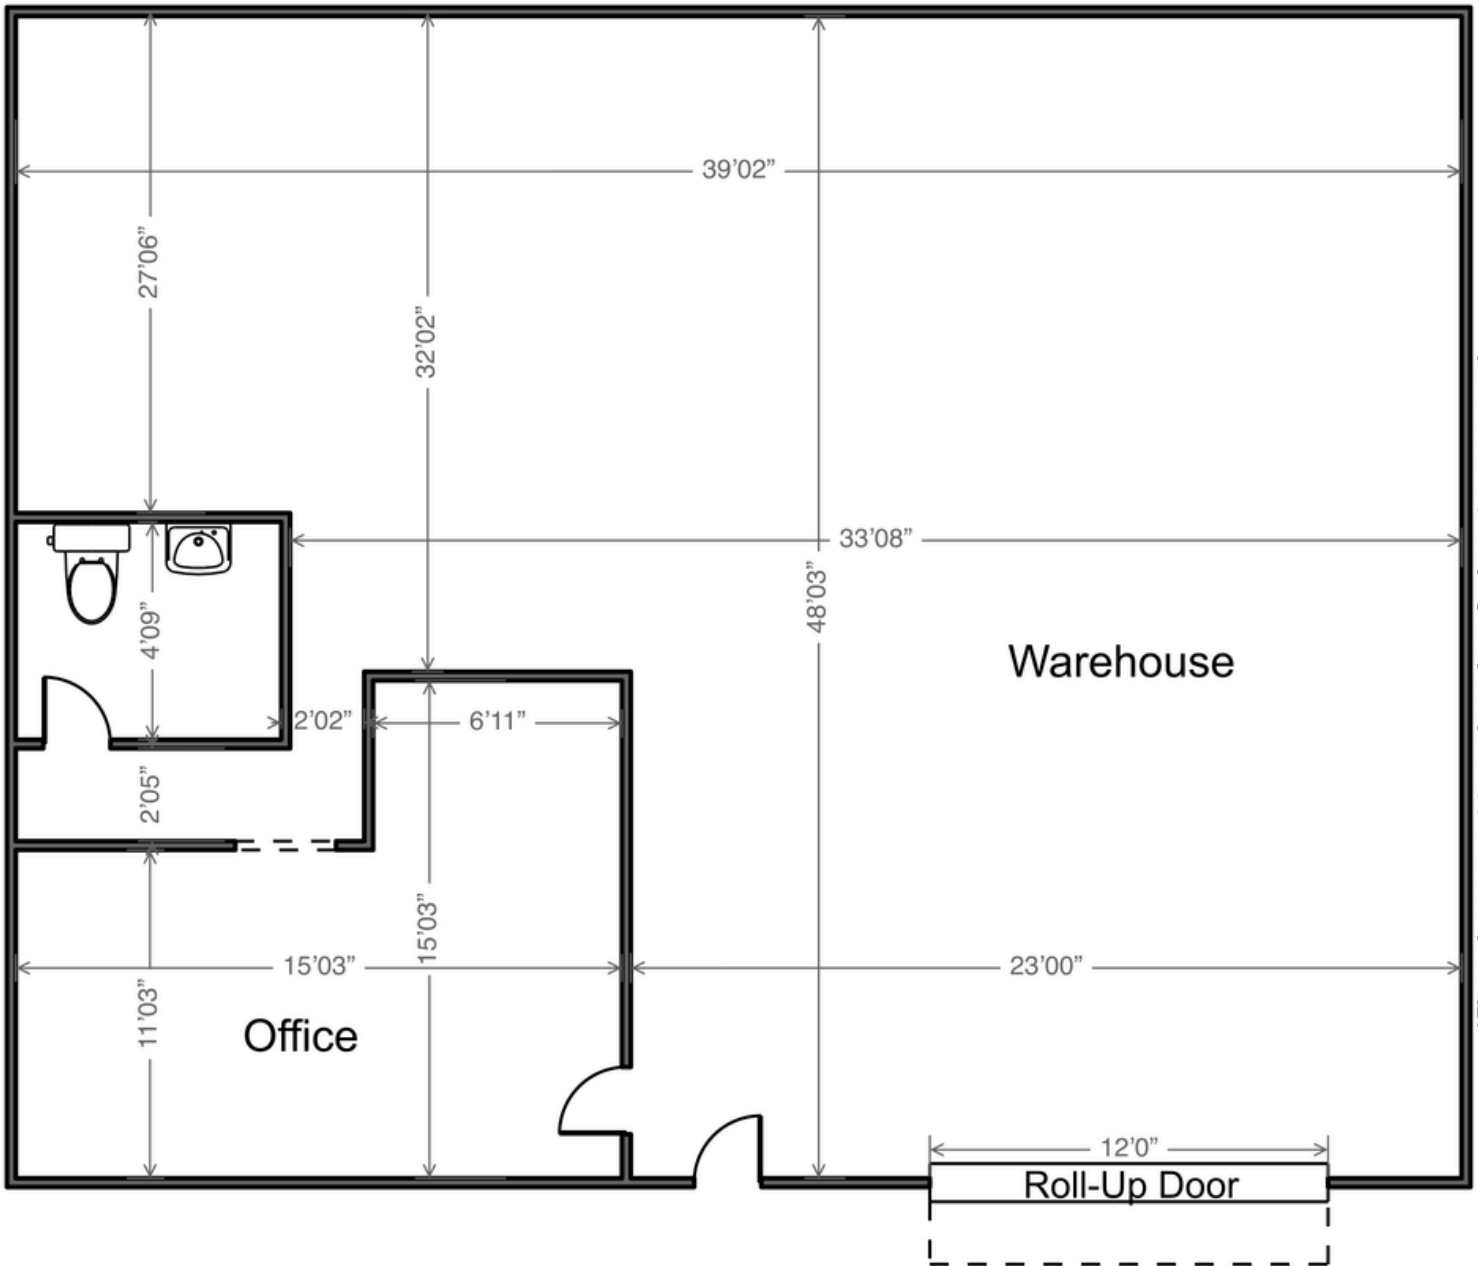

**GOBLE
PROPERTIES**

478 REYNOLDS CIRCLE SAN JOSE, CA

Industrial For Lease
2,000 SF

 **GOBLE
PROPERTIES**
GOBLEPROPERTIES.COM

Contact Us
408-452-1754
contact@gobleproperties.com

UNIT HIGHLIGHTS

- **Size: 2,000 SF**
- **Amps: 100**
- **Clear Height: 14'08"**
- **Loading: 1 Grade-Level Roll-Up Door**
- **Office Layout: 1 Private Office**
- **Restrooms: 1 Private Restroom**
- **Parking: 2 Unreserved Spaces (1:1 Ratio)**