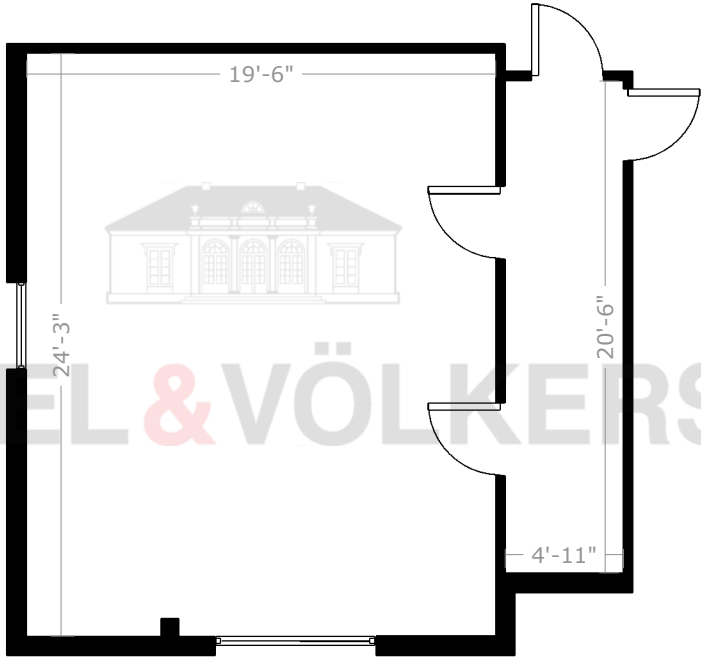

1465 S Ft Harrison

Clearwater, FL 33756

FEET

5'

10'

20'

SCALE: 1' = 1/8"

Unit 208

FloorPlanNinja.com

1465 S Ft Harrison

Clearwater, FL 33756

FEET

5'

10'

20'

SCALE: 1' = 1/8"

Unit 208

FloorPlanNinja.com