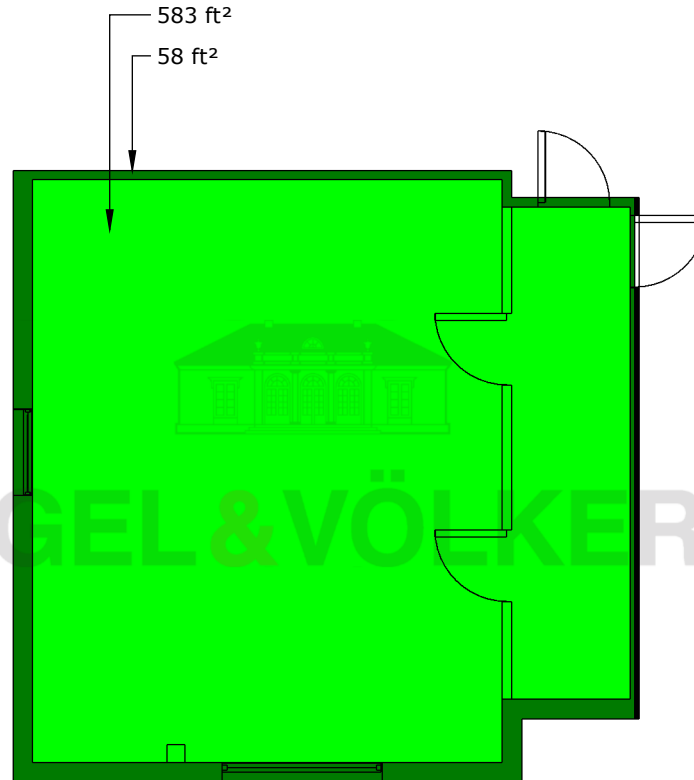

1465 S Ft Harrison

Clearwater, FL 33756

FEET

5'

10'

20'

SCALE: 1' = 1/8"

Unit 208

FloorPlanNinja.com

1465 S Ft Harrison

Clearwater, FL 33756

FEET

5'

10'

20'

SCALE: 1' = 1/8"

Unit 208

FloorPlanNinja.com