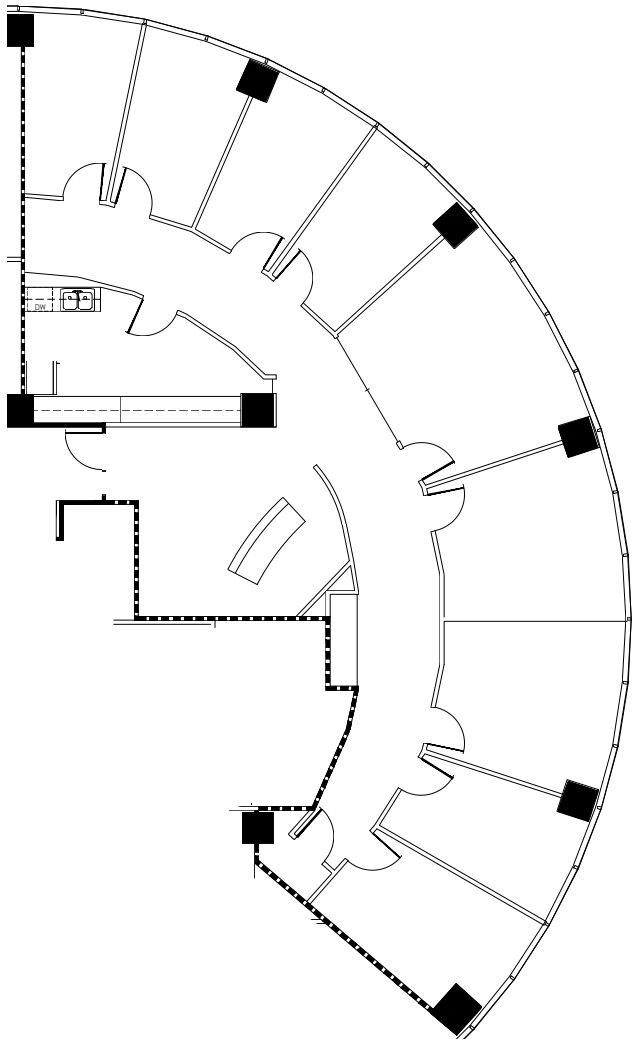

SUITE 460

2,971 RSF

FOR LEASING INFORMATION:

J.J. LEONARD

214.267.0415

jj.leonard@streamrealty.com

RYAN EVANICH

214.267.0442

revanich@streamrealty.com