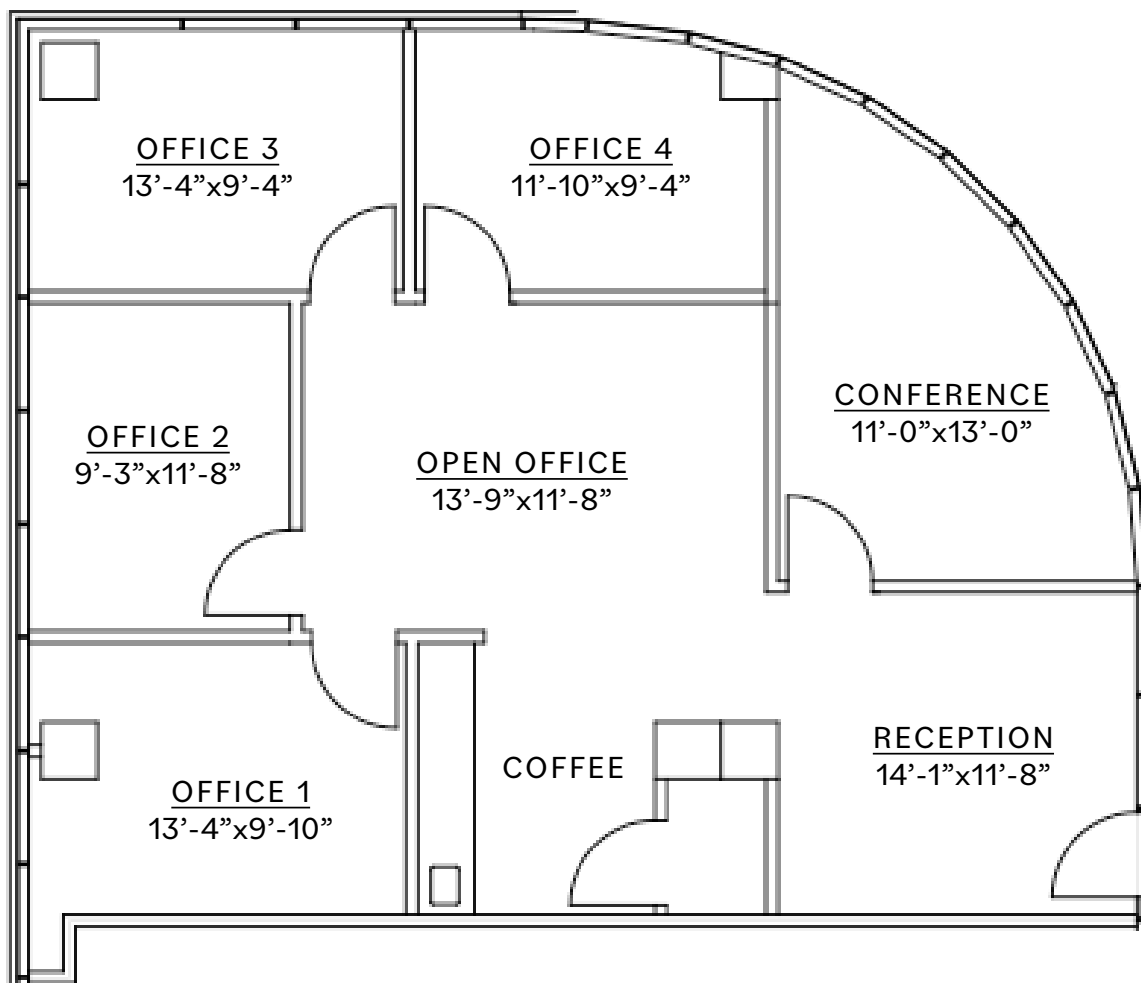

suite floor plan

OFFICE FOR LEASE

Suite
110

±1,401 SF

Lease Rate
\$20.50/SF
Full Service

Not to Scale

suite floor plan

OFFICE FOR LEASE

Suite
220

±1,457 SF

Lease Rate
\$19.75/SF
Full Service

suite floor plan

Suite 460

±2,627 SF

Lease Rate
\$19.75/SF Full Service

OFFICE FOR LEASE