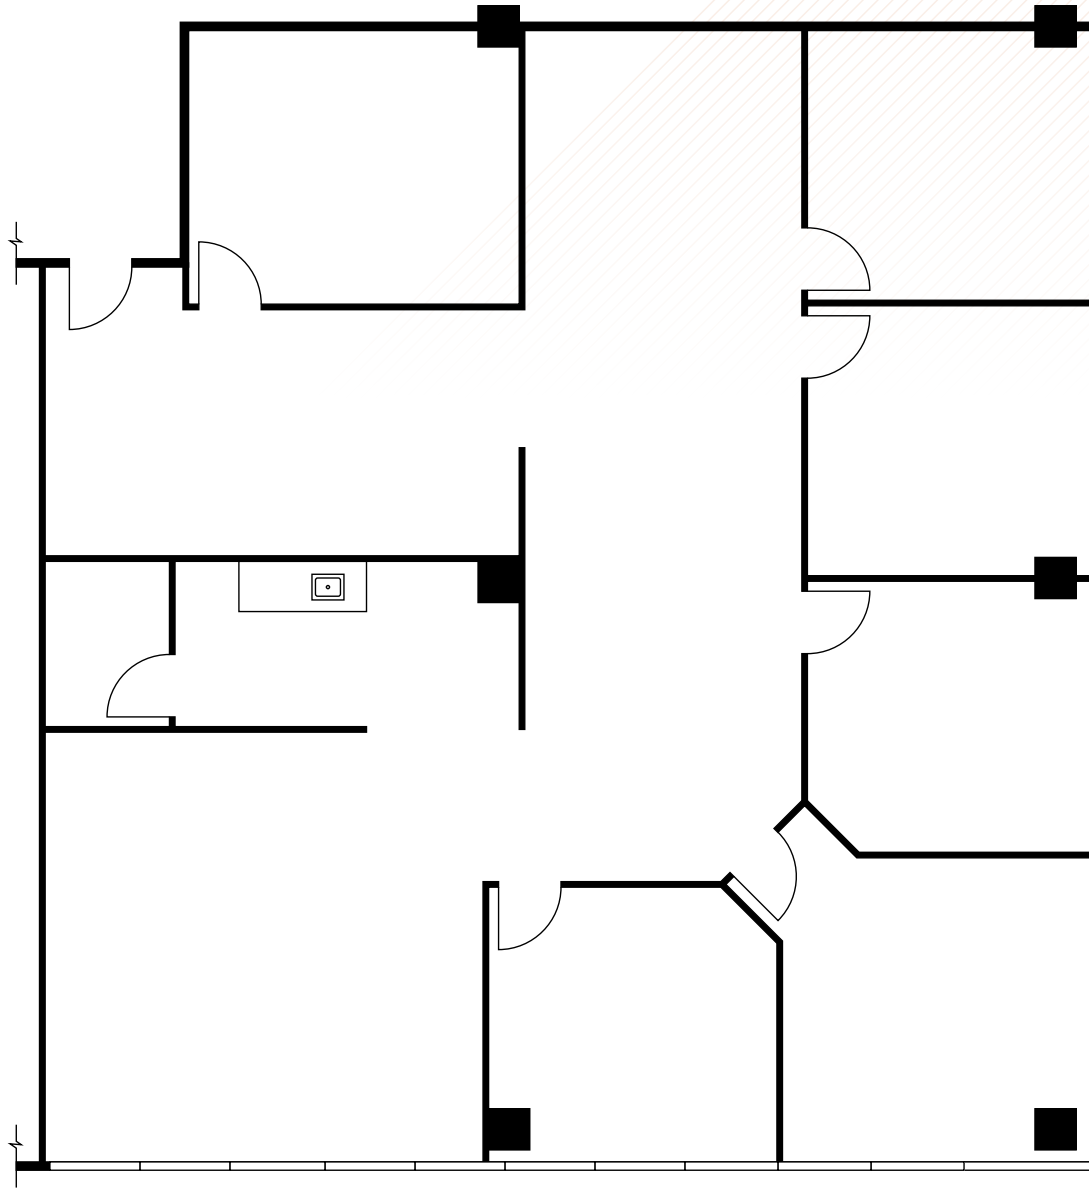

suite floor plan

OFFICE FOR LEASE

Suite
110

±1,401 SF

Lease Rate
\$20.50/SF
Full Service

Not to Scale

suite floor plan

OFFICE FOR LEASE

Suite
220

±1,457 SF

Lease Rate
\$19.75/SF
Full Service

suite floor plan

Suite 460

±2,627 SF

Lease Rate
\$19.75/SF Full Service

OFFICE FOR LEASE