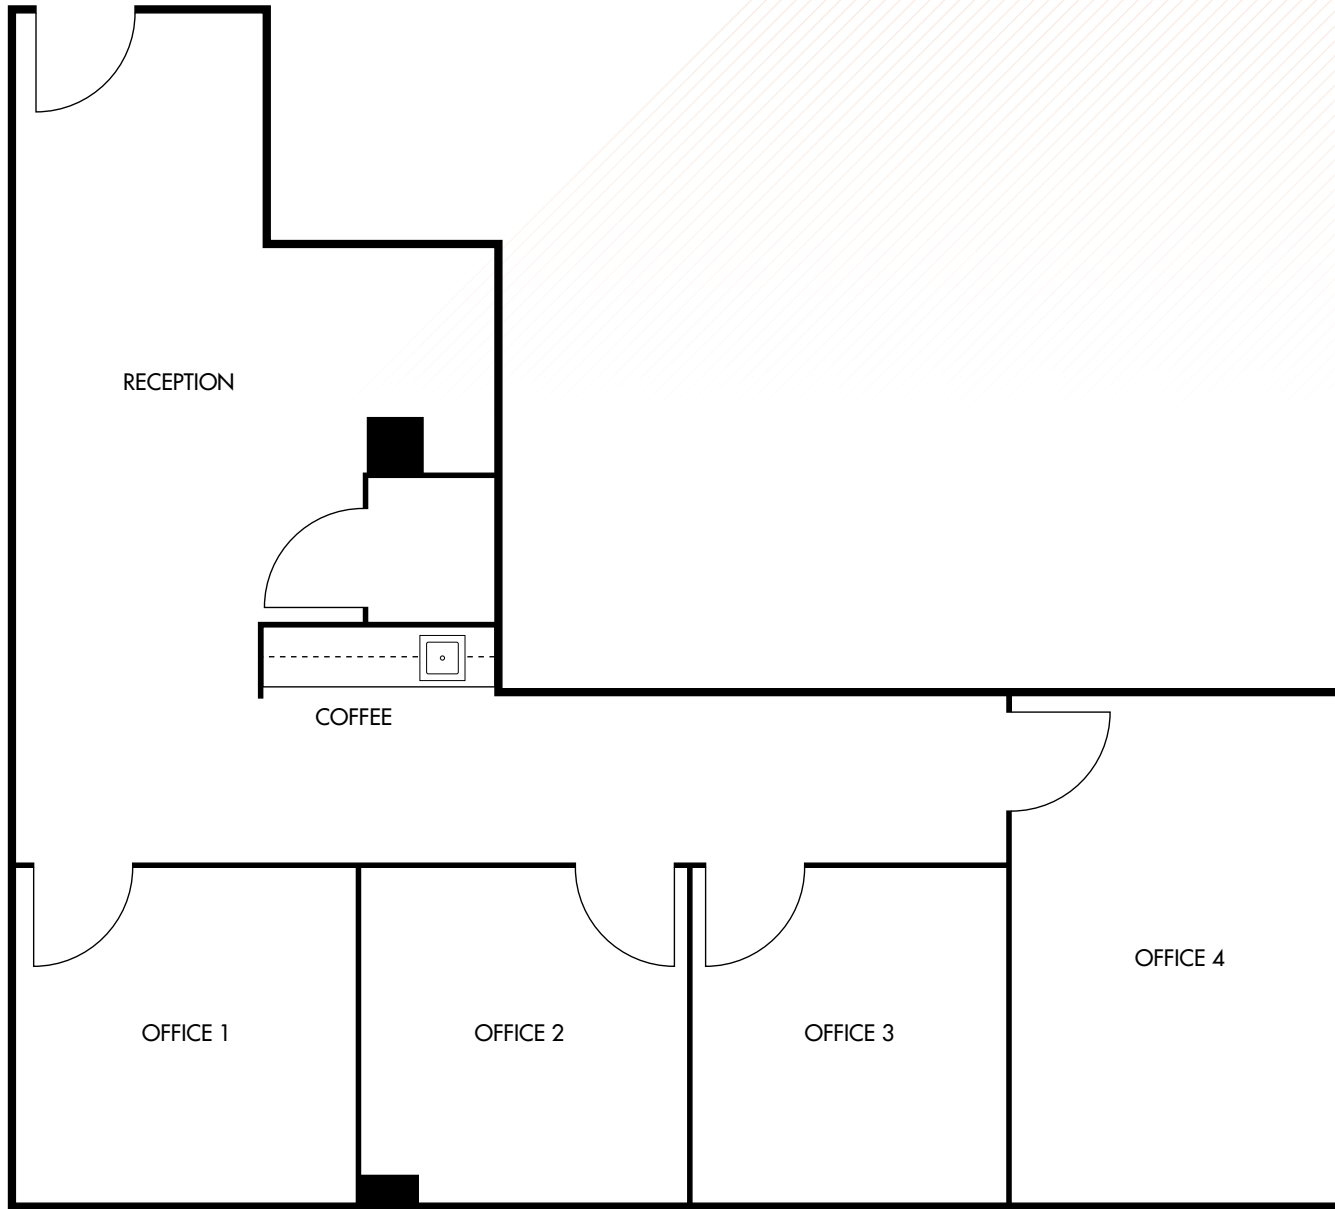

suite floor plan

OFFICE FOR LEASE

Suite
110

±1,401 SF

Lease Rate
\$20.50/SF
Full Service

Not to Scale

suite floor plan

OFFICE FOR LEASE

Suite
220

±1,457 SF

Lease Rate
\$19.75/SF
Full Service

suite floor plan

Suite 460

±2,627 SF

Lease Rate
\$19.75/SF Full Service

OFFICE FOR LEASE