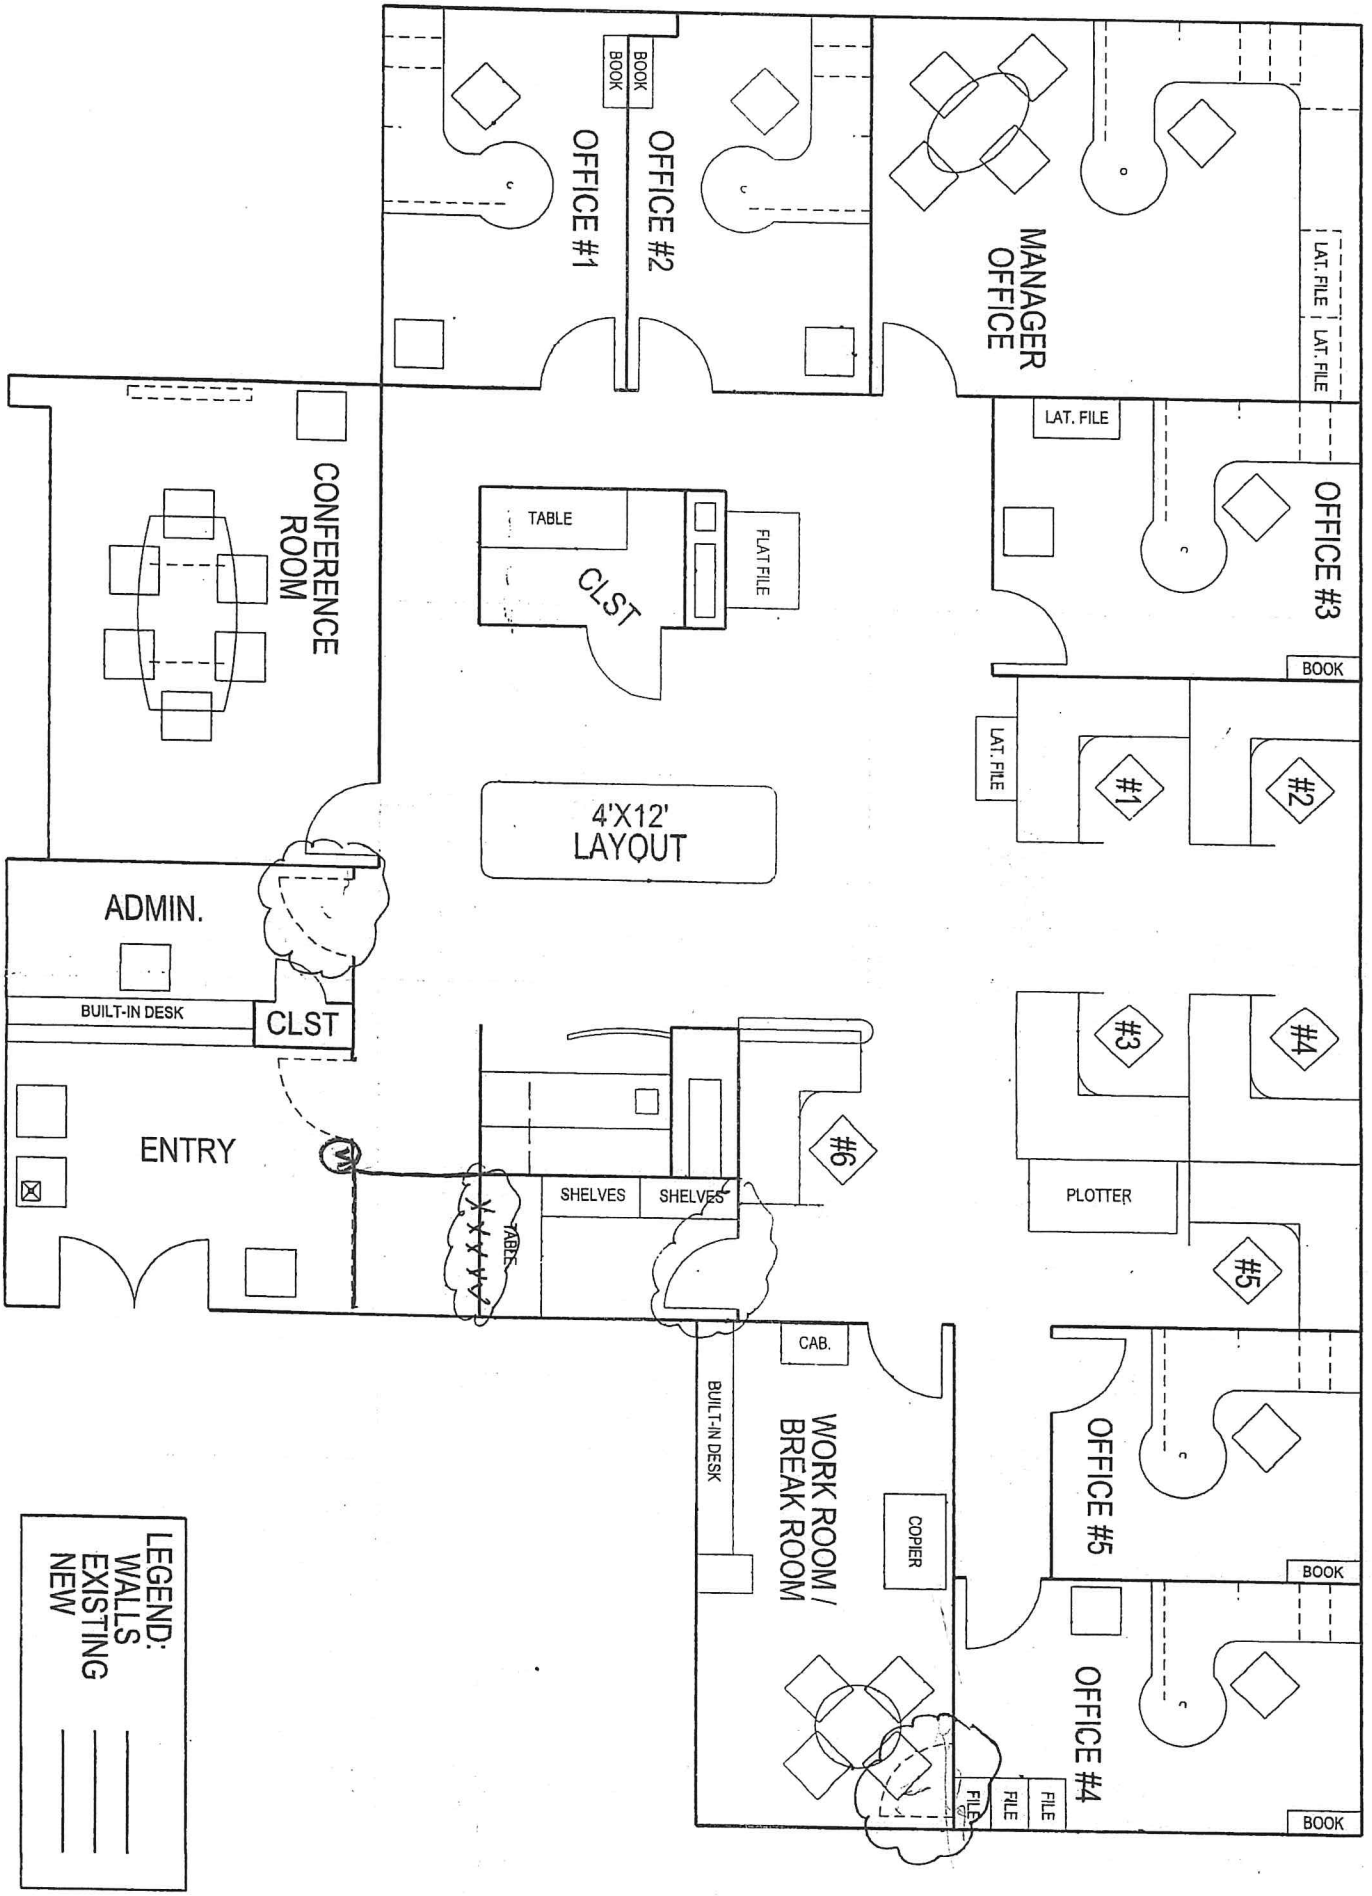

LEGEND:
WALLS
EXISTING
NEW

—
—
—